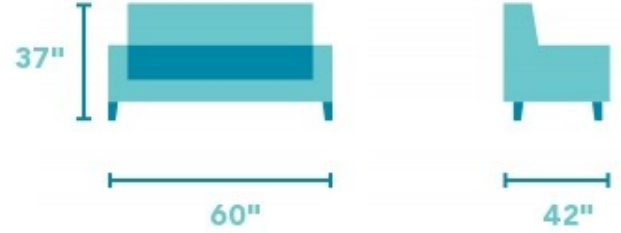

Bay Bridge

LEATHER LOVESEAT WITHOUT NAILHEAD TRIM | B3790-20

60"W x 42"D x 37"H
21"SH x 42"SW x 22"SD x 25"AH

Soft styling complements classic details. Bay Bridge has the look of a family heirloom and the feel of brand-new upholstery. Look closer and you'll notice all the vintage details: tightly rolled arms, a rounded front rail, back and side panels lined with welt cord, and round bun feet.