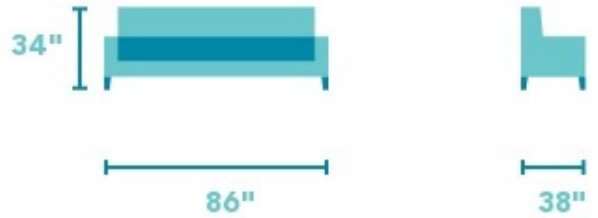

Sullivan

FABRIC SOFA | 7103-31

86"W x 38"D x 34"H
20"SH x 71"SW x 22"SD x 26"AH

Product Details

- Optional contrasting welt
- Blue Steel Spring unit
- Attached back cushions
- Reversible plush seat cushions (extra-firm, high-resiliency cushions are also available)
- Two square accent pillows with zipper closures and feather filling (custom options are available)
- Florentine wood finish (all wood finish options are available)
- Patterned fabrics are not recommended on this style as tufting can cause distortion.