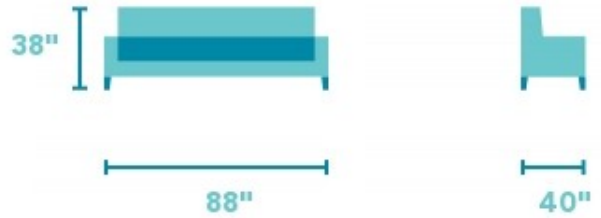

Randall

FABRIC SOFA | 7100-31

88"W x 40"D x 38"H
21"SH x 77"SW x 22"SD x 26"AH

Product Details

- Blue Steel Spring unit
- Loose-pillow back cushions
- Reversible plush seat cushions (extra-firm, high-resiliency cushions are also available)
- Cushion-ledge construction keeps the back cushions from sliding behind the seat cushions.
- Four square accent pillows with zipper closures and feather filling (custom options are available)
- Florentine wood finish (all wood finish options are available)

Refined comfort for everyday use.

Randall is stylish and charming with a large rounded armrest and a square tapered leg. Its modern frame features a box seat cushion and a soft pillow back cushion for supreme comfort. Enjoy reading a book or watching television on this chic design.