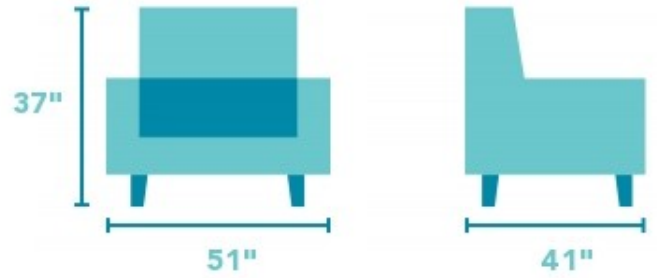

Randall

FABRIC CHAIR | 7100-10

51"W x 41"D x 37"H
20"SH x 33"SW x 23"SD x 26"AH

Product Details

- Blue Steel Spring unit
- Loose-pillow back cushions
- Reversible plush seat cushions (extra-firm, high-resiliency cushions are also available)
- Cushion-ledge construction keeps the back cushions from sliding behind the seat cushions.
- Four square accent pillows with zipper closures and feather filling (custom options are available)
- Florentine wood finish (all wood finish options are available)

Refined comfort for everyday use.

Randall is stylish and charming with a large rounded armrest and a square tapered leg. Its modern frame features a box seat cushion and a soft pillow back cushion for supreme comfort. Enjoy reading a book or watching television on this chic design.