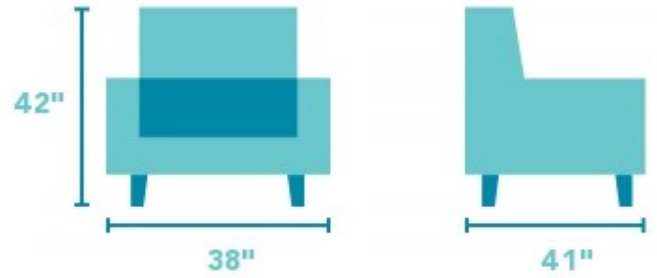

Rio

FABRIC ROCKING RECLINER | 2904-51

38"W x 41"D x 42"H

19"SH x 21"SW x 21"SD x 24"AH

Open Depth: 68"

Traditional frame with modern features.

Rio's traditional frame is highlighted with subtle back wings and inset padded armrests that peek up for an interesting appeal. Its divided back cushion provides support all the way from your neck down to your lumbar region for full support. Rock back and forth while relaxing, or effortlessly recline at multiple angles from an upright to a fully reclined position.