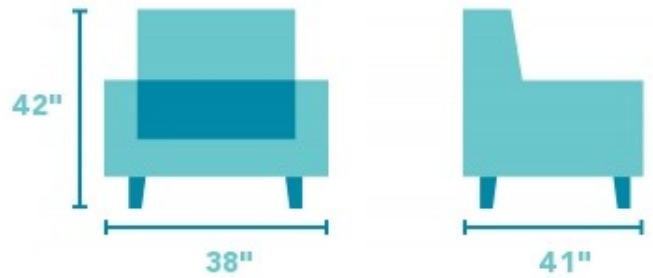

FLEXSTEEL

Rio

FABRIC POWER ROCKING RECLINER | 2904-51M

38"W x 41"D x 42"H

19"SH x 21"SW x 21"SD x 24"AH

Open Depth: 68"

Traditional frame with modern features.

Rio's traditional frame is highlighted with subtle back wings and inset padded armrests that peek up for an interesting appeal. Its divided back cushion provides support all the way from your neck down to your lumbar region for full support. A power rocking reclining mechanism lets you rock and change angles effortlessly from an upright to a fully reclined position with the touch of a button.

Product Details

- Blue Steel Spring unit
- Attached back cushion
- Attached high-density seat cushion
- 14 in. wall clearance
- Power mechanism allows you to smoothly recline to any position with the touch of a button.
- Single USB port is included on the power button control.
- Safety locks prevent the recliner from rocking while reclining.
- Removable back allows for easy lifting and maneuvering through doorways.
- Only available in select fabrics.