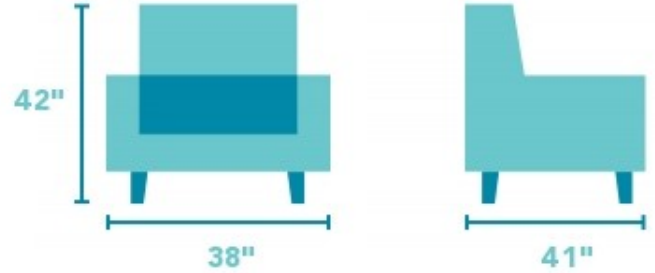

Rio

FABRIC POWER RECLINER WITH POWER HEADREST | 2904-50H

38"W x 41"D x 42"H
19"SH x 21"SW x 21"SD x 24"AH
Open Depth: 68"

Traditional frame with modern features.

Rio's traditional frame is highlighted with subtle back wings and inset padded armrests that peek up for an interesting appeal. Its divided back cushion provides support all the way from your neck down to your lumbar region for full support. A power reclining mechanism lets you change angles effortlessly from an upright to a fully reclined position, and a power button control allows you to independently adjust the headrest for custom relaxation.

Product Details

- Blue Steel Spring unit
- Attached back cushion
- Attached high-density seat cushion
- Close wall proximity allows you to open and recline in any position with the furniture positioned only four inches from the wall.
- Power mechanism allows you to smoothly recline to any position with the touch of a button.
- Power headrest mechanism allows you to adjust the headrest with a touch of a button.
- Two power buttons allow you to operate the reclining and headrest mechanisms independently.
- Single USB port is included on the power button control.
- Home button returns the headrest and footrest to their original positions.
- Removable back allows for easy lifting and maneuvering through doorways.
- Only available in select fabrics.