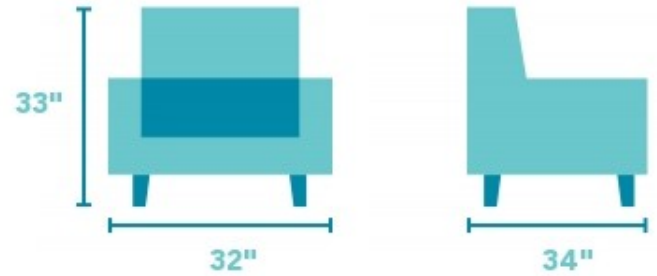

Mabel

FABRIC SWIVEL CHAIR | 0133-11

32"W x 34"D x 33"H
19"SH x 18"SW x 20"SD x 25"AH

Product Details

- Optional contrasting welt
- Blue Steel Spring unit
- Attached back cushion
- Reversible plush seat cushion
- Swivels a full 360 degrees

Small-scale design with rounded features.

Mabel's simple structure gives way to a rounded tight back cushion and traditional rolled arms. Welt cording outlines the arm fronts and seat cushion for a clean look, and its ability to swivel makes it an irresistibly fun, casual piece.