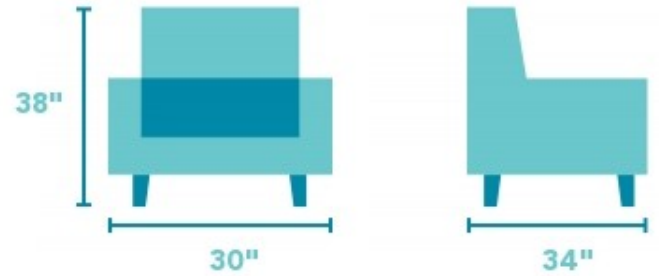

Ace

FABRIC CHAIR | 0130-10

30"W x 34"D x 38"H
21"SH x 19"SW x 20"SD x 25"AH

Product Details

- Optional contrasting welt
- Blue Steel Spring unit
- Attached back cushion
- Reversible plush seat cushion
- Florentine wood finish (all wood finish options are available)
- Coordinating Ace ottoman is available.