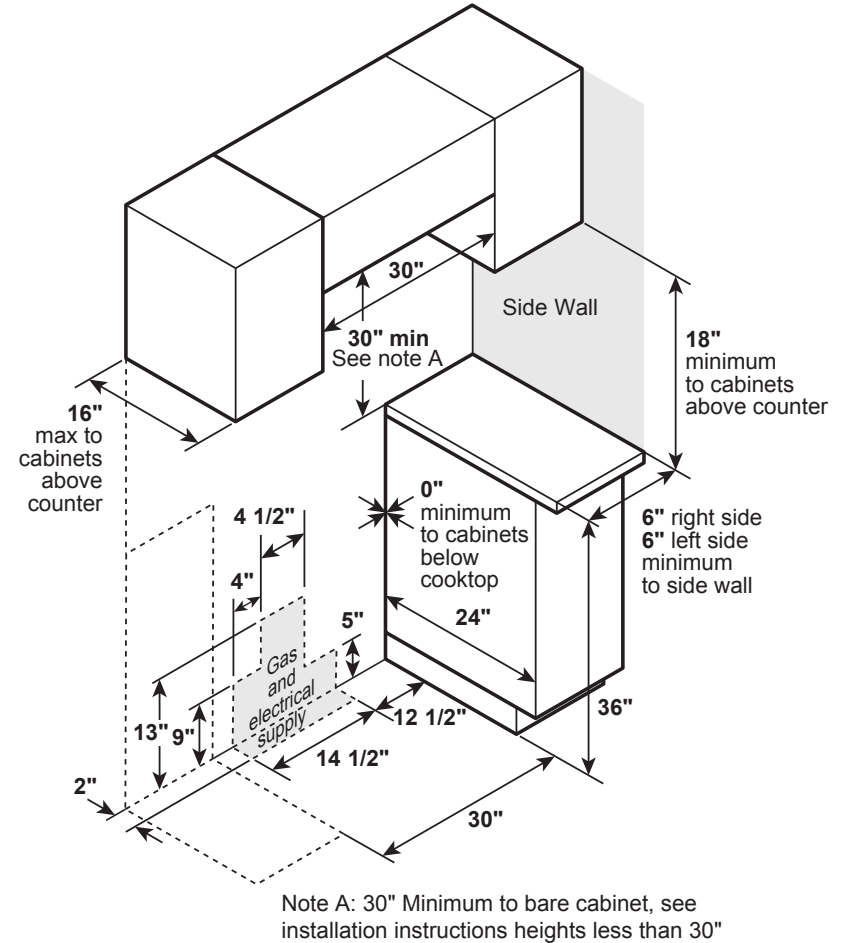

GAS PIPE AND ELECTRICAL OUTLET LOCATIONS

For answers to your Monogram, GE Café™ Series, GE Profile™ Series or GE Appliances product questions, visit our website at geappliances.com or call GE Answer Center® Service, 800.626.2000.