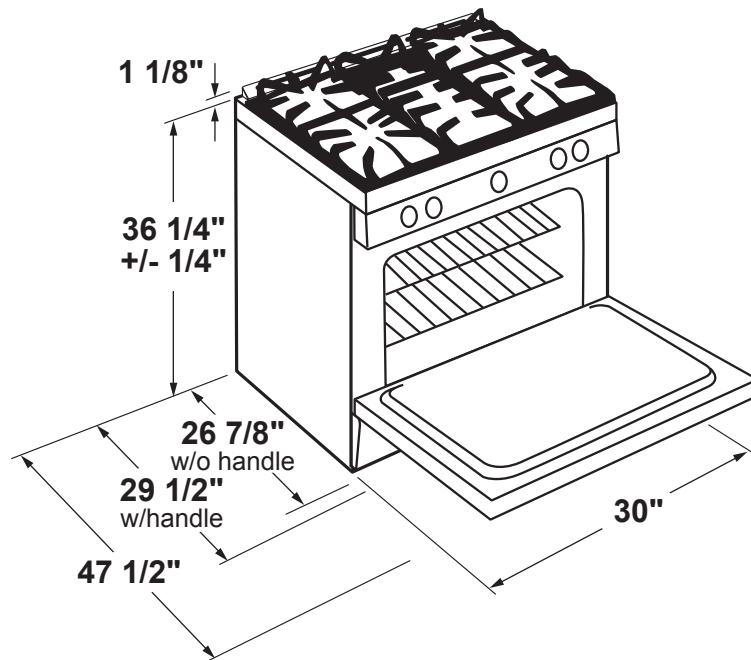

JGS760BEL/DEL/EEL/SEL/FEL

GE® 30" Slide-In Front Control Convection Gas Range

DIMENSIONS AND INSTALLATION INFORMATION (IN INCHES)

NOTE: Door handle protrudes 3" from door face.
Cabinets and drawers on adjacent 45° and 90° walls should be placed to avoid interference with the handle.

NOTE: Cabinets installed adjacent to slide-in ranges must have an adhesion spec of at least 194° temperature rating.

INSTALLATION INFORMATION: Before installing, consult installation instructions packed with product for current dimensional data.

For all installations, install the required rear trim to back of range with 4 screws provided.