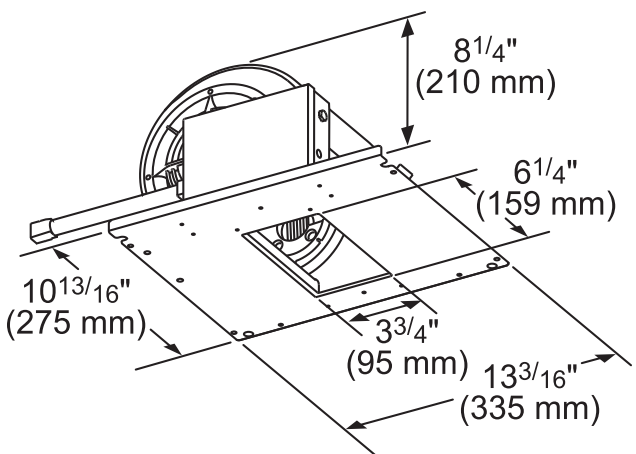

REMOTE BLOWERS (MOUNTED TO ROOF OR EXTERNAL WALL)

VTR630W-600 CFM

VTR1030W-1000 CFM

measurements in inches and mm

measurements in inches and mm

VTR1330W-1300 CFM

measurements in inches and mm

PH48HWS
24-INCH DEPTH WALL HOOD
(48-INCH WIDTH)
PROFESSIONAL® SERIES

INLINE BLOWERS (MOUNTED BETWEEN KITCHEN AND EXTERNAL WALL)

VTI610W-600 CFM

measurements in inches and mm

VTI1010W-1000 CFM

measurements in inches and mm

INTEGRATED BLOWERS (MOUNTED IN HOOD)

VTN630W-600 CFM

measurements in inches (mm)