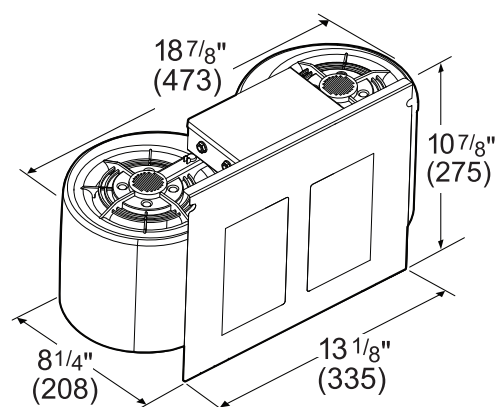

measurements in inches and mm