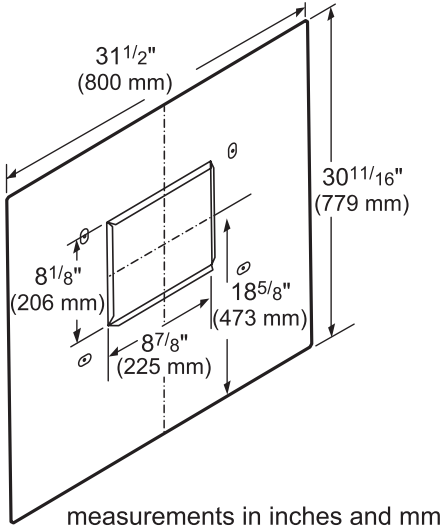

DIMENSIONS & WEIGHT

Overall Appliance Dimensions (Width Of Canopy Included) (HxWxD) (in)	18" x 47 15/16" x 24"
Required Distance Above Cooktop / Range Cooking Surface	30" / 30"
Diameter of Air Duct (in) Top	10"
Diameter of Air Duct (in) Back	10"
Net Weight (lbs)	94 lbs

VTN1090R-1000 CFM

measurements in inches and mm

PH48HWS
24-INCH DEPTH WALL HOOD
(48-INCH WIDTH)
PROFESSIONAL® SERIES

REMOTE BLOWER ACCESSORIES

ROOFPLATE-RFPLT600P

ROOFPLATE-RFPLT1000P

EXTNCB25W

For use with the following Inline and Remote Blowers: VTR630W, VTR1030W, VTR1330W, VTI610W, VTI1010W