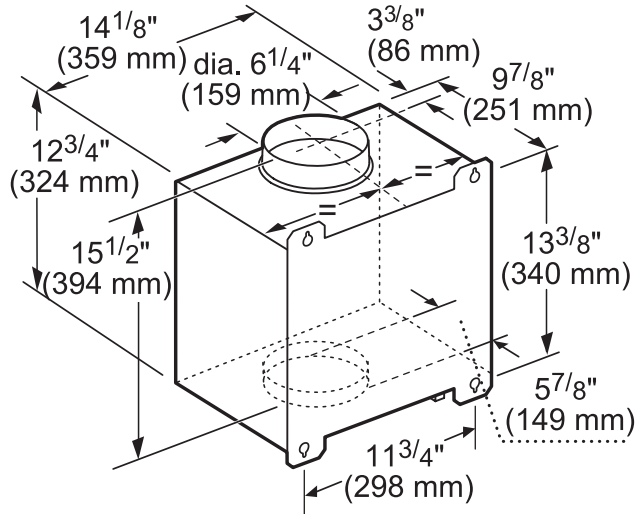

PH48HWS
24-INCH DEPTH WALL HOOD
(48-INCH WIDTH)
PROFESSIONAL® SERIES

INLINE BLOWERS (MOUNTED BETWEEN KITCHEN AND EXTERNAL WALL)

VTI610W-600 CFM

measurements in inches and mm

VTI1010W-1000 CFM