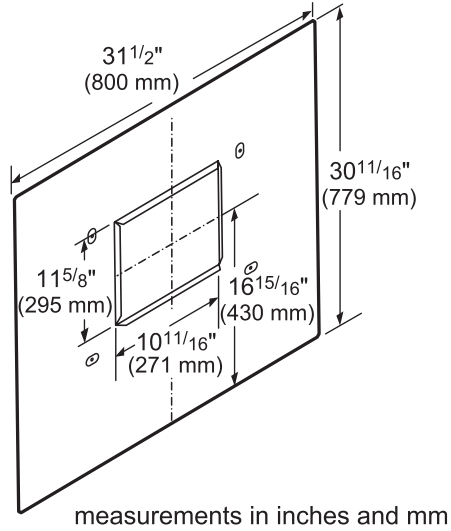

DIMENSIONS & WEIGHT

Overall Appliance Dimensions (Width Of Canopy Included) (HxWxD) (in)	18" x 47 15/16" x 24"
Required Distance Above Cooktop / Range Cooking Surface	30" / 30"
Diameter of Air Duct (in) Top	10"
Diameter of Air Duct (in) Back	10"
Net Weight (lbs)	94 lbs

VTN1090R-1000 CFM

measurements in inches and mm

PH48HWS
24-INCH DEPTH WALL HOOD
(48-INCH WIDTH)
PROFESSIONAL® SERIES

REMOTE BLOWER ACCESSORIES

ROOFPLATE-RFPLT600P

ROOFPLATE-RFPLT1000P

EXTNCB25W

For use with the following Inline and Remote Blowers: VTR630W, VTR1030W, VTR1330W, VTI610W, VTI1010W