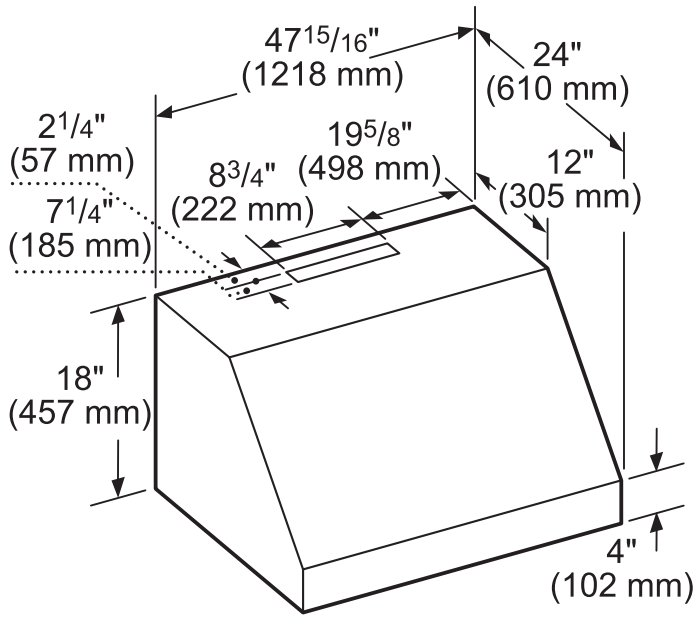

DIMENSIONS & WEIGHT

Overall Appliance Dimensions (Width Of Canopy Included) (HxWxD) (in)	18" x 47 15/16" x 24"
Required Distance Above Cooktop / Range Cooking Surface	30" / 30"
Diameter of Air Duct (in) Top	10"
Diameter of Air Duct (in) Back	10"
Net Weight (lbs)	94 lbs

WARRANTY

Limited Warranty Parts And Labor	2 Year
----------------------------------	--------

PH48HWS
24-INCH DEPTH WALL HOOD
(48-INCH WIDTH)
 PROFESSIONAL® SERIES

HOOD DIMENSIONS

measurements in inches (mm)