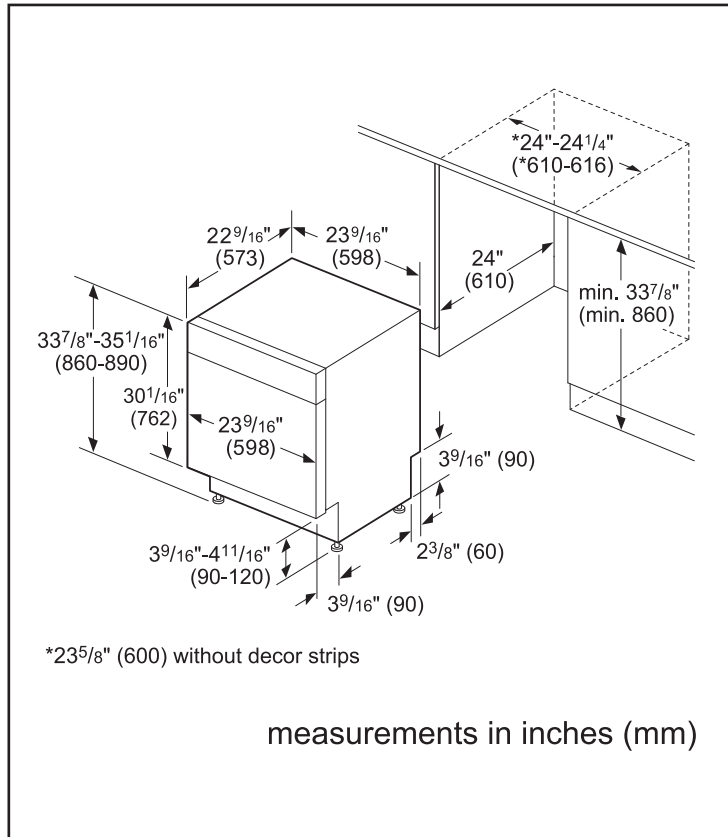

24" Bar Handle Dishwasher

100 Series – Black SHXM4AY56N

Installation Details

Accessories: To purchase Bosch accessories, cleaners & parts please visit www.bosch-home.com/us/store or call 1-800-944-2904 (Mon to Fri 5 am to 6 pm PST, Sat 6 am to 3 pm PST).

Notes: All height, width and depth dimensions are shown in inches. BSH reserves the absolute and unrestricted right to change product materials and specifications, at any time, without notice. Consult the product's installation instructions for final dimensional data and other details prior to making cutout.

Warranties: Please see Use & Care manual or Bosch website for statement of limited warranty.

For more information on our entire line of products, go to www.bosch-home.com/us or call 1-800-944-2904

© BSH Home Appliances Corporation. All rights reserved. Bosch is a registered trademark of Robert Bosch GmbH.