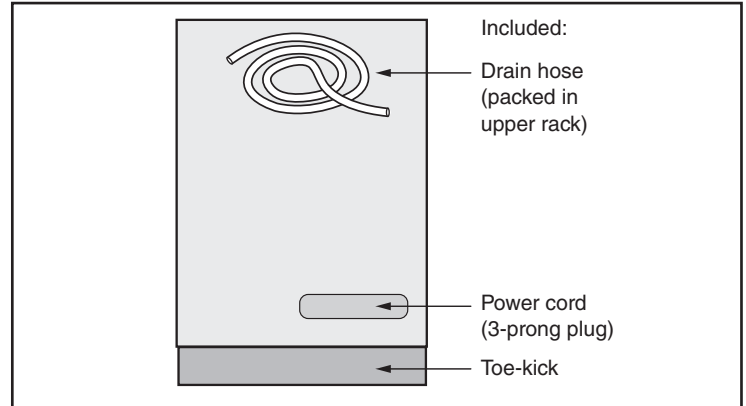

24" Bar Handle Dishwasher

100 Series – White SHXM4AY52N

BOSCH

Invented for life

Installation Details

Accessories: To purchase Bosch accessories, cleaners & parts please visit www.bosch-home.com/us/store or call 1-800-944-2904 (Mon to Fri 5 am to 6 pm PST, Sat 6 am to 3 pm PST).

Notes: All height, width and depth dimensions are shown in inches. BSH reserves the absolute and unrestricted right to change product materials and specifications, at any time, without notice. Consult the product's installation instructions for final dimensional data and other details prior to making cutout.