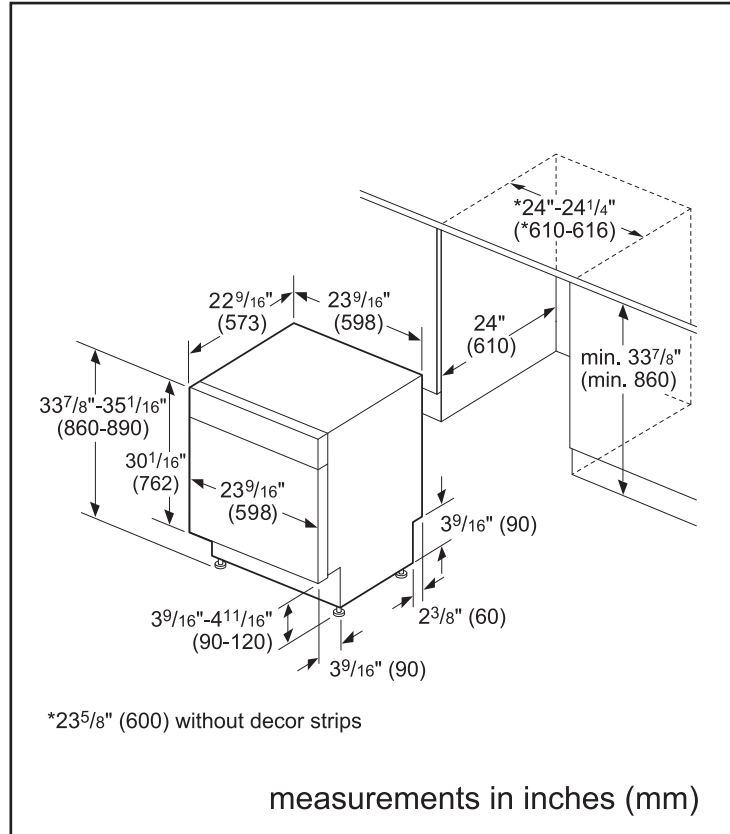

24" Bar Handle Dishwasher

100 Series – White SHXM4AY52N

BOSCH

Invented for life

Installation Details

Accessories: To purchase Bosch accessories, cleaners & parts please visit www.bosch-home.com/us/store or call 1-800-944-2904 (Mon to Fri 5 am to 6 pm PST, Sat 6 am to 3 pm PST).

Notes: All height, width and depth dimensions are shown in inches. BSH reserves the absolute and unrestricted right to change product materials and specifications, at any time, without notice. Consult the product's installation instructions for final dimensional data and other details prior to making cutout.

Warranties: Please see Use & Care manual or Bosch website for statement of limited warranty.

For more information on our entire line of products, go to www.bosch-home.com/us or call 1-800-944-2904

© BSH Home Appliances Corporation. All rights reserved. Bosch is a registered trademark of Robert Bosch GmbH.