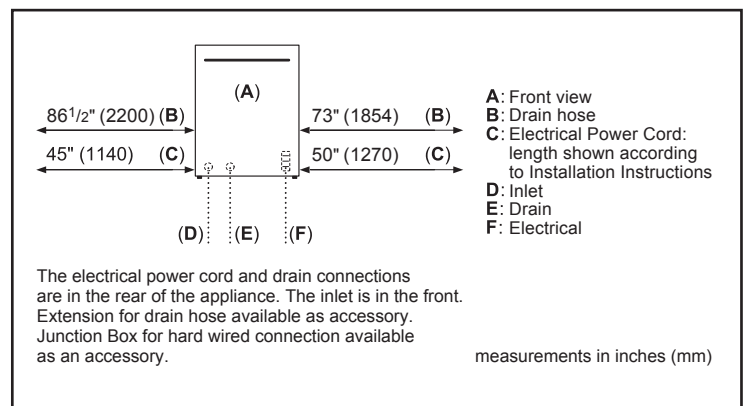

24" Bar Handle Dishwasher

100 Series – White SHXM4AY52N

BOSCH

Invented for life

Installation Details

Accessories: To purchase Bosch accessories, cleaners & parts please visit www.bosch-home.com/us/store or call 1-800-944-2904 (Mon to Fri 5 am to 6 pm PST, Sat 6 am to 3 pm PST).

Notes: All height, width and depth dimensions are shown in inches. BSH reserves the absolute and unrestricted right to change product materials and specifications, at any time, without notice. Consult the product's installation instructions for final dimensional data and other details prior to making cutout.

Warranties: Please see Use & Care manual or Bosch website for statement of limited warranty.

For more information on our entire line of products, go to www.bosch-home.com/us or call 1-800-944-2904

© BSH Home Appliances Corporation. All rights reserved. Bosch is a registered trademark of Robert Bosch GmbH.