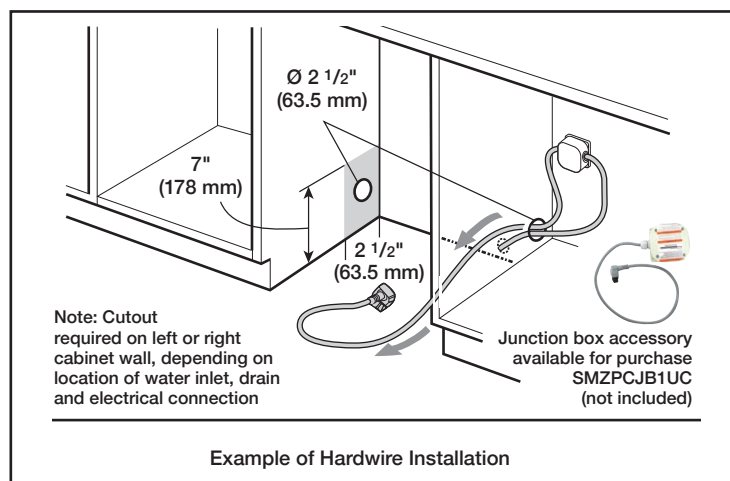

24" Bar Handle Dishwasher

100 Series – White SHXM4AY52N

BOSCH

Invented for life

Installation Details

Accessories: To purchase Bosch accessories, cleaners & parts please visit www.bosch-home.com/us/store or call 1-800-944-2904 (Mon to Fri 5 am to 6 pm PST, Sat 6 am to 3 pm PST).

Notes: All height, width and depth dimensions are shown in inches. BSH reserves the absolute and unrestricted right to change product materials and specifications, at any time, without notice. Consult the product's installation instructions for final dimensional data and other details prior to making cutout.

Warranties: Please see Use & Care manual or Bosch website for statement of limited warranty.

For more information on our entire line of products, go to www.bosch-home.com/us or call 1-800-944-2904

© BSH Home Appliances Corporation. All rights reserved. Bosch is a registered trademark of Robert Bosch GmbH.