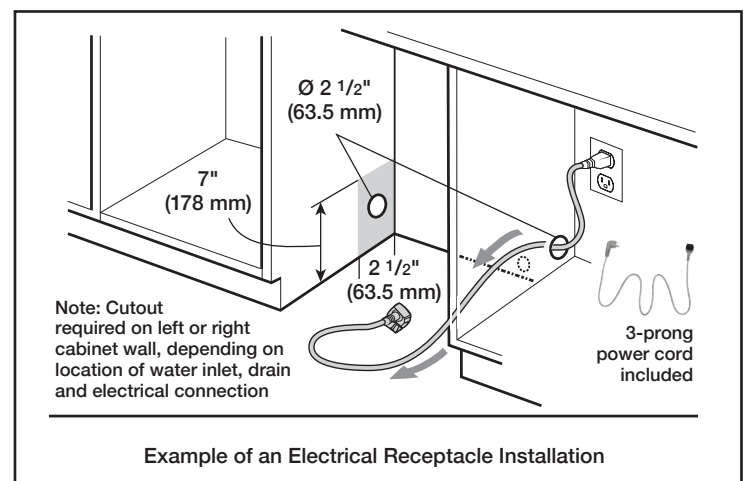

24" Bar Handle Dishwasher

100 Series – White SHXM4AY52N

BOSCH

Invented for life

Installation Details

Accessories: To purchase Bosch accessories, cleaners & parts please visit www.bosch-home.com/us/store or call 1-800-944-2904 (Mon to Fri 5 am to 6 pm PST, Sat 6 am to 3 pm PST).

Notes: All height, width and depth dimensions are shown in inches. BSH reserves the absolute and unrestricted right to change product materials and specifications, at any time, without notice. Consult the product's installation instructions for final dimensional data and other details prior to making cutout.

Warranties: Please see Use & Care manual or Bosch website for statement of limited warranty.

For more information on our entire line of products, go to www.bosch-home.com/us or call 1-800-944-2904

© BSH Home Appliances Corporation. All rights reserved. Bosch is a registered trademark of Robert Bosch GmbH.