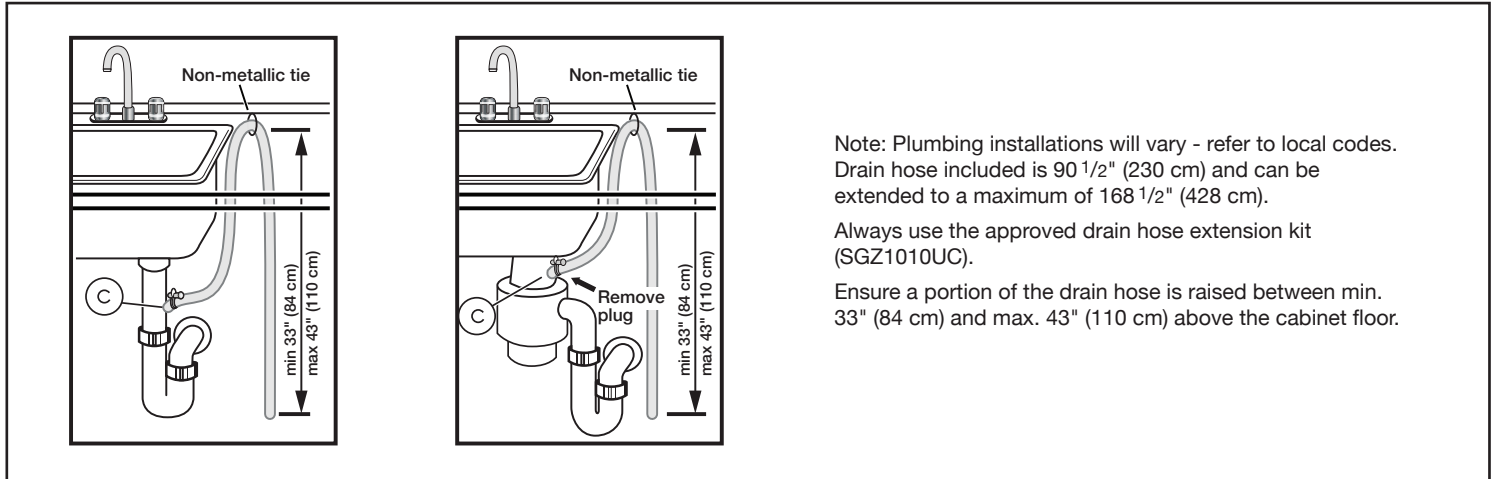

Notes: All height, width and depth dimensions are shown in inches. BSH reserves the absolute and unrestricted right to change product materials and specifications, at any time, without notice. Consult the product's installation instructions for final dimensional data and other details prior to making cutout.

24" Bar Handle Dishwasher

100 Series – White SHXM4AY52N

BOSCH

Invented for life

Installation Details

Accessories: To purchase Bosch accessories, cleaners & parts please visit www.bosch-home.com/us/store or call 1-800-944-2904 (Mon to Fri 5 am to 6 pm PST, Sat 6 am to 3 pm PST).