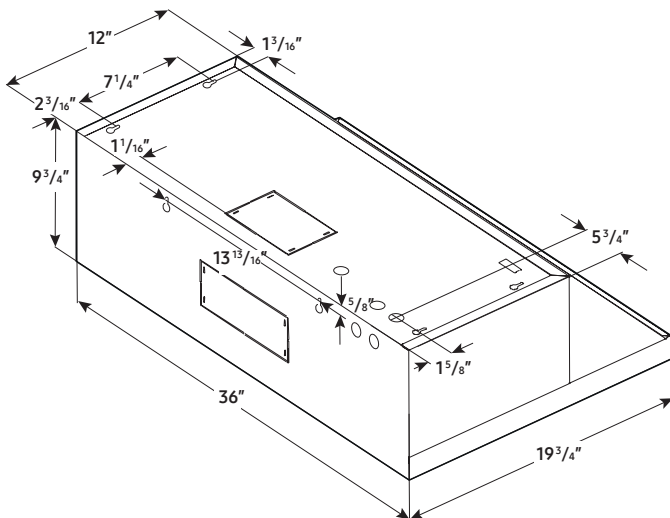

Dimensions and Clearance

Total Power

425W

Power Source

120V / 60 Hz / 15A

Range Hood

- 36" Stainless Steel Under Cabinet Hood
- Vent Fan: 390 CFM (600 CFM Optional)
- Front-Centered, Touch Control
- 4 Fan Speeds: 3 Step, 1 Booster
- 75 dBA (8.2 sonnes) Noise Level
- Hood Connectivity Control
- Bluetooth® On/Off Control
- Mobile Monitoring: Fan Speed, Lighting On/Off, Power Control
- Removable Baffle Filter
- LED Lighting

Warranty

One (1) Year All Parts and Labor

Product Dimensions & Weight (WxHxD)

Outside (Max) Hood Dimensions:

36" x 9 3/4" x 19 3/4"

Weight: 38.6 lbs

Shipping Dimensions & Weight (WxHxD)

Dimensions:

38 13/16" x 13 3/16" x 23 9/16"

Weight: 47.4 lbs

Color

Stainless Steel

Model

NK36N7000US/AA

UPC Code

887276262789

Black Stainless Steel

NK36N7000UG/AA

887276262772

Recirculation Kit (Optional)

NK-AF030FNB

Charcoal Filter

NK-AR050FNB