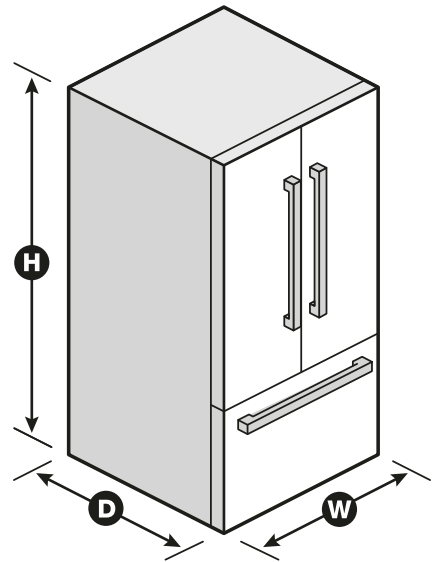

Electrical Details	
Amps	20
Volts	115

Certifications	
ENERGY STAR® Certified	Yes

Technical Details	
Refrigerator Type	French Door
Number of Doors	3
Number of Interior Refrigerator Shelves	5
Number of Refrigerator Door Bins	3 Adjustable, 3 Fixed
Number of Interior Freezer Shelves	1 Plastic, 1 Wire
Lighting Type	LED
Ice Maker	Factory Installed
Ice Maker Location	Refrigerator
Dispenser Type	Exterior Ice and Water

Dimensions	
Product Dimensions (H x W x D)	70-1/8" x 35-5/8" x 35-1/4"
Depth with Door Open 90°	48"
Cutout Dimensions	Allow extra 1/2" on sides and top Allow extra 1" on rear

Reference Material

- [Dimension Guide](#)
- [Use & Care Guide](#)
- [Energy Guide](#)
- [Warranty](#)

Key Features & Benefits

- Fingerprint Resistant Stainless Finish**
This easy-to-clean finish helps prevent smudges and streaks.
- PowerCold® Feature**
Get everything in your refrigerator back to nice and cold, nice and quick.
- Temperature-Controlled Wide-N-Fresh™ Deli Drawer**
Complete with temperature controls, this deli drawer is the ideal size for large party platters and trays.