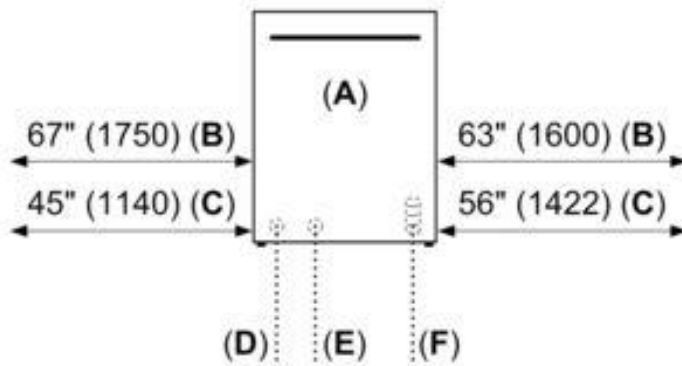

measurements in inches (mm)

Measurements in inches (mm)

All connections are at the rear of the appliance. Extension for drain hose available as accessory. Junction Box for hard wired connection available as accessory.

- A:** Front view
- B:** Drain hose
- C:** Electrical Power Cord: length shown according to Installation Instructions
- D:** Inlet
- E:** Drain
- F:** Electrical