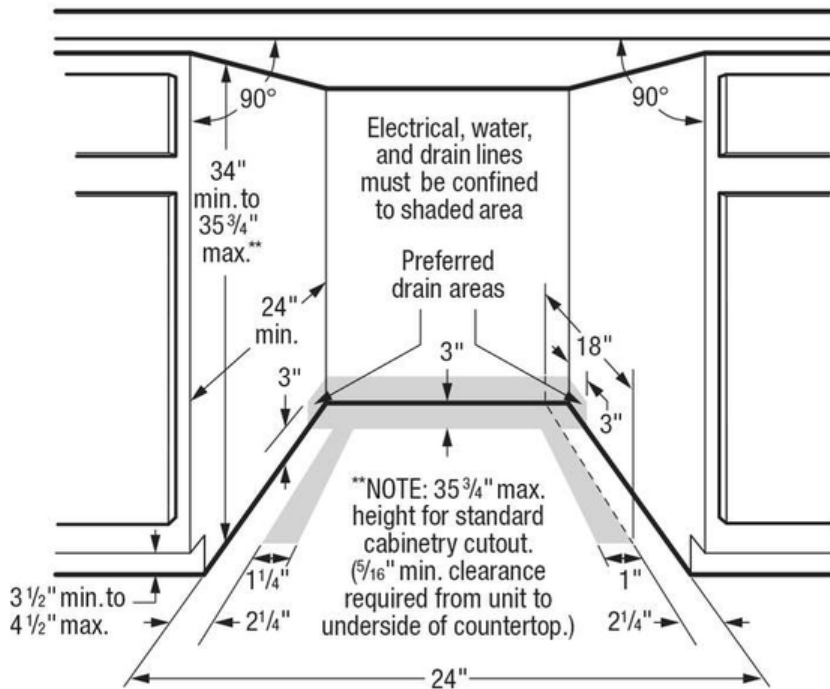

High standards of quality at Electrolux Home Products, Inc. mean we are constantly working to improve our products. We reserve the right to change specifications or discontinue models without notice.

Electrolux Major Appliances, N.A.

USA • 10200 David Taylor Drive • Charlotte, NC 28262 • Charlotte, NC 28262 • 1-877-4electrolux (1-877-435-3287) • electroluxappliances.com

CANADA • 5855 Terry Fox Way • Mississauga, ON L5V 3E4 • 1-800-265-8352 • electroluxappliances.ca