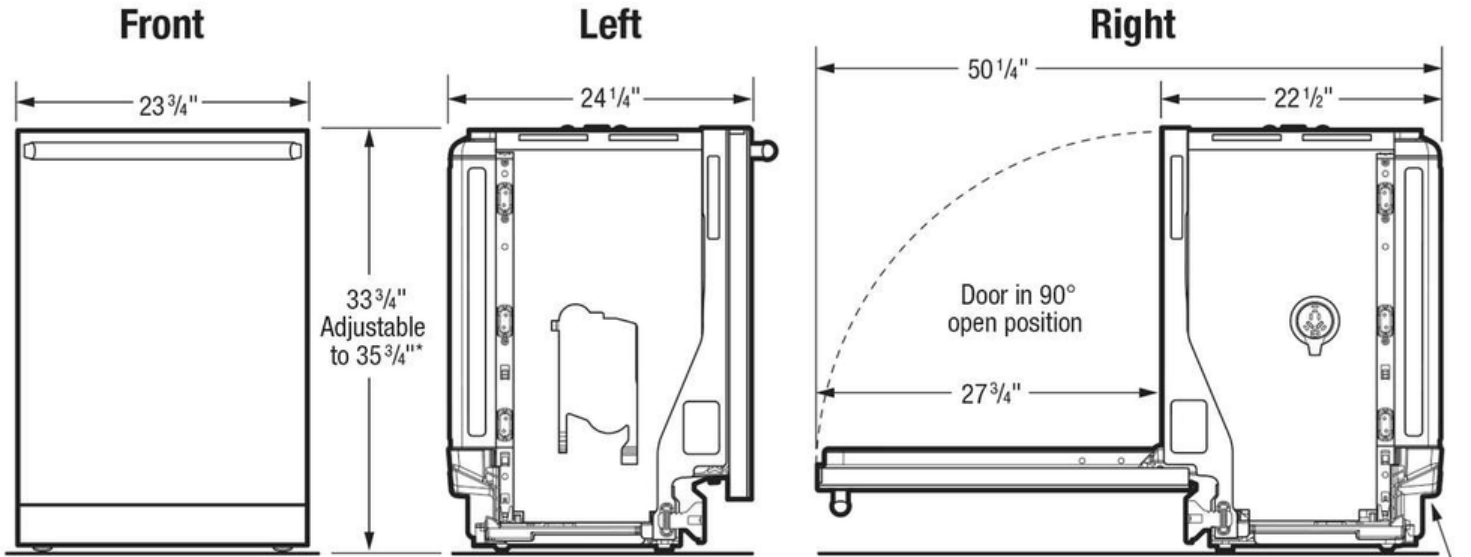

Electrolux

24" Built-In Dishwasher

EDSH4944AS

Version : 11/21

Height only adjustable to 35 3/4" max. when installed in 35 3/4" max. standard cabinetry cutout. (Dimensions do NOT include insulation – insulation blanket may be compressed during installation.)