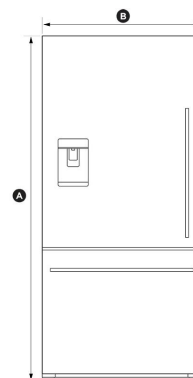

RF170WDLUX5

ActiveSmart™ Fridge - 17 cu. ft. counter depth bottom freezer with ice & water

This fridge has been designed for what you use most often.

The upper refrigerator enables easy access to everyday items. The 17 cu. ft. Bottom Mount includes ergonomic storage bins and glass shelves that can be configured to suit every lifestyle. The lower drawer-based freezer ensures that longer-term storage items are just as easy to access.

EZKleen Stainless Steel

A PEACE OF MIND SALE

24 Hours 7 Days a Week Customer Support
T 1.888.936.7872 W fisherpaykel.com

Dimensions

Depth	27 3/8"
Height	Ⓐ 67 17/32"
Width	Ⓑ 31 3/32"

Features & Benefits

Fresher Food for Longer