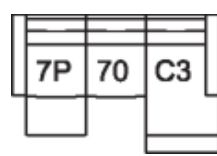

**70 Armless Chair**  
34 x 42 x 32"  
86 x 105 x 81 cm

**7P LHF Power Recliner w/ Power Headrest**  
44 x 42 x 32"  
110 x 105 x 81 cm

**9A Corner Square w Movable HeadR**  
47 x 47 x 32"  
119 x 119 x 81 cm

**C3 RHF PWR Reclining Chaise**  
**C4 LHF PWR Reclining Chaise**  
44 x 63 x 32"  
112 x 159 x 81 cm

## POPULAR CONFIGURATIONS

**7P/70/9A/70/6P**  
123 x 123"  
313 x 313 cm

**7P/70/9A/17**  
123 x 105"  
313 x 267 cm

**7P/70/C3**  
121 x 63"  
308 x 161 cm

## DIMENSIONS

Seat Depth: 23" / 59 cm  
Seat Height: 19" / 49 cm  
Arm Depth: 39" / 99 cm  
Arm Height: 25" / 62 cm  
Reclined Depth: 64" / 164 cm

Dimensions shown as Width x Depth x Height.

Dimensions are correct at the time of printing and are subject to change without notice. Actual measurements for each item may vary from what is shown here. Please allow up to a +/- 1 inch difference. Availability may vary by region.