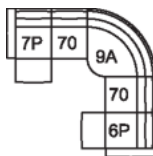

**31 Wallhugger Power Recliner w/ Power Headrest**  
46 x 42 x 32"  
117 x 105 x 81 cm  
IA: 24" / 62 cm

**6H Armless Power Recliner w/ Power Headrest**  
34 x 42 x 32"  
86 x 105 x 81 cm

**6P RHF Power Recliner w/ Power Headrest**  
44 x 42 x 32"  
110 x 105 x 81 cm

**70 Armless Chair**  
34 x 42 x 32"  
86 x 105 x 81 cm

**7P LHF Power Recliner w/ Power Headrest**  
44 x 42 x 32"  
110 x 105 x 81 cm

**9A Corner Square w Movable HeadR**  
47 x 47 x 32"  
119 x 119 x 81 cm

## POPULAR CONFIGURATIONS

**7P/70/9A/70/6P**  
123 x 123"  
313 x 313 cm

**7P/70/9A/17**  
123 x 105"  
313 x 267 cm

**7P/70/C3**  
121 x 63"  
308 x 161 cm

## DIMENSIONS

Seat Depth: 23" / 59 cm  
Seat Height: 19" / 49 cm  
Arm Depth: 39" / 99 cm  
Arm Height: 25" / 62 cm  
Reclined Depth: 64" / 164 cm

Dimensions shown as Width x Depth x Height.

Dimensions are correct at the time of printing and are subject to change without notice. Actual measurements for each item may vary from what is shown here. Please allow up to a +/- 1 inch difference. Availability may vary by region.