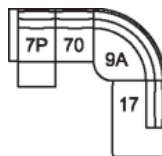

**31 Wallhugger Power Recliner w/ Power Headrest**  
46 x 42 x 32"  
117 x 105 x 81 cm  
IA: 24" / 62 cm

**6H Armless Power Recliner w/ Power Headrest**  
34 x 42 x 32"  
86 x 105 x 81 cm

**6P RHF Power Recliner w/ Power Headrest**  
44 x 42 x 32"  
110 x 105 x 81 cm

**70 Armless Chair**  
34 x 42 x 32"  
86 x 105 x 81 cm

**7P LHF Power Recliner w/ Power Headrest**  
44 x 42 x 32"  
110 x 105 x 81 cm

**9A Corner Square w Movable HeadR**  
47 x 47 x 32"  
119 x 119 x 81 cm

## POPULAR CONFIGURATIONS

**7P/70/9A/70/6P**  
123 x 123"  
313 x 313 cm

**7P/70/9A/17**  
123 x 105"  
313 x 267 cm

**7P/70/C3**  
121 x 63"  
308 x 161 cm

## DIMENSIONS

Seat Depth: 23" / 59 cm  
Seat Height: 19" / 49 cm  
Arm Depth: 39" / 99 cm  
Arm Height: 25" / 62 cm  
Reclined Depth: 64" / 164 cm

Dimensions shown as Width x Depth x Height.

Dimensions are correct at the time of printing and are subject to change without notice. Actual measurements for each item may vary from what is shown here. Please allow up to a +/- 1 inch difference. Availability may vary by region.