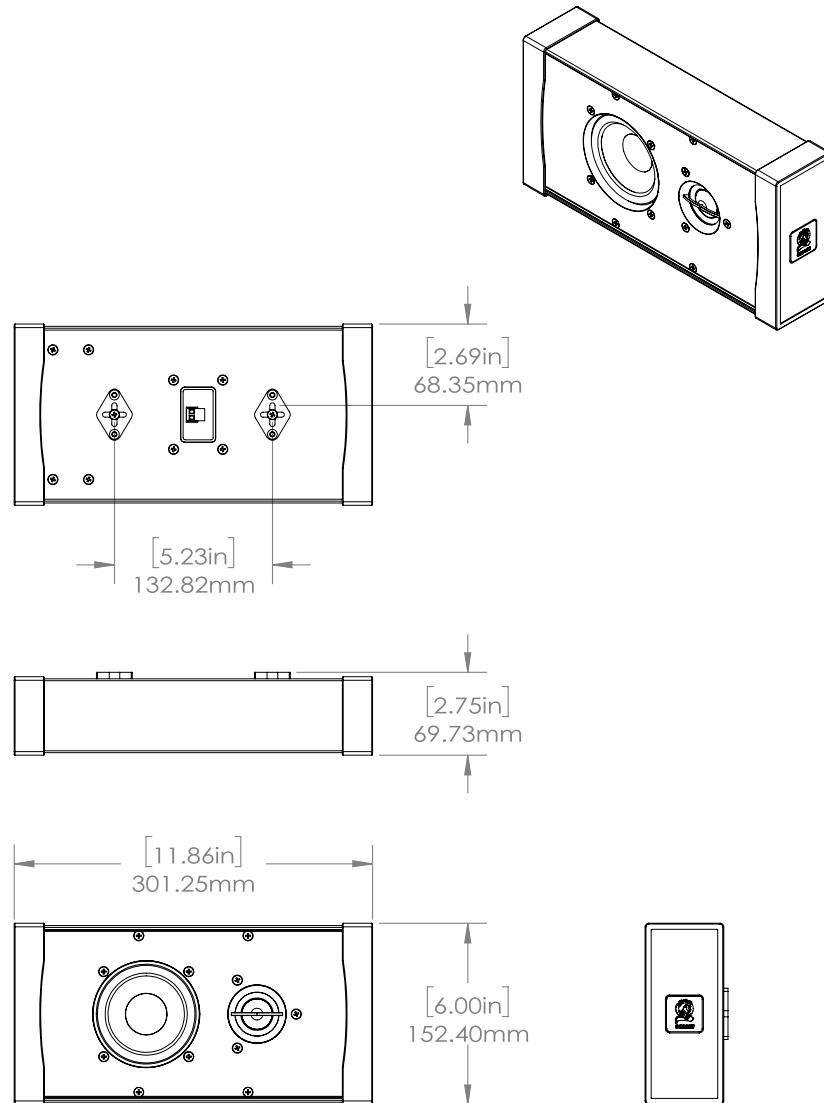

INSTAWIDTH™ SOUNDBARS

SPECIFICATIONS

ALL MODELS

Woofers	3 1/2" Fiber Glass
Tweeter	1" Silk DPSD™
Frequency Response	65Hz - 20kHz
Impedance	4 Ω per Channel
Power RMS / Peak	75 Watts / 150 Watts
Sensitivity	90 dB
Enclosure	Aluminum Cabinet
Height & Depth	6" H x 2 9/16" D (152 H x 65 D mm)

MODEL	PART	CHANNELS & FEATURES	LENGTH
SBR41	SBR41000	1 { 1 Tweeter 1 Woofer }	11 7/8" - 12 7/8" [302 - 327 mm]
SBR41-LCR	SBR41LCR	1 { 1 Tweeter 2 Woofers }	16 1/16" - 17 1/16" [409 - 434 mm]
SBR43-50C	SBR4350C	1 { 1 Tweeter 2 Woofers 4 Passive Radiators }	42 1/16" - 43 1/16" [1070 - 1095 mm]
SBR43-50	SBR43500	3 { 3 Tweeters 6 Woofers }	42 1/16" - 43 1/16" [1070 - 1095 mm]
SBR43-55	SBR43550	3 { 3 Tweeters 6 Woofers }	48 3/16" - 49 3/16" [1225 - 1250 mm]
SBR43-60	SBR43600	3 { 3 Tweeters 6 Woofers }	52 5/8" - 53 5/8" [1339 - 1364 mm]
SBR43-65	SBR43650	3 { 3 Tweeters 6 Woofers }	56 7/16" - 57 7/16" [1435 - 1460 mm]
SBR43-70	SBR43700	3 { 3 Tweeters 6 Woofers }	60 3/4" - 61 3/4" [1545 - 1570 mm]
SBR43-75	SBR43750	3 { 3 Tweeters 6 Woofers }	65 1/8" - 66 1/8" [1654 - 1680mm]
SBR43-80	SBR43800	3 { 3 Tweeters 6 Woofers }	69 7/16" - 70 7/16" [1765 - 1790 mm]
SBR43-85	SBR43850	3 { 3 Tweeters 6 Woofers }	73 15/16" - 74 15/16" [1880 - 1905 mm]

*All product specifications are subject to change. Please refer to the dealer portal for the latest information.

INSTAWIDTH™ SOUNDBARS

LINE DRAWINGS

SBR41

Please see originacoustics.com for most the most updated information concerning these specifications.