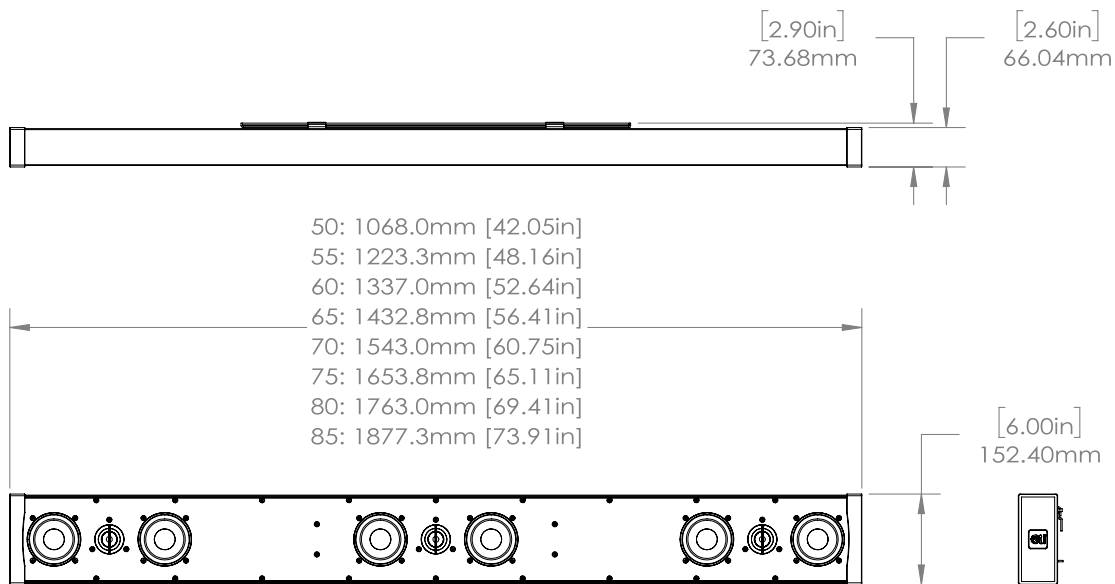

INSTAWIDTH™ SOUNDBARS

SPECIFICATIONS

ALL MODELS

Woofers	3 1/2" Fiber Glass
Tweeter	1" Silk DPSD™
Frequency Response	65Hz - 20kHz
Impedance	4 Ω per Channel
Power RMS / Peak	75 Watts / 150 Watts
Sensitivity	90 dB
Enclosure	Aluminum Cabinet
Height & Depth	6" H x 2 9/16" D (152 H x 65 D mm)

Products may only be purchased through an authorized integration partner.

INSTAWIDTH™ SOUNDBARS

LINE DRAWINGS

SBR41-LCR

Please see originacoustics.com for most the most updated information concerning these specifications.

Products may only be purchased through an authorized integration partner.

INSTAWIDTH™ SOUNDBARS

LINE DRAWINGS

SBR43-50C

Please see originacoustics.com for most the most updated information concerning these specifications.

Products may only be purchased through an authorized integration partner.

INSTAWIDTH™ SOUNDBARS

LINE DRAWINGS

SBR43-50 TO SBR43-85

Please see originacoustics.com for most the most updated information concerning these specifications.