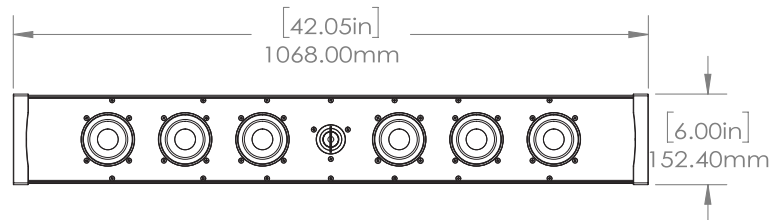

Products may only be purchased through an authorized integration partner.

INSTAWIDTH™ SOUNDBARS

LINE DRAWINGS

SBR41-LCR

Please see originacoustics.com for most the most updated information concerning these specifications.

Products may only be purchased through an authorized integration partner.

INSTAWIDTH™ SOUNDBARS

LINE DRAWINGS

SBR43-50C

Please see originacoustics.com for most the most updated information concerning these specifications.