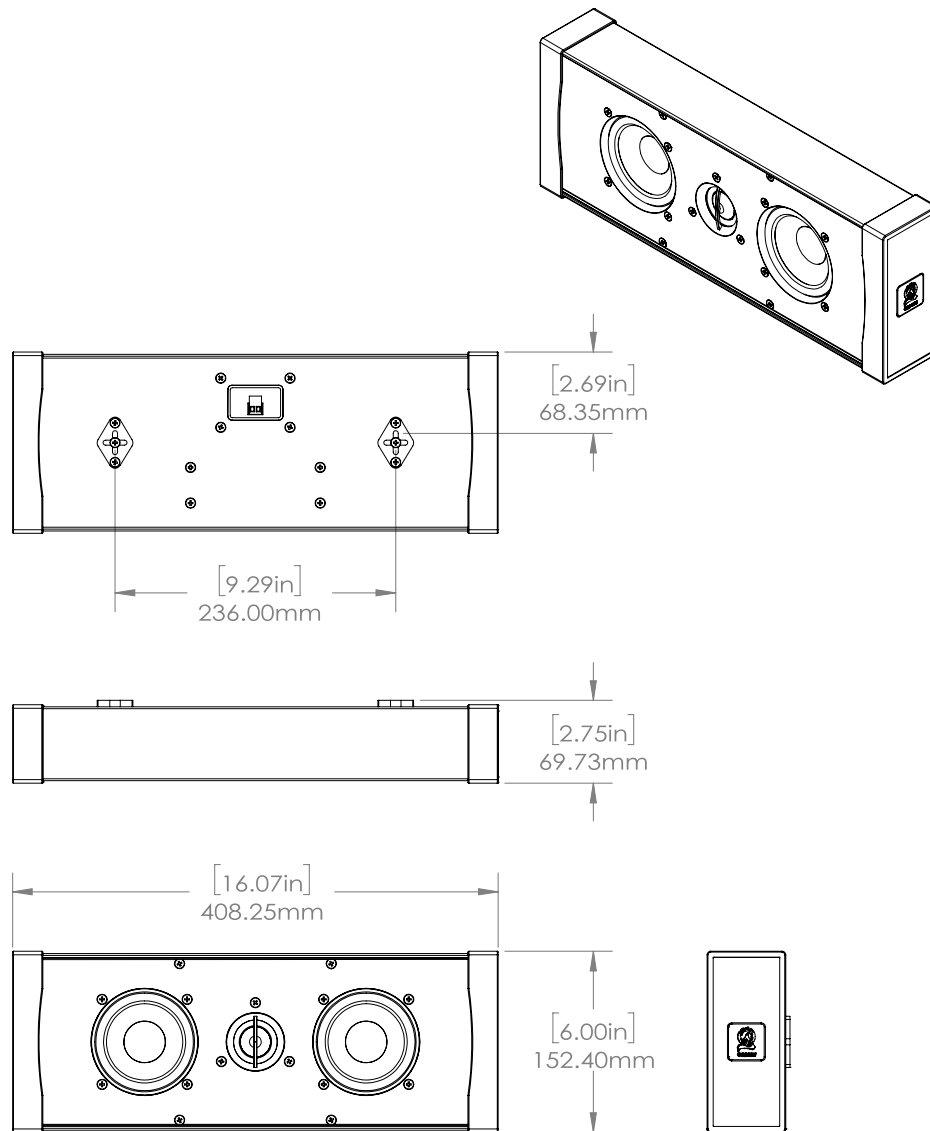

INSTAWIDTH™ SOUNDBARS

SPECIFICATIONS

ALL MODELS

Woofers	3 1/2" Fiber Glass
Tweeter	1" Silk DPSD™
Frequency Response	65Hz - 20kHz
Impedance	4 Ω per Channel
Power RMS / Peak	75 Watts / 150 Watts
Sensitivity	90 dB
Enclosure	Aluminum Cabinet
Height & Depth	6" H x 2 9/16" D (152 H x 65 D mm)

MODEL	PART	CHANNELS & FEATURES	LENGTH
SBR41	SBR41000	1 { 1 Tweeter 1 Woofer }	11 7/8" - 12 7/8" [302 - 327 mm]
SBR41-LCR	SBR41LCR	1 { 1 Tweeter 2 Woofers }	16 1/16" - 17 1/16" [409 - 434 mm]
SBR43-50C	SBR4350C	1 { 1 Tweeter 2 Woofers 4 Passive Radiators }	42 1/16" - 43 1/16" [1070 - 1095 mm]
SBR43-50	SBR43500	3 { 3 Tweeters 6 Woofers }	42 1/16" - 43 1/16" [1070 - 1095 mm]
SBR43-55	SBR43550	3 { 3 Tweeters 6 Woofers }	48 3/16" - 49 3/16" [1225 - 1250 mm]
SBR43-60	SBR43600	3 { 3 Tweeters 6 Woofers }	52 5/8" - 53 5/8" [1339 - 1364 mm]
SBR43-65	SBR43650	3 { 3 Tweeters 6 Woofers }	56 7/16" - 57 7/16" [1435 - 1460 mm]
SBR43-70	SBR43700	3 { 3 Tweeters 6 Woofers }	60 3/4" - 61 3/4" [1545 - 1570 mm]
SBR43-75	SBR43750	3 { 3 Tweeters 6 Woofers }	65 1/8" - 66 1/8" [1654 - 1680mm]
SBR43-80	SBR43800	3 { 3 Tweeters 6 Woofers }	69 7/16" - 70 7/16" [1765 - 1790 mm]
SBR43-85	SBR43850	3 { 3 Tweeters 6 Woofers }	73 15/16" - 74 15/16" [1880 - 1905 mm]

*All product specifications are subject to change. Please refer to the dealer portal for the latest information.

INSTAWIDTH™ SOUNDBARS

LINE DRAWINGS

SBR41

Please see originacoustics.com for most the most updated information concerning these specifications.

Products may only be purchased through an authorized integration partner.

INSTAWIDTH™ SOUNDBARS

LINE DRAWINGS

SBR41-LCR

Please see originacoustics.com for most the most updated information concerning these specifications.