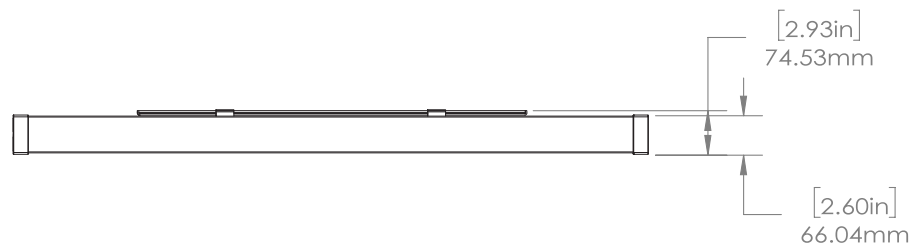

INSTAWIDTH™ SOUNDBARS

SPECIFICATIONS

ALL MODELS

Woofers	3 1/2" Fiber Glass
Tweeter	1" Silk DPSD™
Frequency Response	65Hz - 20kHz
Impedance	4 Ω per Channel
Power RMS / Peak	75 Watts / 150 Watts
Sensitivity	90 dB
Enclosure	Aluminum Cabinet
Height & Depth	6" H x 2 9/16" D (152 H x 65 D mm)

Products may only be purchased through an authorized integration partner.

INSTAWIDTH™ SOUNDBARS

LINE DRAWINGS

SBR41-LCR

Please see originacoustics.com for most the most updated information concerning these specifications.

Products may only be purchased through an authorized integration partner.

INSTAWIDTH™ SOUNDBARS

LINE DRAWINGS

SBR43-50C

Please see originacoustics.com for most the most updated information concerning these specifications.