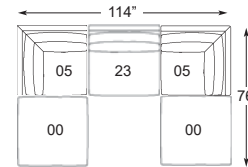

LOOSE BACK AND SEAT CUSHIONS WITH RECYCLED LEATHER, FIBRE BLEND
ENCASED IN A 100% POLY-TWILL

2661-00 Ottoman
38"L x 38"D x 18"H

2661-05 Corner
38"L x 38"D x 33"H

2661-23 Armless Chair
38"L x 38"D x 33"H

CREATE YOUR OWN ROOM ARRANGEMENTS

2x 2661-05 Corner
2661-23 Armless Chair

2x 2661-05 Corner

2661-00 Ottoman
2x 2661-05 Corner
2661-23 Armless Chair

2x 2661-00 Ottoman
2x 2661-05 Corner
2661-23 Armless Chair

2x 2661-00 Ottoman
2x 2661-05 Corner
2x 2661-23 Armless Chair