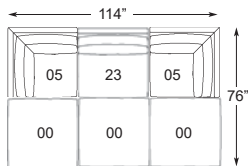

2x 2661-05 Corner