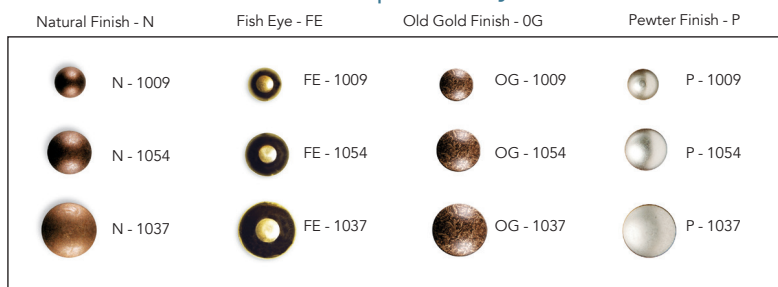

Custom Configuration next page 

Arm Styles – 4” to 10”

Leg Styles

Wedge - W

Tapered - T

Round Tapered - RT

Decorative Upholstery Nails

Custom Configuration

To determine final width, please add the arm style dimensions.

Colours