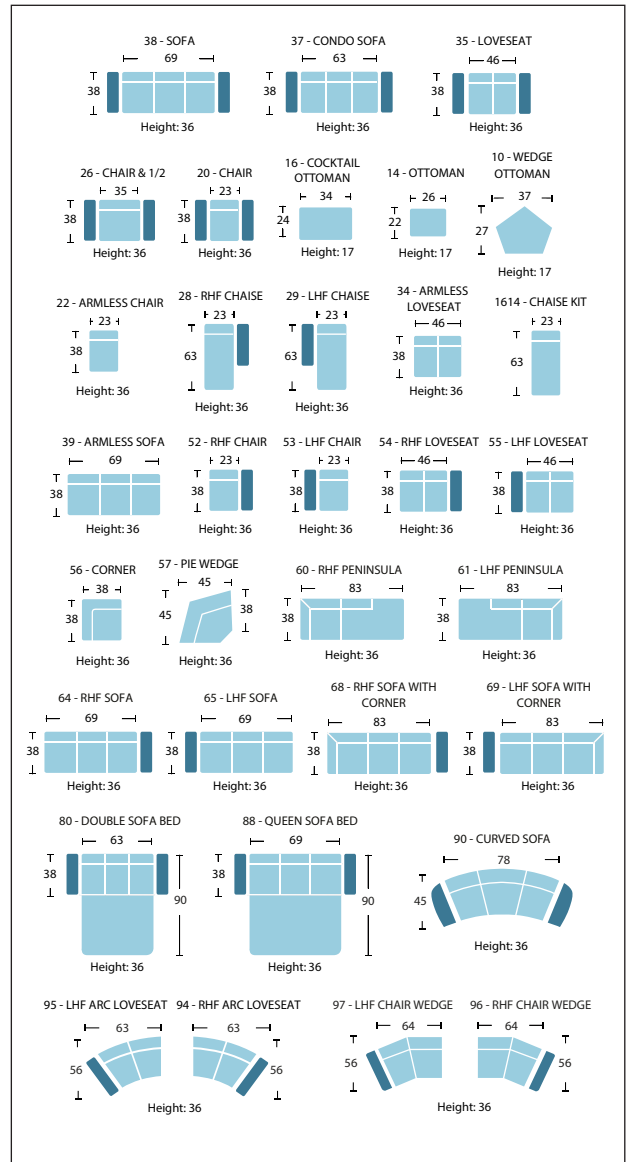

As an inherent quality of a hand-crafted product, all dimensions are approximate

item	sku	dimensions					
sofa	1517-38	L82"	D38"	H36"	AH24"	SH19"	SD23"
condo sofa	1517-37	L76"	D38"	H36"	AH24"	SH19"	SD23"
loveseat	1517-35	L59"	D38"	H36"	AH24"	SH19"	SD23"
chair & 1/2	1517-26	L48"	D38"	H36"	AH24"	SH19"	SD23"
chair	1517-20	L36"	D38"	H36"	AH24"	SH19"	SD23"
chaise kit	1517-1614	L23"	D63"	H19"			
cocktail ottoman	1517-16	L34"	D24"	H17"			
ottoman	1517-14	L22"	D26"	H17"			
wedge ottoman	1517-10	L37"	D27"	H17"			
armless chair	1517-22	L23"	D38"	H36"		SH19"	SD23"
rhf chaise	1517-28	L29.5"	D63"	H36"	AH24"	SH19"	SD48"
lhf chaise	1517-29	L29.5"	D63"	H36"	AH24"	SH19"	SD48"

item	sku	dimensions					
armless loveseat	1517-34	L46"	D38"	H36"		SH19"	SD23"
armless sofa	1517-39	L69"	D38"	H36"		SH19"	SD23"
rhf chair	1517-52	L29.5"	D38"	H36"	AH24"	SH19"	SD23"
lhf chair	1517-53	L29.5"	D38"	H36"	AH24"	SH19"	SD23"
rhf loveseat	1517-54	L52.5"	D38"	H36"	AH24"	SH19"	SD23"
lhf loveseat	1517-55	L52.5"	D38"	H36"	AH24"	SH19"	SD23"
corner	1517-56	L38"	D38"	H36"		SH19"	SD23"
pie wedge	1517-57	L45"	D38"	H36"		SH19"	SD23"
rhf peninsula	1517-60	L38"	D83"	H36"		SH19"	SD23"
lhf peninsula	1517-61	L38"	D83"	H36"		SH19"	SD23"
rhf sofa	1517-64	L75.5"	D38"	H36"	AH24"	SH19"	SD23"
lhf sofa	1517-65	L75.5"	D38"	H36"	AH24"	SH19"	SD23"
rhf sofa w/ corner	1517-68	L89.5"	D38"	H36"	AH24"	SH19"	SD23"
lhf sofa w/ corner	1517-69	L89.5"	D38"	H36"	AH24"	SH19"	SD23"
doulbe sofa bed	1517-80	L76"	D38"	H36"	AH24"	SH19"	SD23"
queen sofa bed	1517-88	L82"	D38"	H36"	AH24"	SH19"	SD23"
curved sofa	1517-90	L91"	D45"	H36"	AH24"	SH19"	SD23"
rhf arc loveseat	1517-94	L69.5"	D56"	H36"	AH24"	SH19"	SD23"
lhf arc loveseat	1517-95	L69.5"	D56"	H36"	AH24"	SH19"	SD23"
rhf chair wedge	1517-96	L70.5"	D56"	H36"	AH24"	SH19"	SD23"
lhf chair wedge	1517-97	L70.5"	D56"	H36"	AH24"	SH19"	SD23"

To determine final width, please add the arm style dimensions.

Colours