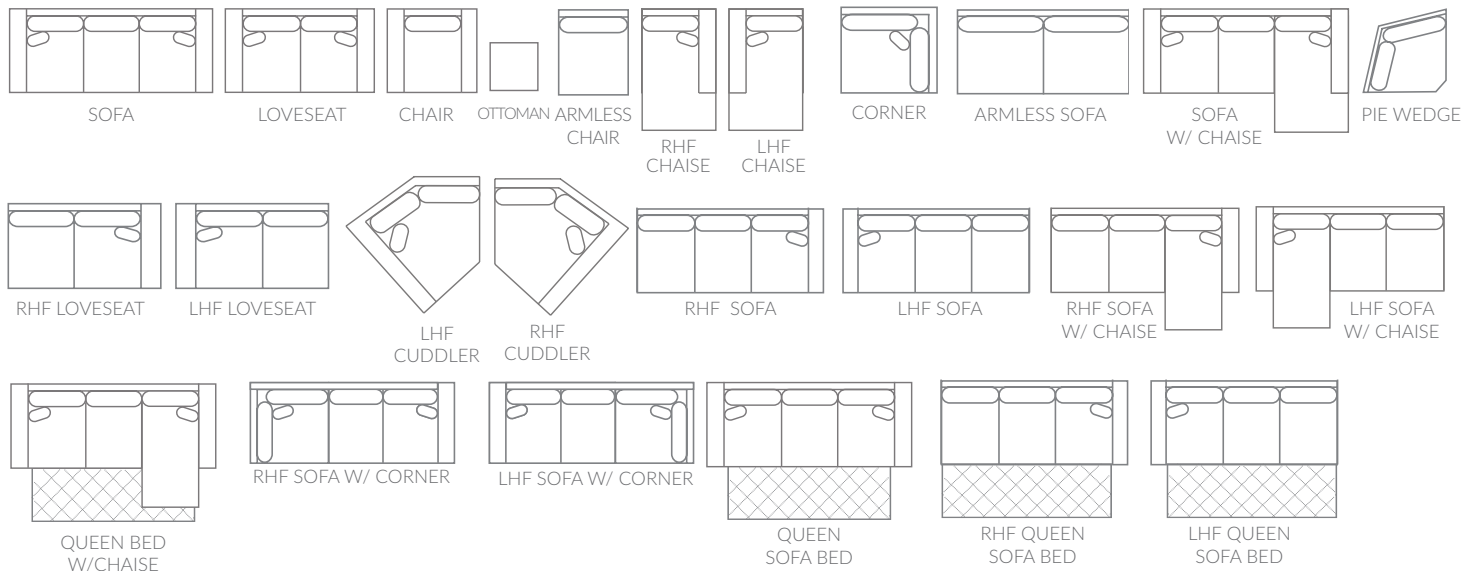

Full Collection

As an inherent quality of a hand-crafted product, all dimensions are approximate

item	sku semi-att	sku loose	dimensions					
sofa	1145-38	1155-38	L82"	D37"	H37"	AH25"	SH19"	SD20"
loveseat	1145-35	1155-35	L59"	D37"	H37"	AH25"	SH19"	SD20"
chair	1145-20	1155-20	L36"	D37"	H37"	AH25"	SH19"	SD20"
ottoman	1145-14	1155-14	L26"	D23"	H18"			
armless chair	1145-22	1155-22	L28"	D37"	H37"		SH19"	SD20"
rhf chaise	1145-28	1155-28	L35"	D62"	H37"	AH25"	SH19"	SD45"
lhf chaise	1145-29	1155-29	L35"	D62"	H37"	AH25"	SH19"	SD45"
armless sofa	1145-39	1155-39	L56"	D37"	H37"		SH19"	SD20"
sofa w/ chaise	1145-48	1155-48	L82"	D62"	H37"	AH25"	SH19"	
queen sofa bed w/chaise	1145-49	1155-49	L82"	D62"	H37"	AH25"	SH19"	
rhf loveseat	1145-54	1155-54	L63"	D37"	H37"	AH25"	SH19"	SD20"

= fabric available = leather available = swivel chair

item	sku semi-att	sku loose	dimensions					
lhf loveseat	1145-55	1155-55	L63"	D37"	H37"	AH25"	SH19"	SD20"
corner	1145-56	1155-56	L37"	D37"	H37"		SH19"	
pie wedge	1145-57	1155-57	L48"	D48"	H37"		SH19"	
rhf sofa	1145-64	1155-64	L73"	D37"	H37"	AH25"	SH19"	SD20"
lhf sofa	1145-65	1155-65	L73"	D37"	H37"	AH25"	SH19"	SD20"
rhf sofa w/ chaise	1145-66	1155-66	L73"	D62"	H37"	AH25"	SH19"	
lhf sofa w/ chaise	1145-67	1155-67	L73"	D62"	H37"	AH25"	SH19"	
rhf sofa w/ corner	1145-68	1155-68	L89"	D37"	H37"	AH25"	SH19"	SD20"
lhf sofa w/ corner	1145-69	1155-69	L89"	D37"	H37"	AH25"	SH19"	SD20"
rhf cuddler	1145-70	1155-70	L58"	D53"	H37"	AH25"	SH19"	SD24"
lhf cuddler	1145-71	1155-71	L58"	D53"	H37"	AH25"	SH19"	SD24"
rhf queen sofa bed	1145-84	1155-84	L73"	D37"	H37"	AH25"	SH19"	SD20"
lhf queen sofa bed	1145-85	1155-85	L73"	D37"	H37"	AH25"	SH19"	SD20"
queen sofa bed	1145-88	1155-88	L82"	D37"	H37"	AH25"	SH19"	SD20"