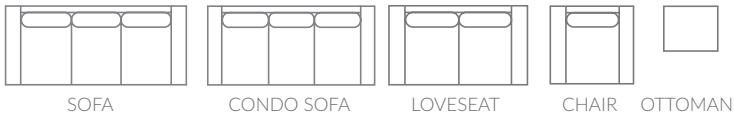

Eleanor

Rolled arms, nailhead trim, and loose-back seating give this sofa a stunning style. Eco-friendly construction. Certified sustainable, kiln-dried wood frame. Feather wrapped MicroGel soy-based polyfoam. Web and coil spring system. Benchmade in Canada. Available in fabric or leather.

Full Collection

As an inherent quality of a hand-crafted product, all dimensions are approximate

item	sku	dimensions					
sofa	1244-38	L88"	D34"	H33"	AH25"	SH18"	SD20"
condo sofa	1244-37	L79"	D34"	H33"	AH25"	SH18"	SD20"
loveseat	1244-35	L56"	D34"	H33"	AH25"	SH18"	SD20"
chair	244-20	L33"	D34"	H33"	AH25"	SH18"	SD20"
ottoman	244-14	L22"	D18"	H16"			