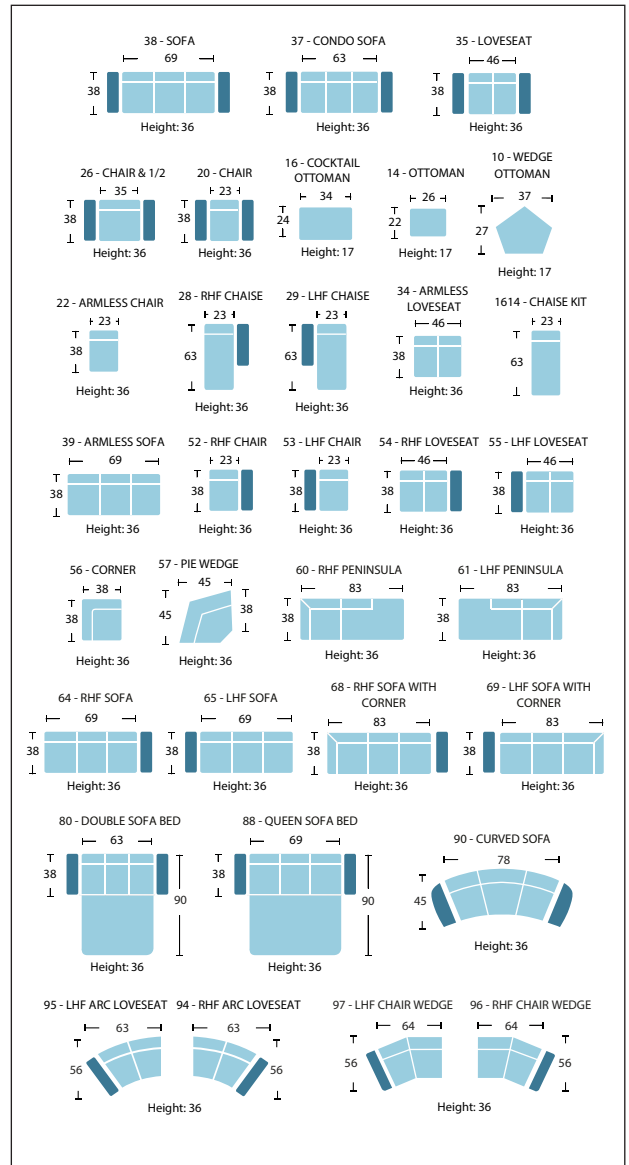

Custom Configuration