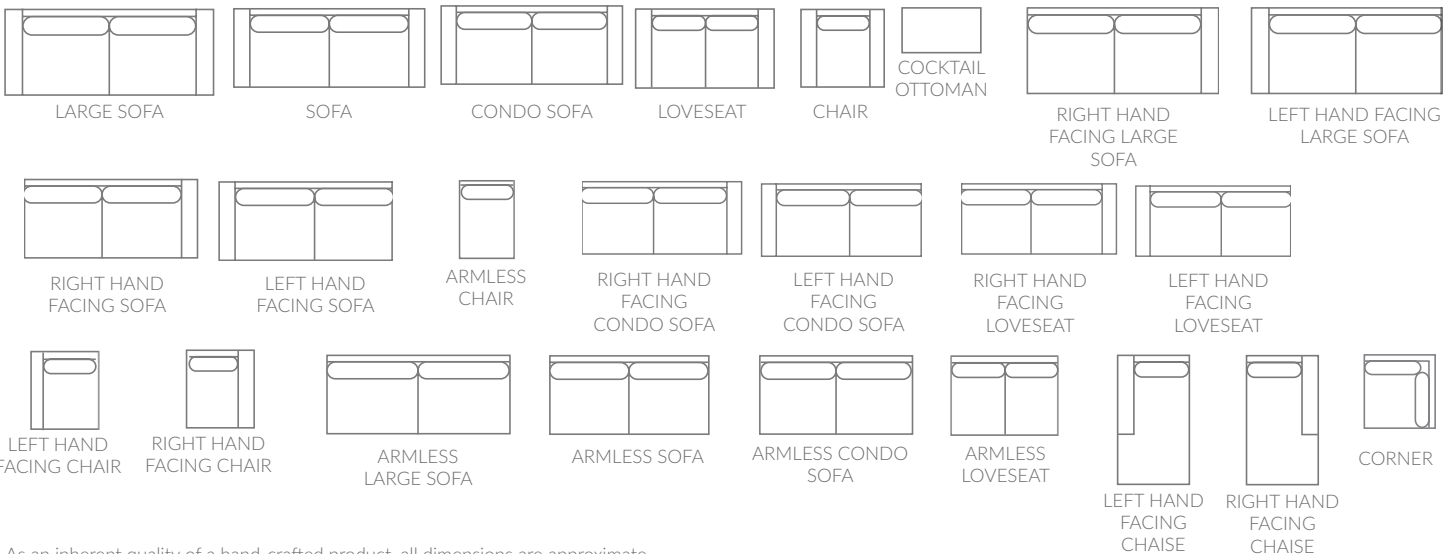

Louis

Slanted, track arms frame this clean-lined transitional sofa. Eco-friendly construction. Certified sustainable, kiln-dried wood frame. Feather blend wrapped MicroGel soy-based polyfoam. Web and coil spring system. Benchmade in Canada. Available in fabric or leather.

Full Collection

As an inherent quality of a hand-crafted product, all dimensions are approximate

item	sku	dimensions					
large sofa	1056-40	L98"	D42"	H32"	AH23"	SH17"	SD24"
sofa	1056-38	L88"	D42"	H32"	AH23"	SH17"	SD24"
condo sofa	1056-37	L78"	D42"	H32"	AH23"	SH17"	SD24"
loveseat	1056-35	L70"	D42"	H32"	AH23"	SH17"	SD24"
chair	1056-20	L42"	D42"	H32"	AH23"	SH17"	SD24"
cocktail ottoman	1056-16	L35"	D25"	H18"			
armless chair	1056-22	L28"	D42"	H32"		SH17"	SD24"
rhf chaise	1056-28	L39"	D65"	H32"	AH23"	SH17"	SD47"
lhf chaise	1056-29	L39"	D65"	H32"	AH23"	SH17"	SD47"
lhf condo sofa	1056-31	L73"	D42"	H32"	AH23"	SH17"	SD24"
rhf condo sofa	1056-32	L73"	D42"	H32"	AH23"	SH17"	SD24"

item	sku	dimensions					
armless loveseat	1056-34	L56"	D42"	H32"		SH17"	SD24"
armless condo sofa	1056-36	L64"	D42"	H32"		SH17"	SD24"
armless sofa	1056-39	L74"	D42"	H32"		SH17"	SD24"
armless large sofa	1056-41	L84"	D42"	H32"		SH17"	SD24"
rhf large sofa	1056-42	L91"	D42"	H32"	AH23"	SH17"	SD24"
lhf large sofa	1056-43	L91"	D42"	H32"	AH23"	SH17"	SD24"
rhf chair	1056-52	L35"	D42"	H32"	AH23"	SH17"	SD24"
lhf chair	1056-53	L35"	D42"	H32"	AH23"	SH17"	SD24"
rhf loveseat	1056-54	L63"	D42"	H32"	AH23"	SH17"	SD24"
lhf loveseat	1056-55	L63"	D42"	H32"	AH23"	SH17"	SD24"
corner	1056-56	L42"	D42"	H32"		SH17"	SD24"
rhf sofa	1056-64	L81"	D42"	H32"	AH23"	SH17"	SD24"
lhf sofa	1056-65	L81"	D42"	H32"	AH23"	SH17"	SD24"