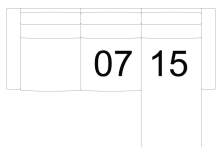

07 LHF Loveseat
60 x 37 x 36"
153 x 93 x 91 cm

08 RHF Loveseat
60 x 37 x 36"
153 x 93 x 91 cm

14 Armless Loveseat
53 x 37 x 36"
135 x 93 x 91 cm

15 RHF Chaise
35 x 59 x 36"
87 x 149 x 91 cm

16 LHF Chaise
35 x 59 x 36"
87 x 149 x 91 cm

POPULAR CONFIGURATIONS

07/15
94 x 58"
239 x 148 cm

DIMENSIONS

Seat Depth: 20" / 52 cm
Seat Height: 20" / 52 cm
Arm Depth: 36" / 92 cm
Arm Height: 25" / 63 cm

Dimensions shown as Width x Depth x Height.

Dimensions are correct at the time of printing and are subject to change without notice. Actual measurements for each item may vary from what is shown here. Please allow up to a +/- 1 inch difference. Availability may vary by region.