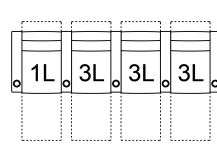

**6L RHF Rcl LHF WgArm Pw
HRest&Lmb**
46 x 42 x 43"
117 x 107 x 109 cm
IA: 58" / 149 cm

**7L RHF Wg Arm Pw Rcl
HRest&Lmb**
39 x 42 x 43"
98 x 107 x 109 cm

**8L Armless Pw Rcl
HRest&Lmb**
23 x 42 x 43"
59 x 107 x 109 cm

**9L LHF Wg Arm Pw Rcl
HRest&Lmb**
39 x 42 x 43"
98 x 107 x 109 cm

POPULAR CONFIGURATIONS

1L/3L/3L
101 x 42"
257 x 107 cm

5L/7L/3L
113 x 49"
288 x 125 cm

1L/3L/3L/3L
132 x 42"
336 x 107 cm

5L/7L/7L/3L
147 x 56"
374 x 143 cm

DIMENSIONS

Seat Depth: 22" / 56 cm
Seat Height: 21" / 53 cm
Arm Depth: 37" / 93 cm
Arm Height: 26" / 66 cm
Reclined Depth: 70" / 177 cm

Dimensions shown as Width x Depth x Height.

Dimensions are correct at the time of printing and are subject to change without notice. Actual measurements for each item may vary from what is shown here. Please allow up to a +/- 1 inch difference. Availability may vary by region.