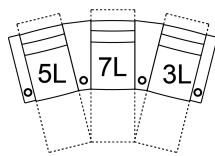

2L LHF Pw Rcl HRest&Lmb
31 x 42 x 43"
78 x 107 x 109 cm

3L RHF Pw Rcl HRest&Lmb
31 x 42 x 43"
78 x 107 x 109 cm

**4L Armless Loveseat Pw
HRest&Lmb**
46 x 42 x 43"
117 x 107 x 109 cm

**5L LHF Rcl RHF WgArm Pw
HRest&Lmb**
46 x 42 x 43"
117 x 107 x 109 cm
IA: 58" / 149 cm

**6L RHF Rcl LHF WgArm Pw
HRest&Lmb**
46 x 42 x 43"
117 x 107 x 109 cm
IA: 58" / 149 cm

**7L RHF Wg Arm Pw Rcl
HRest&Lmb**
39 x 42 x 43"
98 x 107 x 109 cm

**8L Armless Pw Rcl
HRest&Lmb**
23 x 42 x 43"
59 x 107 x 109 cm

**9L LHF Wg Arm Pw Rcl
HRest&Lmb**
39 x 42 x 43"
98 x 107 x 109 cm

POPULAR CONFIGURATIONS

1L/3L/3L
101 x 42"
257 x 107 cm

5L/7L/3L
113 x 49"
288 x 125 cm

1L/3L/3L/3L
132 x 42"
336 x 107 cm

5L/7L/7L/3L
147 x 56"
374 x 143 cm

DIMENSIONS

Seat Depth: 22" / 56 cm
Seat Height: 21" / 53 cm
Arm Depth: 37" / 93 cm
Arm Height: 26" / 66 cm
Reclined Depth: 70" / 177 cm

Dimensions shown as Width x Depth x Height.

Dimensions are correct at the time of printing and are subject to change without notice. Actual measurements for each item may vary from what is shown here. Please allow up to a +/- 1 inch difference. Availability may vary by region.