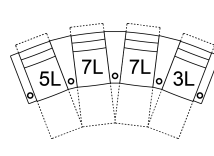

2L LHF Pw Rcl HRest&Lmb
31 x 42 x 43"
78 x 107 x 109 cm

3L RHF Pw Rcl HRest&Lmb
31 x 42 x 43"
78 x 107 x 109 cm

**4L Armless Loveseat Pw
HRest&Lmb**
46 x 42 x 43"
117 x 107 x 109 cm

**5L LHF Rcl RHF WgArm Pw
HRest&Lmb**
46 x 42 x 43"
117 x 107 x 109 cm
IA: 58" / 149 cm

**6L RHF Rcl LHF WgArm Pw
HRest&Lmb**
46 x 42 x 43"
117 x 107 x 109 cm
IA: 58" / 149 cm

**7L RHF Wg Arm Pw Rcl
HRest&Lmb**
39 x 42 x 43"
98 x 107 x 109 cm

**8L Armless Pw Rcl
HRest&Lmb**
23 x 42 x 43"
59 x 107 x 109 cm

**9L LHF Wg Arm Pw Rcl
HRest&Lmb**
39 x 42 x 43"
98 x 107 x 109 cm

POPULAR CONFIGURATIONS

1L/3L/3L
101 x 42"
257 x 107 cm

5L/7L/3L
113 x 49"
288 x 125 cm

1L/3L/3L/3L
132 x 42"
336 x 107 cm

5L/7L/7L/3L
147 x 56"
374 x 143 cm

DIMENSIONS

Seat Depth: 22" / 56 cm
Seat Height: 21" / 53 cm
Arm Depth: 37" / 93 cm
Arm Height: 26" / 66 cm
Reclined Depth: 70" / 177 cm

Dimensions shown as Width x Depth x Height.

Dimensions are correct at the time of printing and are subject to change without notice. Actual measurements for each item may vary from what is shown here. Please allow up to a +/- 1 inch difference. Availability may vary by region.