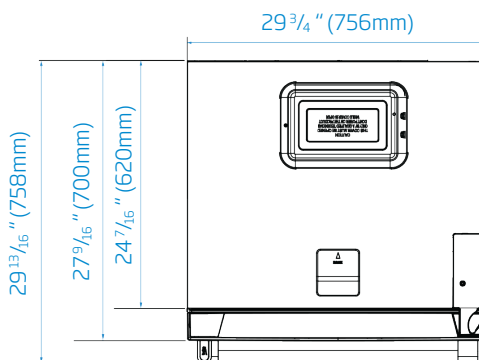

DIMENSIONS	
H x W x D (in)	69 ^{11/16} x 29 ^{3/4} x 27 ^{9/16}
H x W x D (mm)	1740 x 756 x 620
Height with Hinge Cap (in)	69 ^{11/16}
Width (in)	29 ^{3/4}
Depth with Handles (in)	29 ^{13/16}
Depth without Handles (in)	27 ^{9/16}
Depth without Door (in)	24 ^{7/16}
Product Weight (lbs)	208
Product Weight (kg)	94.6
Packed Weight (lbs)	223
Packed Weight (kg)	101.5

BFBD30216SSIM

30" Bottom-Freezer Refrigerator with Ice Maker

Electrical

Plumbing

Required Minimum Clearances:

Top: 2"

Sides: 9/16" on each side

Back: 1 3/8"