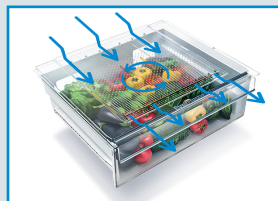

BFBD30216SSIM

30" Bottom-Freezer Refrigerator with Ice Maker

CEE Tier 1

GENERAL PROPERTIES

Cooling System	Aeroflow
Control System	Electronic Controls
Finish	Fingerprint-free Stainless Steel
Interior of Refrigerator	Stainless Steel Inner Back Wall
Type	Freestanding
Field Reversible Door	No
Connectivity	HomeWhiz + Bluetooth

CAPACITY

Total Net Volume	16.1 cu. ft.
Fresh Food Net Volume	10.89 cu. ft.
Freezer Net Volume	5.22 cu. ft.

PERFORMANCE

Fresh Food Temperature Range*	33° F to 46° F
Freezer Temperature Range*	-8° F to 5° F
Freeze Guard	Works in Temperatures between 32° F and 110° F
Modes	On/Off Power, On/Off Icemaker, Temperature Control, Quick Freeze, Vacation, Sabbath
ENERGY STAR® Certified	Yes
Annual Energy Consumption	364 kWh/year

*Actual temperatures may vary upon different options.

PREMIUM TECHNOLOGY

HARVESTFRESH™

Proprietary 3-color light technology simulates the 24-hour cycle of the sun. By mimicking a full day of sunshine, produce has been proven to retain its vitamins and minerals for up to five days longer than ordinary refrigerators.