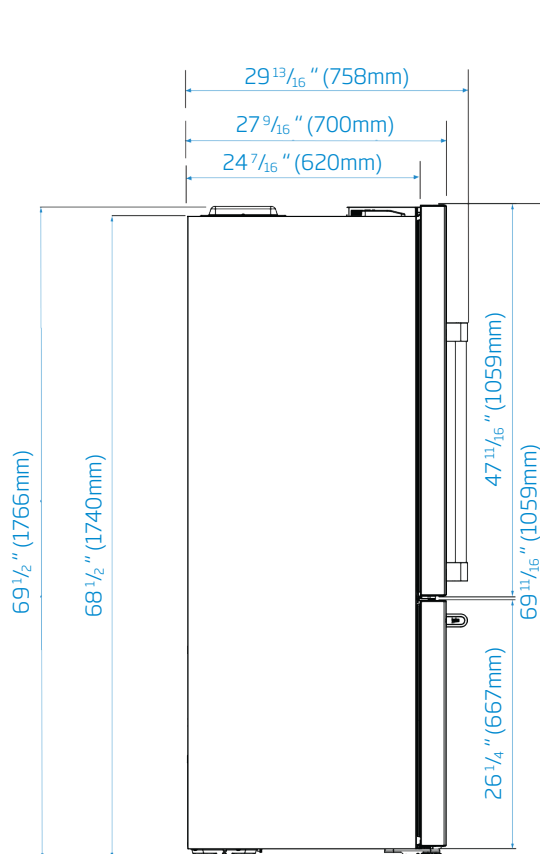

DIMENSIONS	
H x W x D (in)	69 ^{11/16} x 29 ^{3/4} x 27 ^{9/16}
H x W x D (mm)	1740 x 756 x 620
Height with Hinge Cap (in)	69 ^{11/16}
Width (in)	29 ^{3/4}
Depth with Handles (in)	29 ^{13/16}
Depth without Handles (in)	27 ^{9/16}
Depth without Door (in)	24 ^{7/16}
Product Weight (lbs)	208
Product Weight (kg)	94.6
Packed Weight (lbs)	223
Packed Weight (kg)	101.5

BFBD30216SSIM

30" Bottom-Freezer Refrigerator with Ice Maker

Electrical

Plumbing

Required Minimum Clearances:

Top: 2"

Sides: 9/16" on each side

Back: 1 3/8"