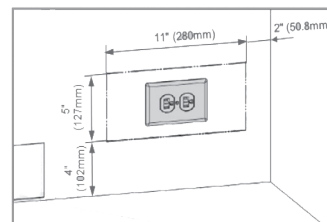

DIMENSIONS	
H x W x D (in)	69 ^{11/16} x 29 ^{3/4} x 27 ^{9/16}
H x W x D (mm)	1740 x 756 x 620
Height with Hinge Cap (in)	69 ^{11/16}
Width (in)	29 ^{3/4}
Depth with Handles (in)	29 ^{13/16}
Depth without Handles (in)	27 ^{9/16}
Depth without Door (in)	24 ^{7/16}
Product Weight (lbs)	208
Product Weight (kg)	94.6
Packed Weight (lbs)	223
Packed Weight (kg)	101.5

BFBD30216SSIM

30" Bottom-Freezer Refrigerator with Ice Maker

Electrical

Plumbing

Required Minimum Clearances:

Top: 2"

Sides: 9/16" on each side

Back: 1 3/8"