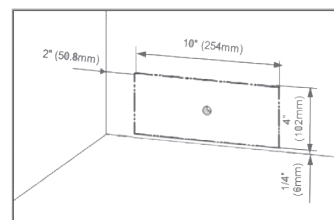

DIMENSIONS	
H x W x D (in)	69 ^{11/16} x 29 ^{3/4} x 27 ^{9/16}
H x W x D (mm)	1740 x 756 x 620
Height with Hinge Cap (in)	69 ^{11/16}
Width (in)	29 ^{3/4}
Depth with Handles (in)	29 ^{13/16}
Depth without Handles (in)	27 ^{9/16}
Depth without Door (in)	24 ^{7/16}
Product Weight (lbs)	208
Product Weight (kg)	94.6
Packed Weight (lbs)	223
Packed Weight (kg)	101.5

BFBD30216SSIM

30" Bottom-Freezer Refrigerator with Ice Maker

Electrical

Plumbing

Required Minimum Clearances:

Top: 2"

Sides: 9/16" on each side

Back: 1 3/8"

NOTE TO THE INSTALLER: All height, width, and depth dimensions are shown in inches (as well as metric). Beko U.S., Inc. reserves the absolute and unrestricted right to change product materials and specifications, at any time, without notice. Please visit our website, www.BekoAppliances.com, or call 888.352.2356 to verify the latest specifications with final dimensional data and other details prior to installation and making a cutout. Applicable product limited warranty information may be found in accompanying product materials, or you may contact your account manager for further details. Proper installation is the responsibility of the installer. Product failure due to improper installation is not covered under the Limited Warranty.