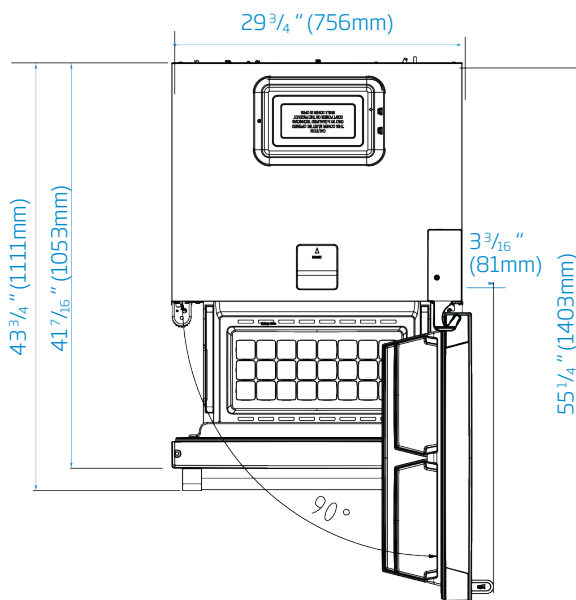

DIMENSIONS	
H x W x D (in)	69 ^{11/16} x 29 ^{3/4} x 27 ^{9/16}
H x W x D (mm)	1740 x 756 x 620
Height with Hinge Cap (in)	69 ^{11/16}
Width (in)	29 ^{3/4}
Depth with Handles (in)	29 ^{13/16}
Depth without Handles (in)	27 ^{9/16}
Depth without Door (in)	24 ^{7/16}
Product Weight (lbs)	208
Product Weight (kg)	94.6
Packed Weight (lbs)	223
Packed Weight (kg)	101.5

BFBD30216SSIM

30" Bottom-Freezer Refrigerator with Ice Maker

Electrical

Plumbing

Required Minimum Clearances:

Top: 2"

Sides: 9/16" on each side

Back: 1 3/8"