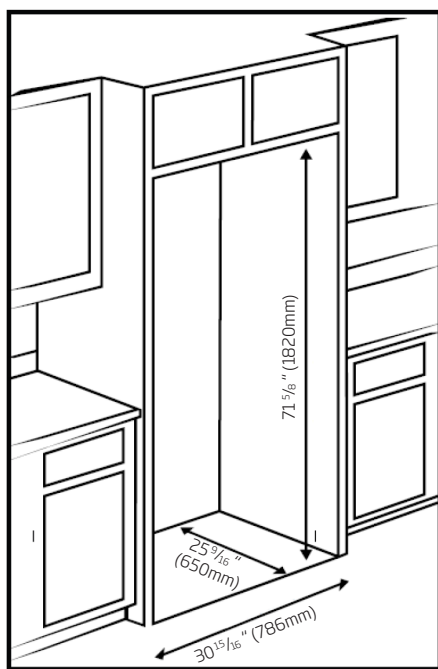

BFBD30216SSIM

30" Bottom-Freezer Refrigerator with Ice Maker