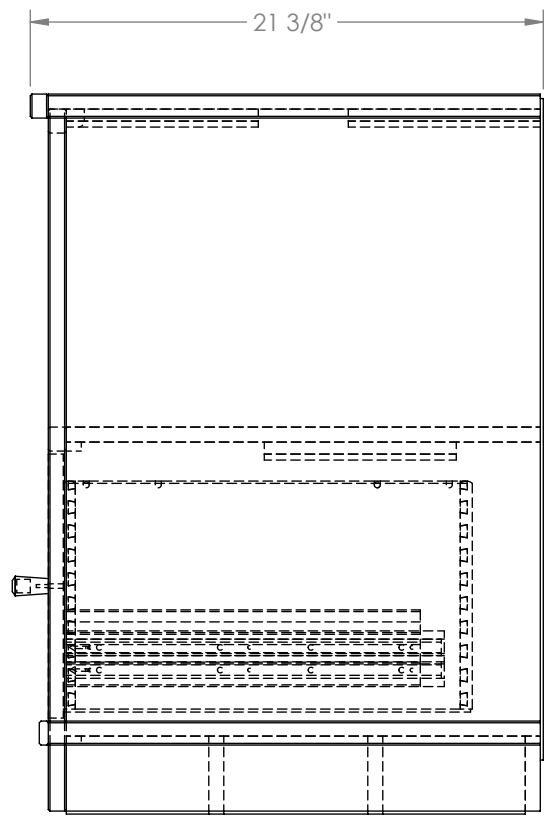

Part#: DV6805.HZD

Part Description: DV6805 Deer Valley File Cabinet

Date: 09/14/2022

Material: Wire Brushed

Width: 65"

Height: 30 7/8"

Depth: 17 3/8"

Drawn By: dhoffmann

# Legends Furniture

Part#: DV6805.HZD

Part Description: DV6805 Deer Valley File Cabinet

Date: 09/14/2022

Material: Wire Brushed

Width: 65"

Height: 30 7/8"

Depth: 17 3/8"