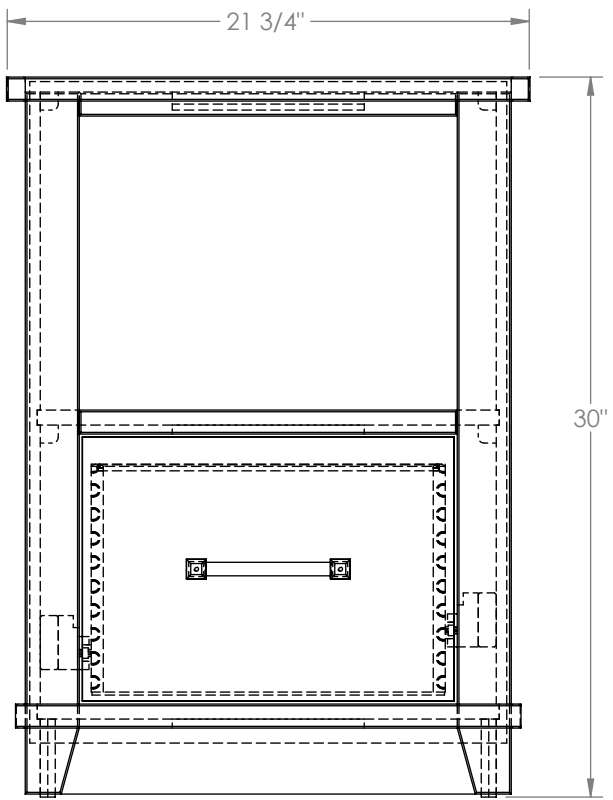

Part#: DV6805.HZD

Part Description: DV6805 Deer Valley File Cabinet

Date: 09/14/2022

Material: Wire Brushed

Width: 65"

Height: 30 7/8"

Depth: 17 3/8"

Drawn By: dhoffmann

# Legends Furniture

Part#: DV6805.HZD

Part Description: DV6805 Deer Valley File Cabinet

Date: 09/14/2022

Material: Wire Brushed

Width: 65"

Height: 30 7/8"

Depth: 17 3/8"