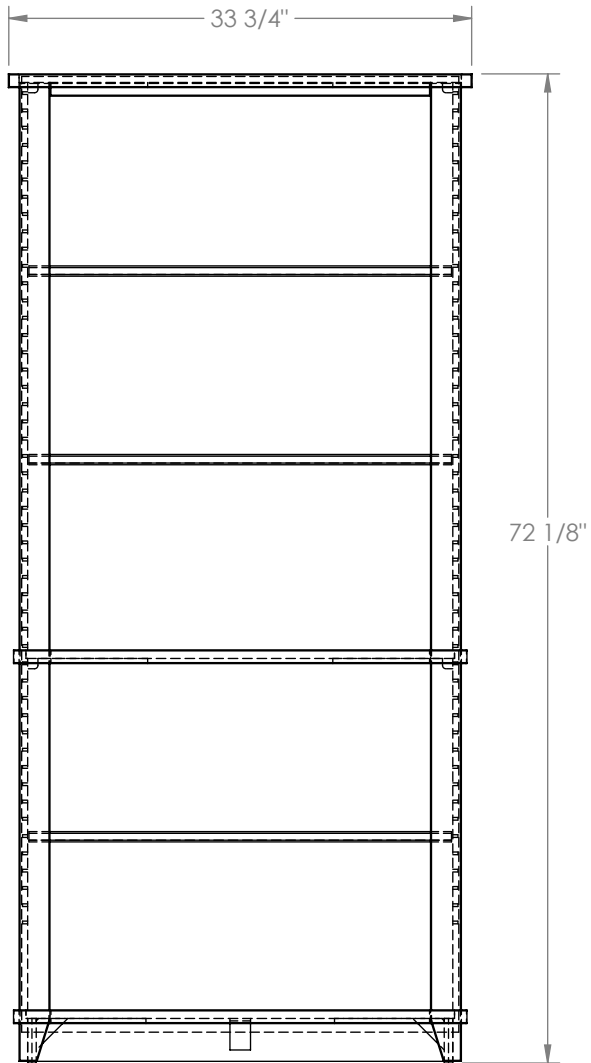

Legends Furniture

Part#: DV6672.HZD

Part Description: DV6672 Deer Valley Bookcase

Date: 09/14/2022

Material: Wire Brushed

Width: 33 3/4"

Height: 72 1/8"

Depth: 10 7/8"

Drawn By: dhoffmann

Legends Furniture

Part#: DV6672.HZD

Part Description: DV6672 Deer Valley Bookcase

Date: 09/14/2022

Material: Wire Brushed

Width: 33 3/4"

Height: 72 1/8"