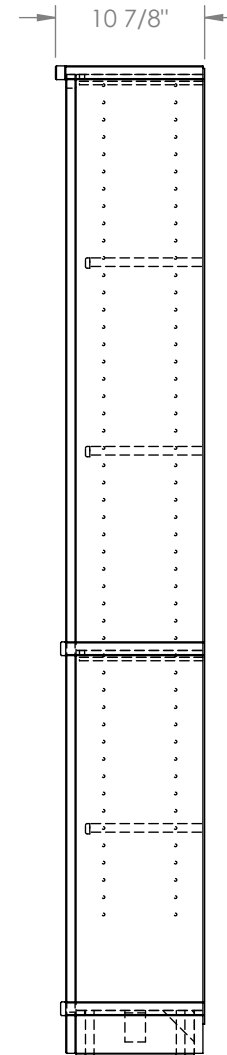

Legends Furniture

Part#: DV6672.HZD

Part Description: DV6672 Deer Valley Bookcase

Date: 09/14/2022

Material: Wire Brushed

Width: 33 3/4"

Height: 72 1/8"

Depth: 10 7/8"

Drawn By: dhoffmann

Legends Furniture

Part#: DV6672.HZD

Part Description: DV6672 Deer Valley Bookcase

Date: 09/14/2022

Material: Wire Brushed

Width: 33 3/4"

Height: 72 1/8"