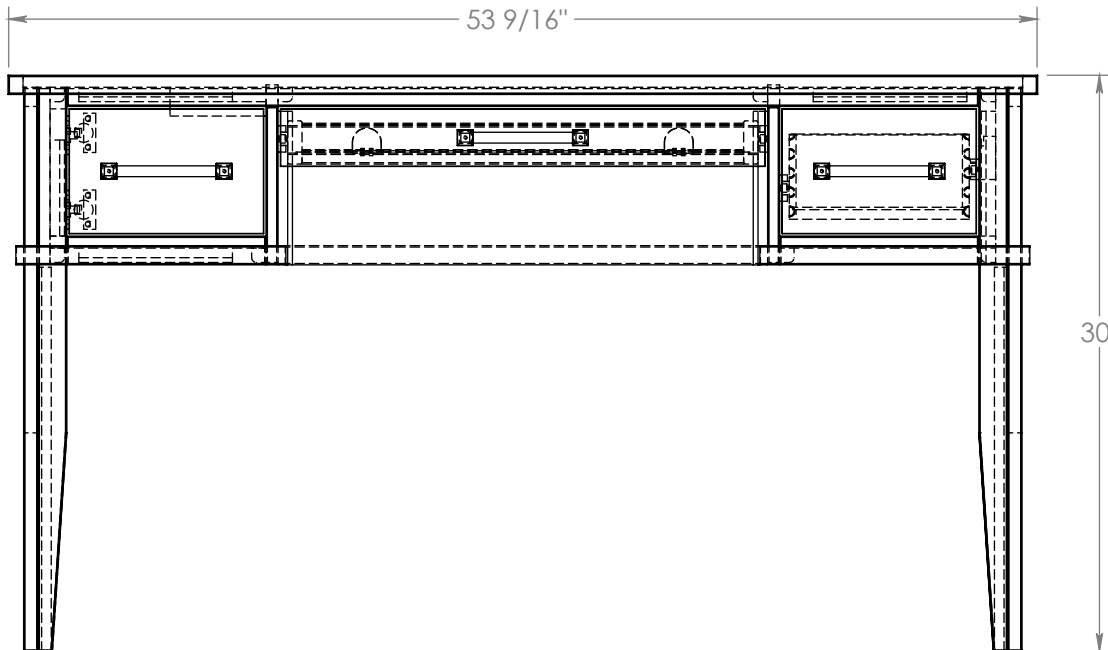

# Legends Furniture

Part#: DV6210.HZD

Part Description: DV6210 Deer Valley Writing Desk

Date: 09/22/2022

Material: Wire Brushed

Width: 53 9/16"

Height: 30"

Depth: 21 1/4"