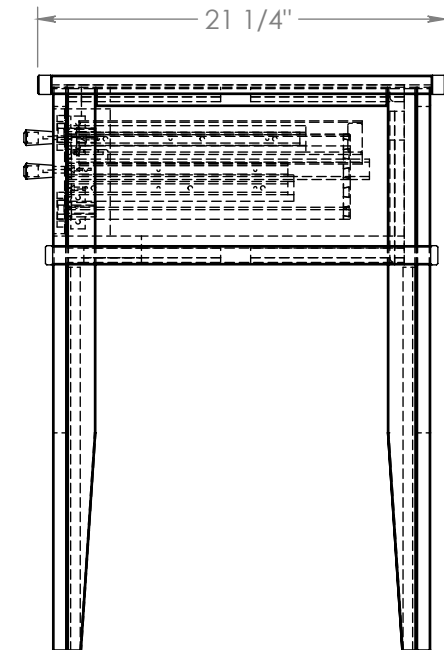

# Legends Furniture

Part#: DV6210.HZD

Part Description: DV6210 Deer Valley Writing Desk

Date: 09/22/2022

Material: Wire Brushed

Width: 53 9/16"

Height: 30"

Depth: 21 1/4"