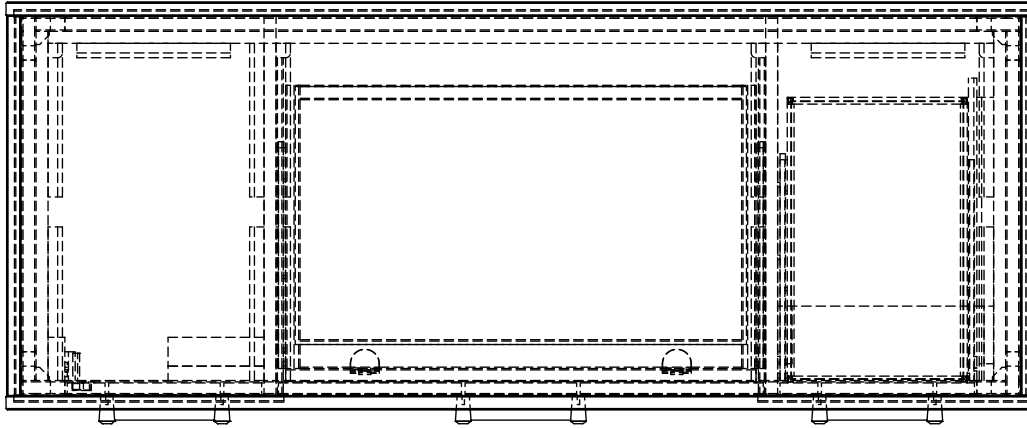

# Legends Furniture

Part#: DV6210.HZD

Part Description: DV6210 Deer Valley Writing Desk

Date: 09/22/2022

Material: Wire Brushed

Width: 53 9/16"

Height: 30"

Depth: 21 1/4"