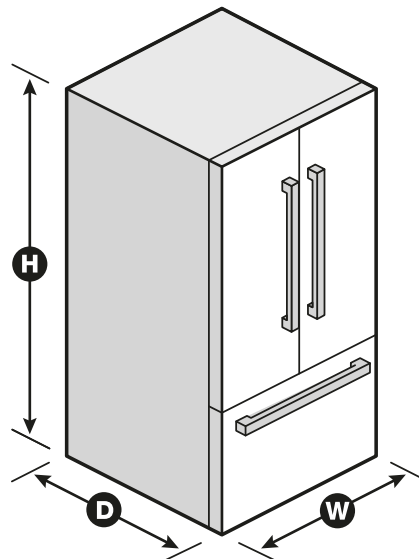

### Technical Details

Refrigerator Type	French Door
Number of Doors	3
Number of Interior Refrigerator Shelves	5
Number of Refrigerator Door Bins	3 Adjustable, 2 Fixed
Number of Interior Freezer Shelves	2 Plastic
Number of Freezer Door Bins	1 Pizza Pocket
Lighting Type	LED
Ice Maker	Factory Installed
Ice Maker Location	Refrigerator Door
Dispenser Type	Exterior Ice and Water

### Dimensions

Product Dimensions (H x W x D)	69-7/8" x 35-11/16" x 36-5/8"
Depth with Door Open 90°	48"
Cutout Dimensions	Allow extra 1/2" on sides and top Allow extra 1" on rear

### Reference Material

[Dimension Guide](#)

[Use & Care Guide](#)

[Energy Guide](#)

[Warranty](#)

NOTE: Dimensions are for planning purposes only. For complete details, see Installation Instructions packed with product. Specifications subject to change without notice.