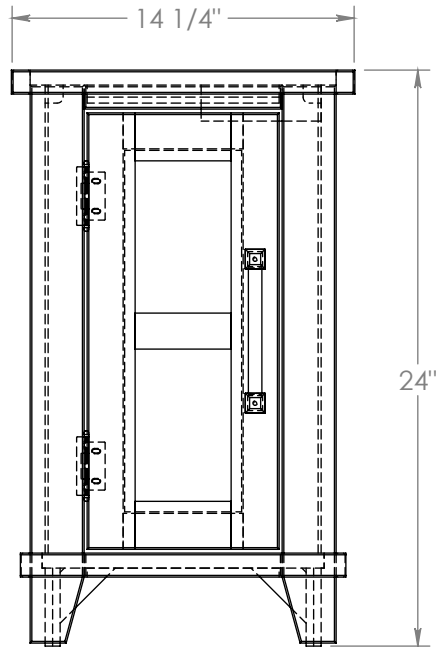

# Legends Furniture

Part#: DV4410.HZD

Part Description: DV4410 Deer Valley Chair Table w/Door

Date: 09/23/2022

Material: Wire Brushed

Width: 14 1/4"

Height: 24"

Depth: 22 1/16"