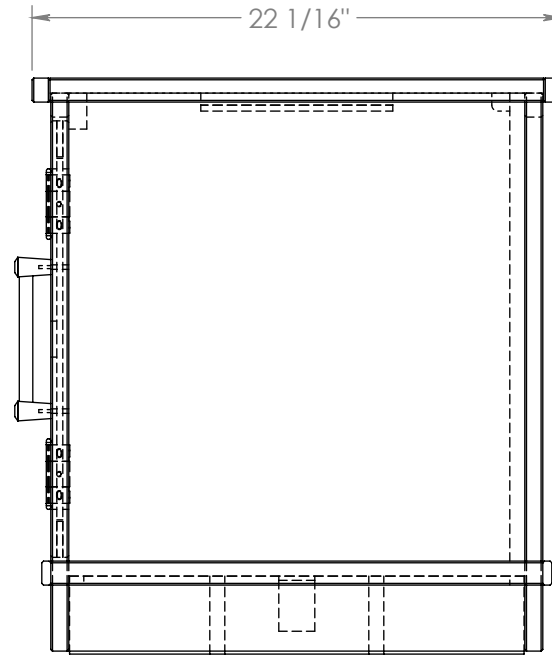

# Legends Furniture

Part#: DV4410.HZD

Part Description: DV4410 Deer Valley Chair Table w/Door

Date: 09/23/2022

Material: Wire Brushed

Width: 14 1/4"

Height: 24"

Depth: 22 1/16"