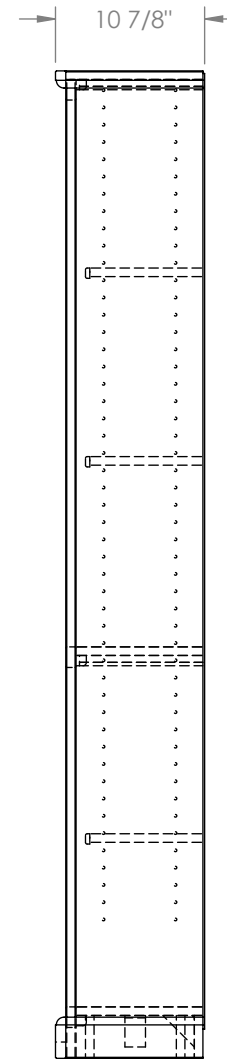

# Legends Furniture

Part#: CY6672.MSH

Part Description: CY6672 Cheyenne Bookcase

Date: 09/06/2022

Material: Assembly

Width: 33 3/4"

Height: 72 1/8"

Depth: 10 7/8"