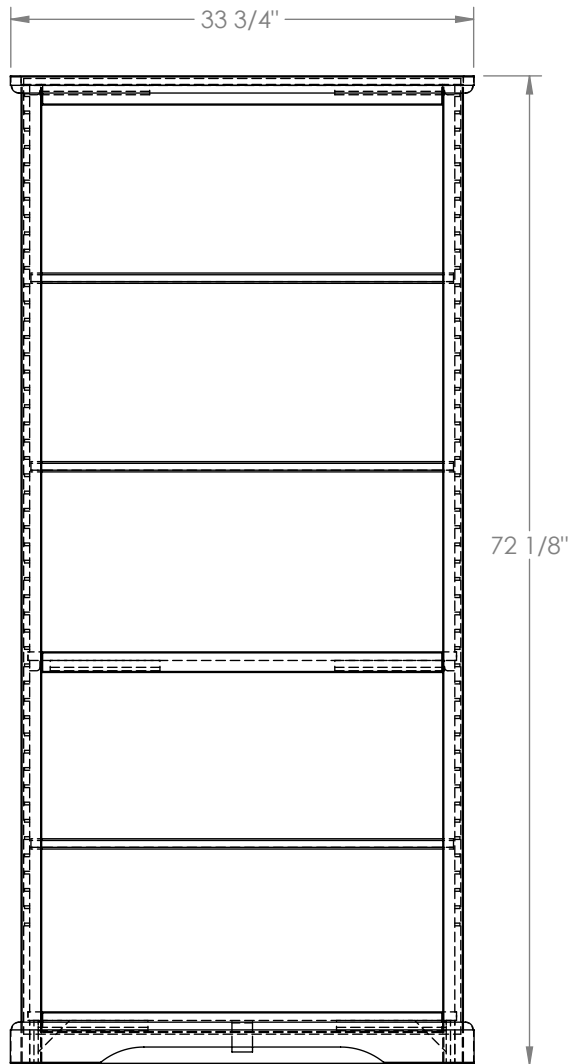

# Legends Furniture

Part#: CY6672.MSH

Part Description: CY6672 Cheyenne Bookcase

Date: 09/06/2022

Material: Assembly

Width: 33 3/4"

Height: 72 1/8"

Depth: 10 7/8"