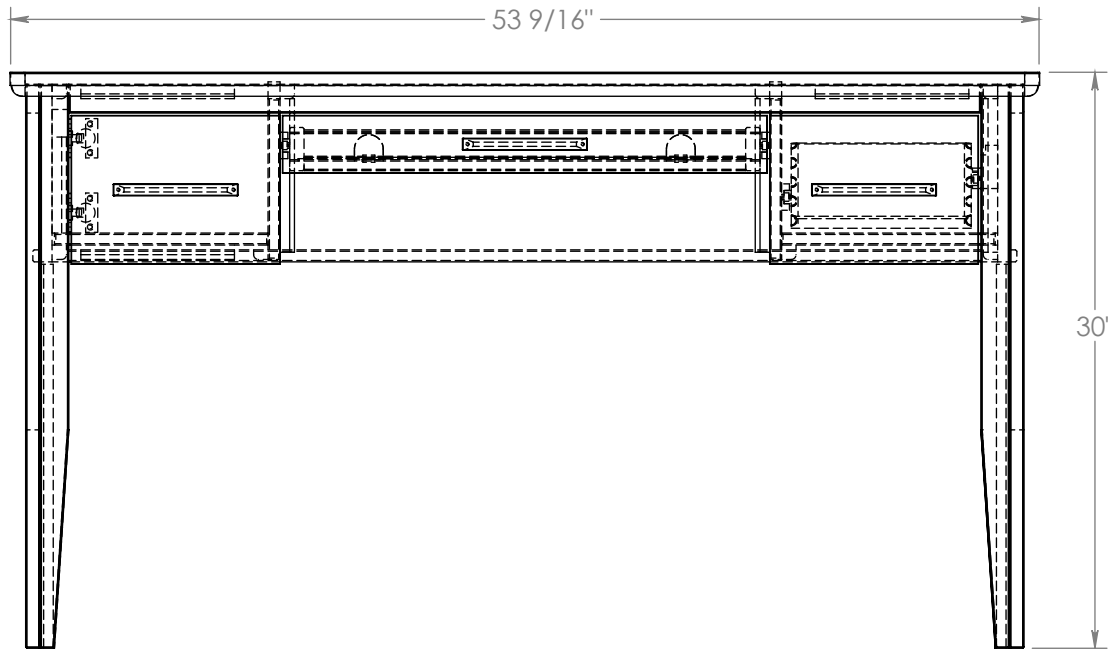

Legends Furniture

Part#: CY6210.MSH

Part Description: CY6210 Cheyenne Writing Desk

Date: 09/22/2022

Material: Assembly

Width: 53 9/16"

Height: 30"

Depth: 21 1/4"

Drawn By: dhoffmann

Legends Furniture

Part#: CY6210.MSH

Part Description: CY6210 Cheyenne Writing Desk

Date: 09/22/2022

Material: Assembly

Width: 53 9/16"

Height: 30"