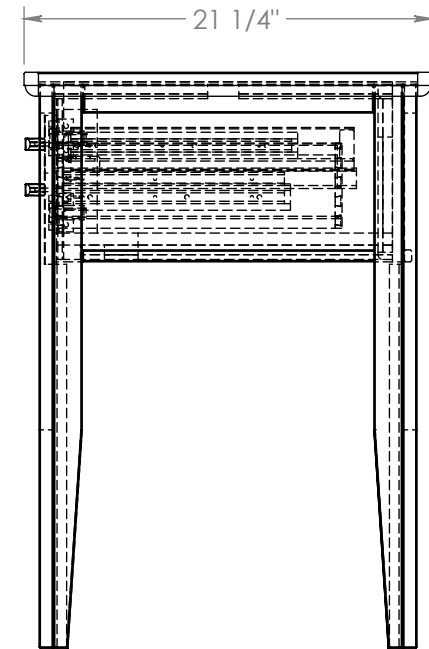

Legends Furniture

Part#: CY6210.MSH

Part Description: CY6210 Cheyenne Writing Desk

Date: 09/22/2022

Material: Assembly

Width: 53 9/16"

Height: 30"

Depth: 21 1/4"

Drawn By: dhoffmann

Legends Furniture

Part#: CY6210.MSH

Part Description: CY6210 Cheyenne Writing Desk

Date: 09/22/2022

Material: Assembly

Width: 53 9/16"

Height: 30"