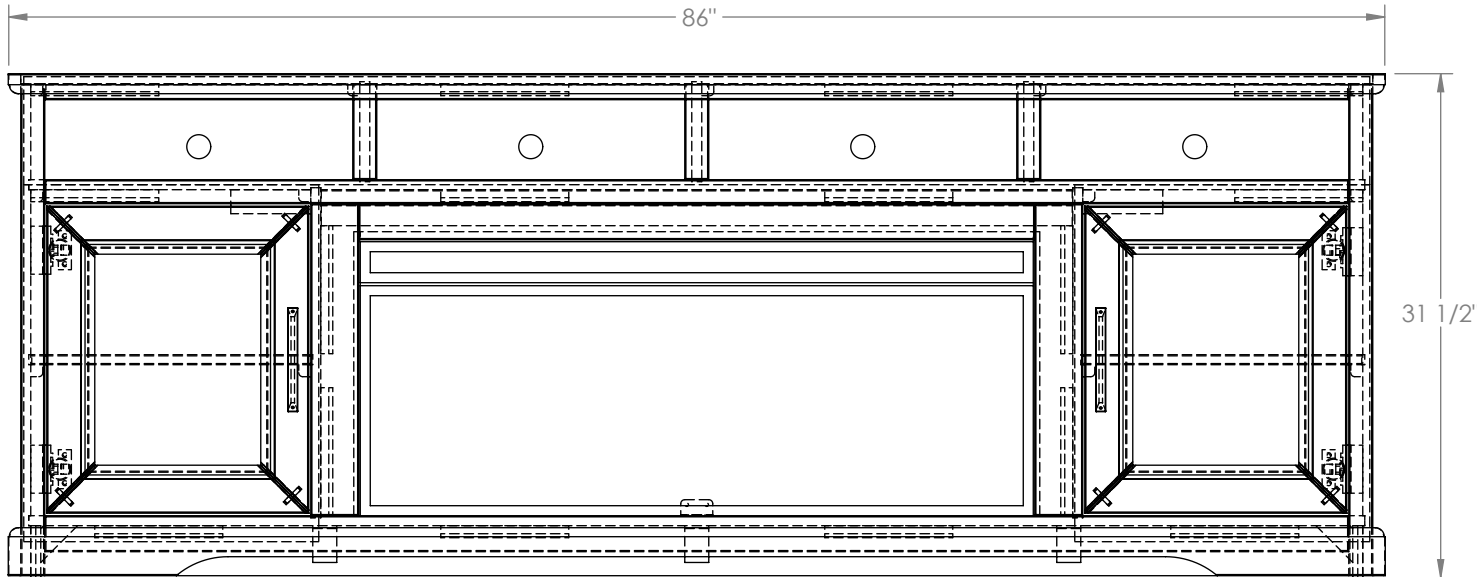

# Legends Furniture

Part#: CY5410.MSH

Part Description: CY5410 Cheyenne Fireplace Console

Date: 08/09/2022

Material: Assembly

Width: 86"

Height: 31 1/2"

Depth: 17 3/8"