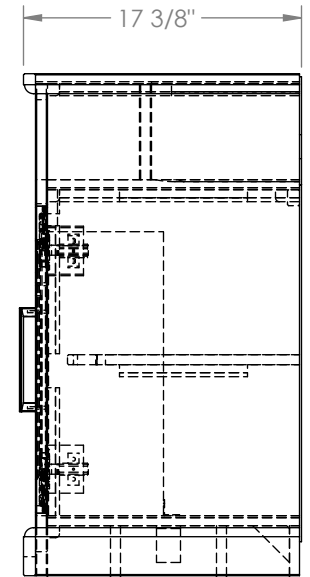

# Legends Furniture

Part#: CY5410.MSH

Part Description: CY5410 Cheyenne Fireplace Console

Date: 08/09/2022

Material: Assembly

Width: 86"

Height: 31 1/2"

Depth: 17 3/8"