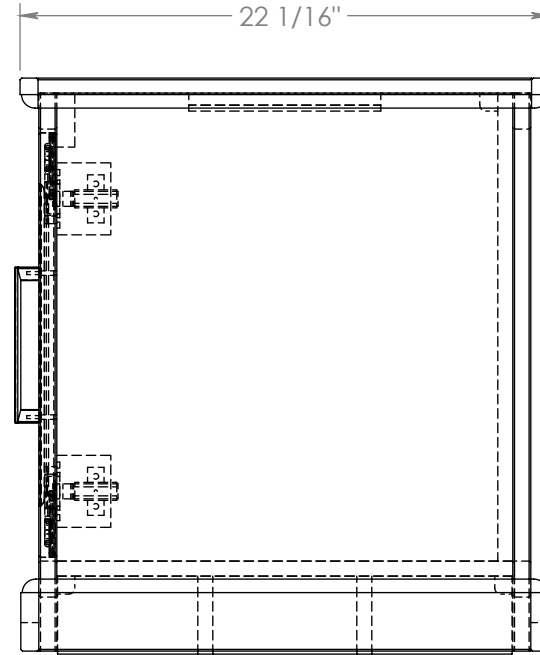

Legends Furniture

Part#: CY4410.MSH

Part Description: CY4410 Cheyenne Chair Table w/Door

Date: 09/21/2022

Material: Assembly

Width: 14 1/4"

Height: 24"

Depth: 22 1/16"

Drawn By: dhoffmann

Legends Furniture

Part#: CY4410.MSH

Part Description: CY4410 Cheyenne Chair Table w/Door

Date: 09/21/2022

Material: Assembly

Width: 14 1/4"

Height: 24"