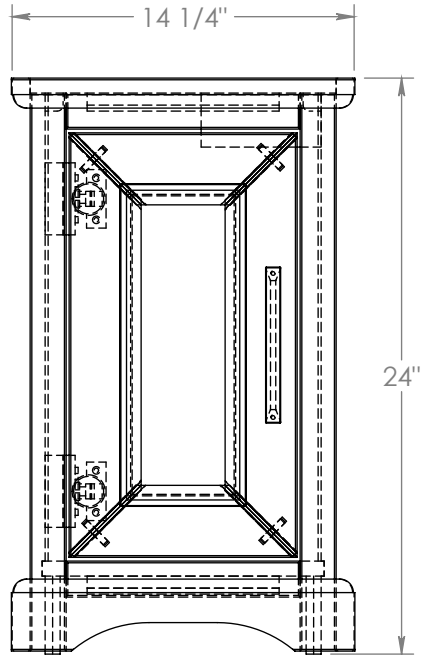

Legends Furniture

Part#: CY4410.MSH

Part Description: CY4410 Cheyenne Chair Table w/Door

Date: 09/21/2022

Material: Assembly

Width: 14 1/4"

Height: 24"

Depth: 22 1/16"

Drawn By: dhoffmann

Legends Furniture

Part#: CY4410.MSH

Part Description: CY4410 Cheyenne Chair Table w/Door

Date: 09/21/2022

Material: Assembly

Width: 14 1/4"

Height: 24"