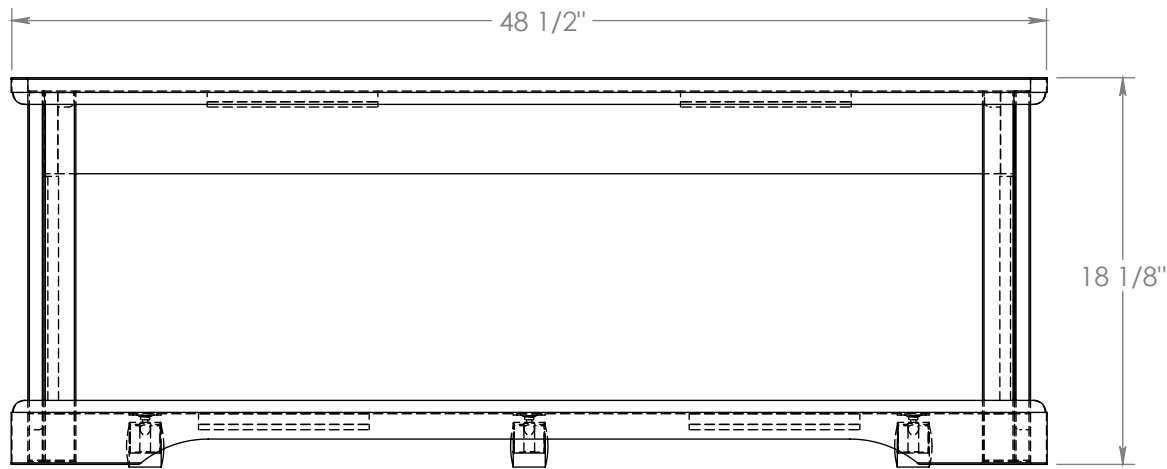

Legends Furniture

Part#: CY4210.MSH

Part Description: CY4210 Cheyenne Cocktail Table

Date: 09/21/2022

Material: Assembly

Width: 48 1/2"

Height: 18 1/8"

Depth: 24 3/4"

Drawn By: dhoffmann

Legends Furniture

Part#: CY4210.MSH

Part Description: CY4210 Cheyenne Cocktail Table

Date: 09/21/2022

Material: Assembly

Width: 48 1/2"

Height: 18 1/8"