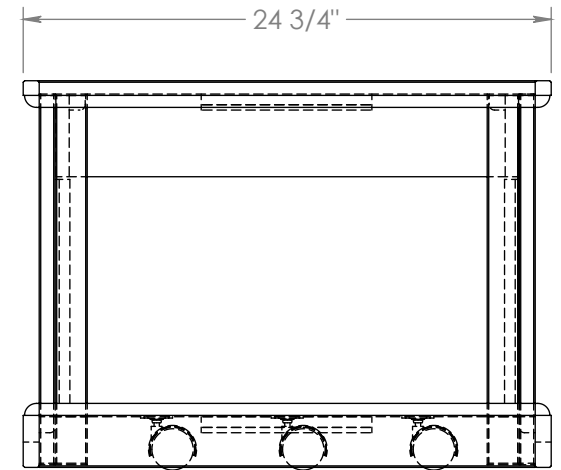

Legends Furniture

Part#: CY4210.MSH

Part Description: CY4210 Cheyenne Cocktail Table

Date: 09/21/2022

Material: Assembly

Width: 48 1/2"

Height: 18 1/8"

Depth: 24 3/4"

Drawn By: dhoffmann

Legends Furniture

Part#: CY4210.MSH

Part Description: CY4210 Cheyenne Cocktail Table

Date: 09/21/2022

Material: Assembly

Width: 48 1/2"

Height: 18 1/8"