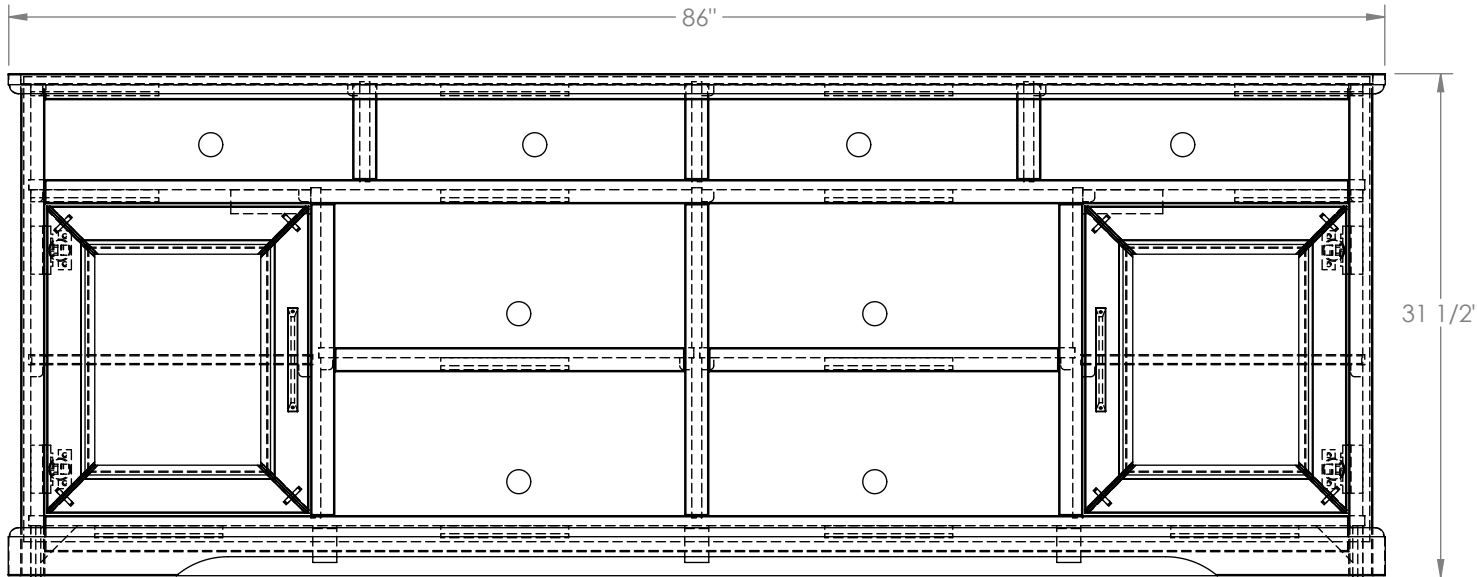

Legends Furniture

Part#: CY1310.MSH

Part Description: CY1310 Cheyenne TV Console

Date: 08/09/2022

Material: Assembly

Width: 86"

Height: 31 1/2"

Depth: 17 3/8"

Drawn By: dhoffmann

Legends Furniture

Part#: CY1310.MSH

Part Description: CY1310 Cheyenne TV Console

Date: 08/09/2022

Material: Assembly

Width: 86"

Height: 31 1/2"