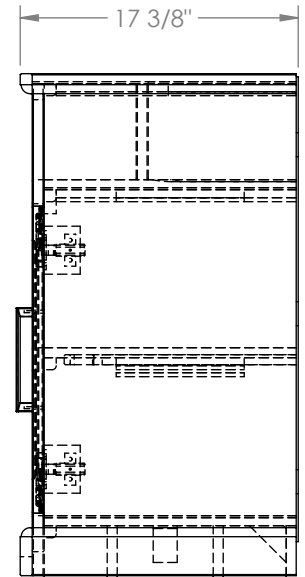

Legends Furniture

Part#: CY1310.MSH

Part Description: CY1310 Cheyenne TV Console

Date: 08/09/2022

Material: Assembly

Width: 86"

Height: 31 1/2"

Depth: 17 3/8"

Drawn By: dhoffmann

Legends Furniture

Part#: CY1310.MSH

Part Description: CY1310 Cheyenne TV Console

Date: 08/09/2022

Material: Assembly

Width: 86"

Height: 31 1/2"