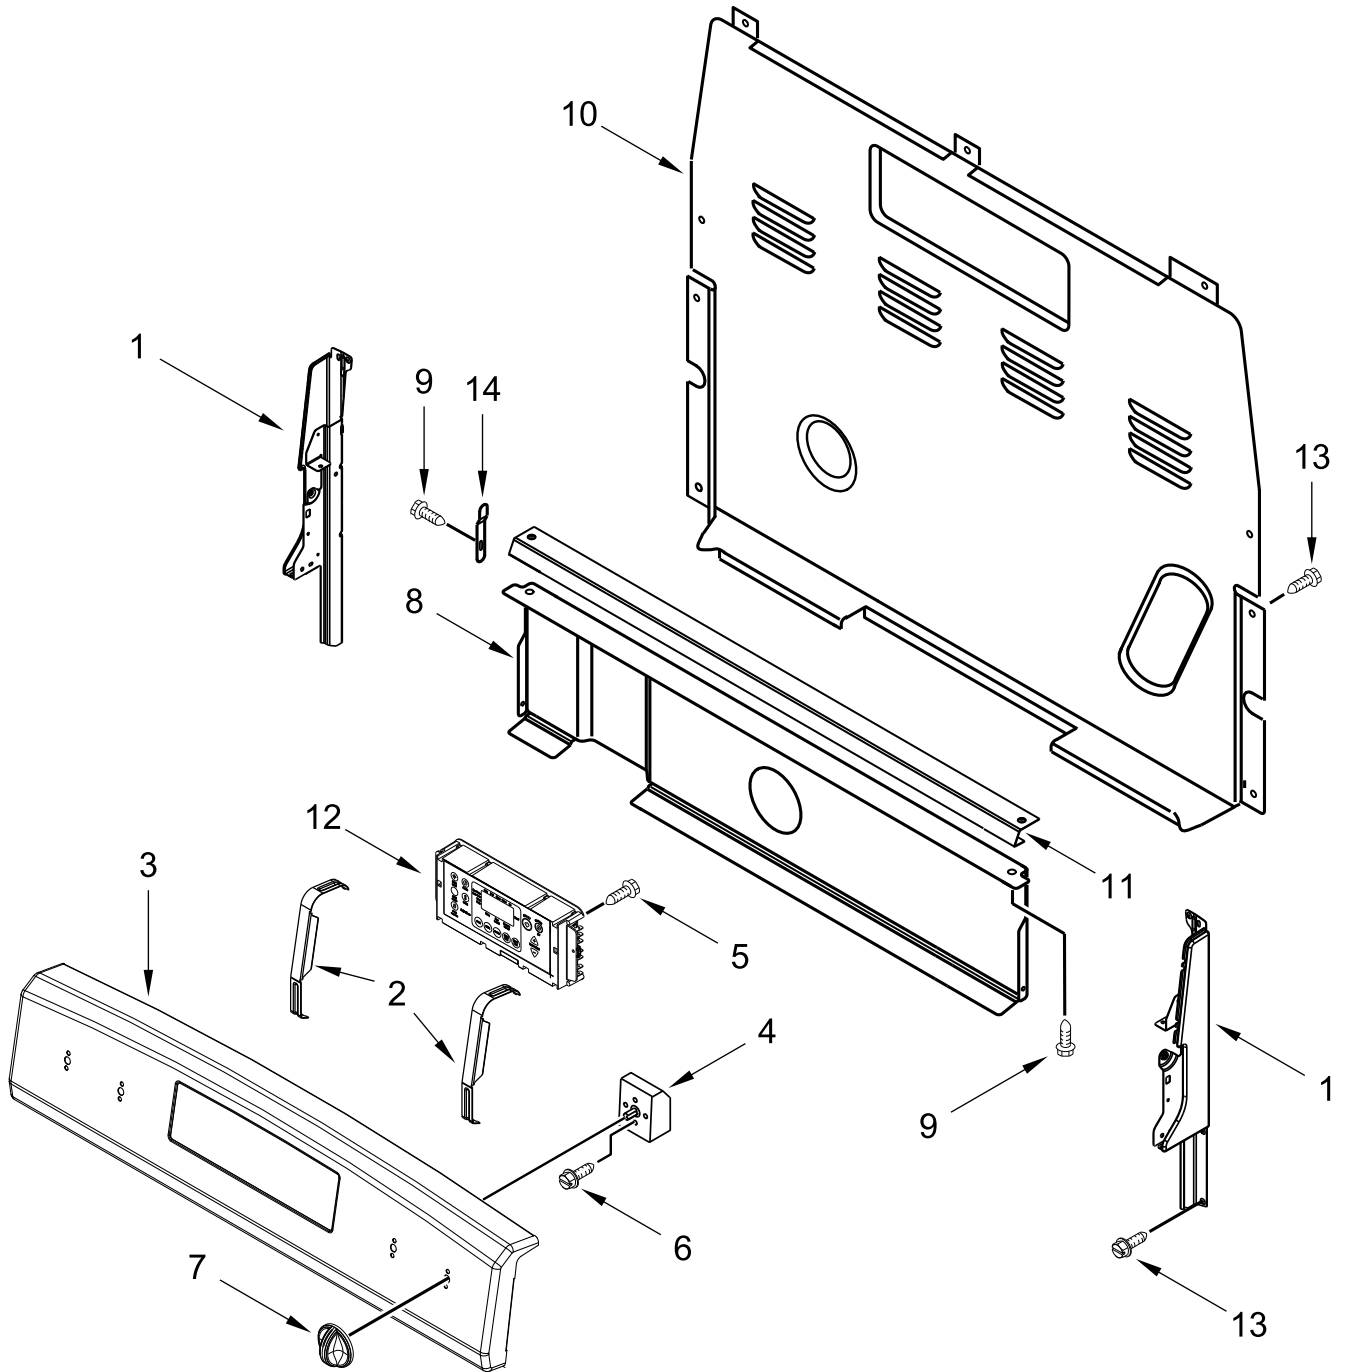

AMANA®

30" ELECTRIC FREESTANDING SELF CLEAN RANGE

MODELS:

ACR4303MMS0 (Stainless)

COOKTOP PARTS

COOKTOP PARTS

<u>Illus. No.</u>	<u>Part No.</u>	<u>Description</u>	<u>Illus. No.</u>	<u>Part No.</u>	<u>Description</u>	<u>Illus. No.</u>	<u>Part No.</u>	<u>Description</u>
1		Literature Parts	5	3196178	Screw	11	814399	Receptacle, Element
	W11509598	User Instructions	6	3195812	Rod, Support			FOLLOWING PARTS NOT ILLUSTRATED
	W11401726	Tech Sheet	7	7101P485-60	Screw, Anti-Tip Kit			
	W11481066	Quick Start Guide	8	3196154	Screw	W11452635		Harness, Main
2	W10196406	Bowl, Drip (6") (Right Front and Left Rear)	9	W11364018	Element, Coil Heating (1500W) (Right Front and Left Rear)	W11134595		Harness, Cooktop
	W10196405	Bowl, Drip (8") (Left Front and Right Rear)		W11364019	Element, Coil Heating (2400W) (Left Front and Right Rear)	W10281322		Kit, Bare Wire Adapter Block
3		Cooktop						
	3186233	Black	10	W11379945	Bracket, Anti-Tip			
4	3195060	Hinge, Cooktop						

CONTROL PANEL PARTS

CONTROL PANEL PARTS

<u>Illus.</u> <u>No.</u>	<u>Part No.</u>	<u>Description</u>	<u>Illus.</u> <u>No.</u>	<u>Part No.</u>	<u>Description</u>	<u>Illus.</u> <u>No.</u>	<u>Part No.</u>	<u>Description</u>
1		Endcap	5	3196169	Screw	13	3196178	Screw
	W11130372	Black (Left)	6	3400882	Screw	14	3196200	Clip, Spring
	W11130379	Black (Right)	7		Knob, Infinite			
2	W10695491	Bracket, Control		W10844801	Black			
3		Panel, Control	8	W10134247	Shield, Heat			
	W11157014	Stainless	9	3196165	Screw			
4	3148952	Switch, Infinite (Yellow)	10	8272473	Cover, Upper Rear			
		(Right Front and Left Rear)	11	W10525121	Bracket, Console Mounting			
	3148954	Switch, Infinite (Orange)	12		Control, Electronic (LCX)			
		(Left Front and Right Rear)		W11511568	Black			