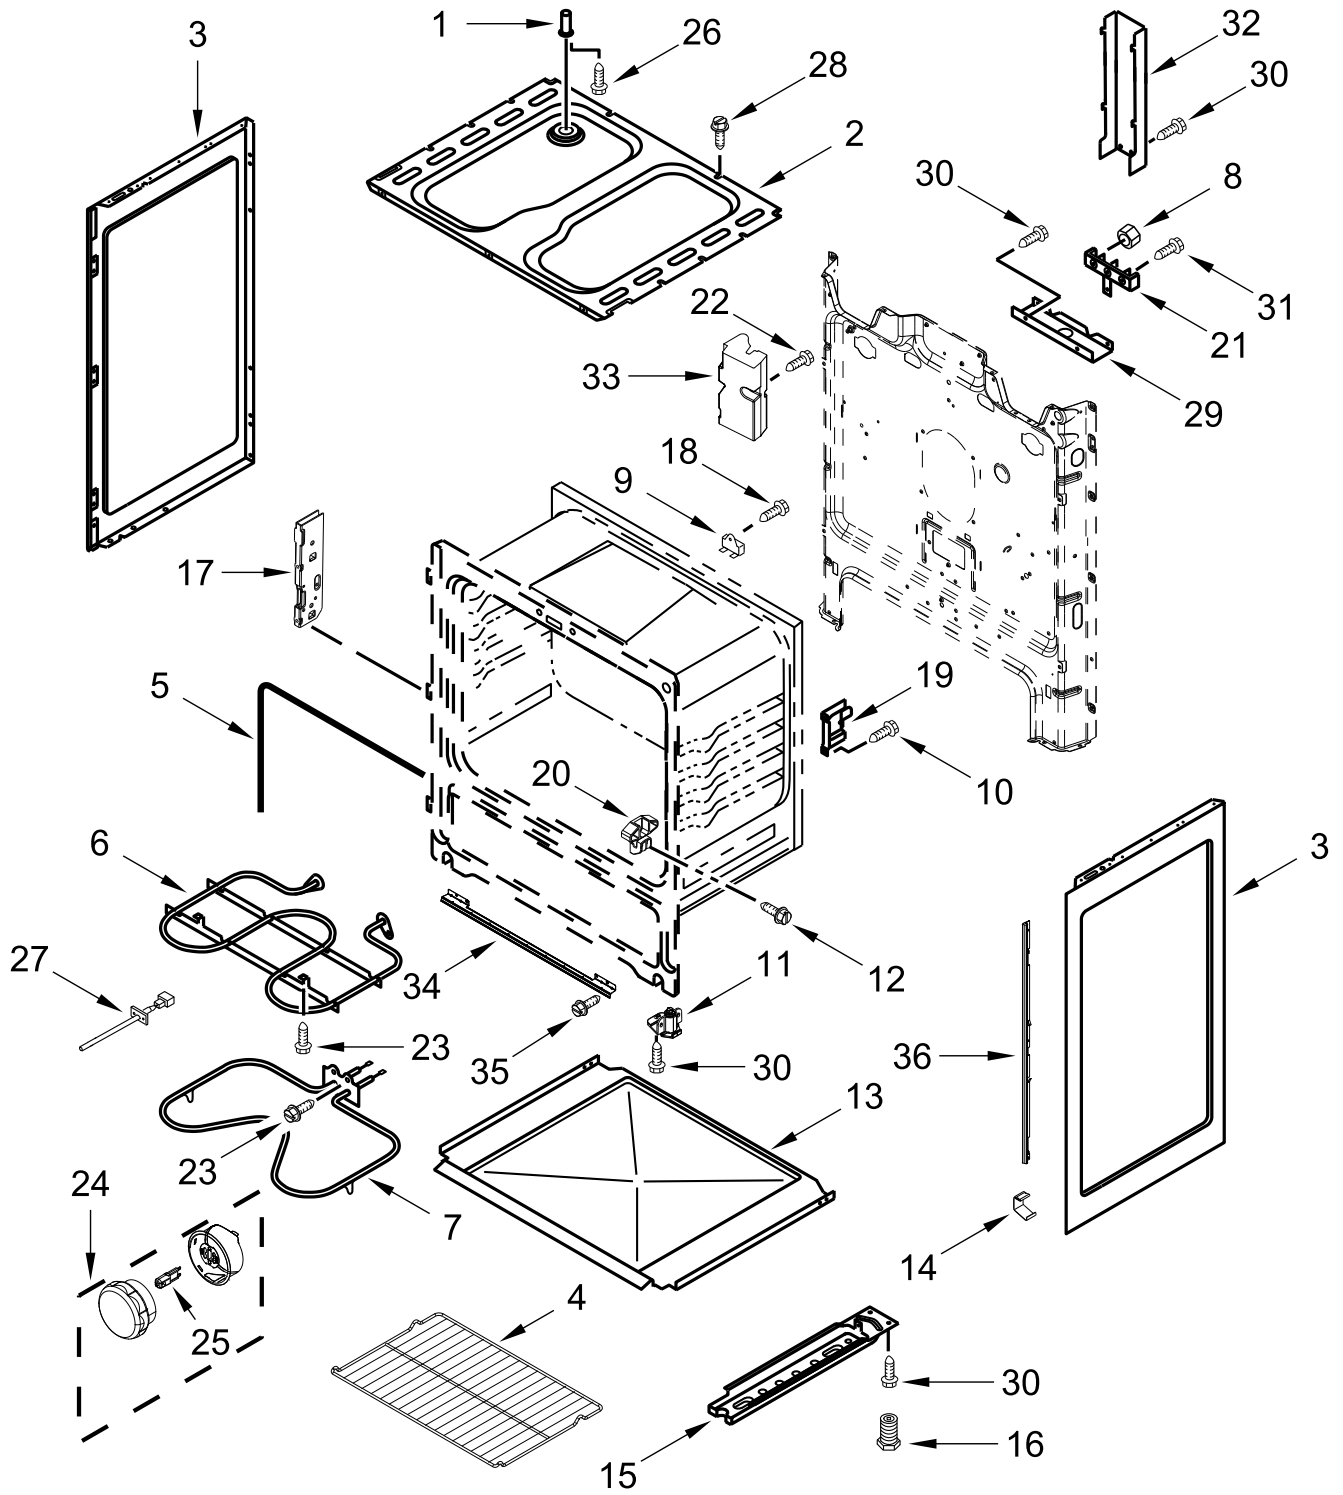

CHASSIS PARTS

CHASSIS PARTS

<u>Illus. No.</u>	<u>Part No.</u>	<u>Description</u>
1	W11222267	Tube, Vent
2	W10209613	Box, Burner
3		Panel, Side
	W10162245	Black
4	W11173792	Rack, Oven
5	W10129032	Seal, Door
6	W10308476	Element, Broil
7	W11022836	Element, Bake
8	3400029	Nut
9	3196548	Fuse, Thermal
10	3196169	Screw
11	W10341186	Front Foot Assembly
12	W10067840	Screw
13	8054068	Retainer, Insulation
14	W10137382	Clip, Panel

<u>Illus. No.</u>	<u>Part No.</u>	<u>Description</u>
15	W10390008	Base Rail Assembly (Left)
	W10390007	Base Rail Assembly (Right)
16	W10058460	Foot, Leveling
17	W10289077	Receiver, Hinge
18	3196172	Screw
19	W10404688	Clip, Oven Support
20	W10674705	Glide, Drawer Front
21	W10245259	Block, Terminal
22	W11034869	Screw
23	3196174	Screw
24	W11544377	Light Assembly
25	W10571723	Bulb, Halogen 40 Watts
26	3196567	Screw

<u>Illus. No.</u>	<u>Part No.</u>	<u>Description</u>
27	W10181986	Sensor, Oven
28	3196165	Screw
29	3186034	Bracket, Service
30	3196178	Screw
31	3400016	Screw
32	W10326122	Cover, Terminal Block
33	W10910404	Counterweight
34	W11464547	Bracket, Front Frame
35	3196560	Screw
36	W11510560	Barrier Rail, Rubber (Left & Right)
		FOLLOWING PARTS NOT ILLUSTRATED
	8273263	Insulation, Wrap
	8272611	Insulation, Back