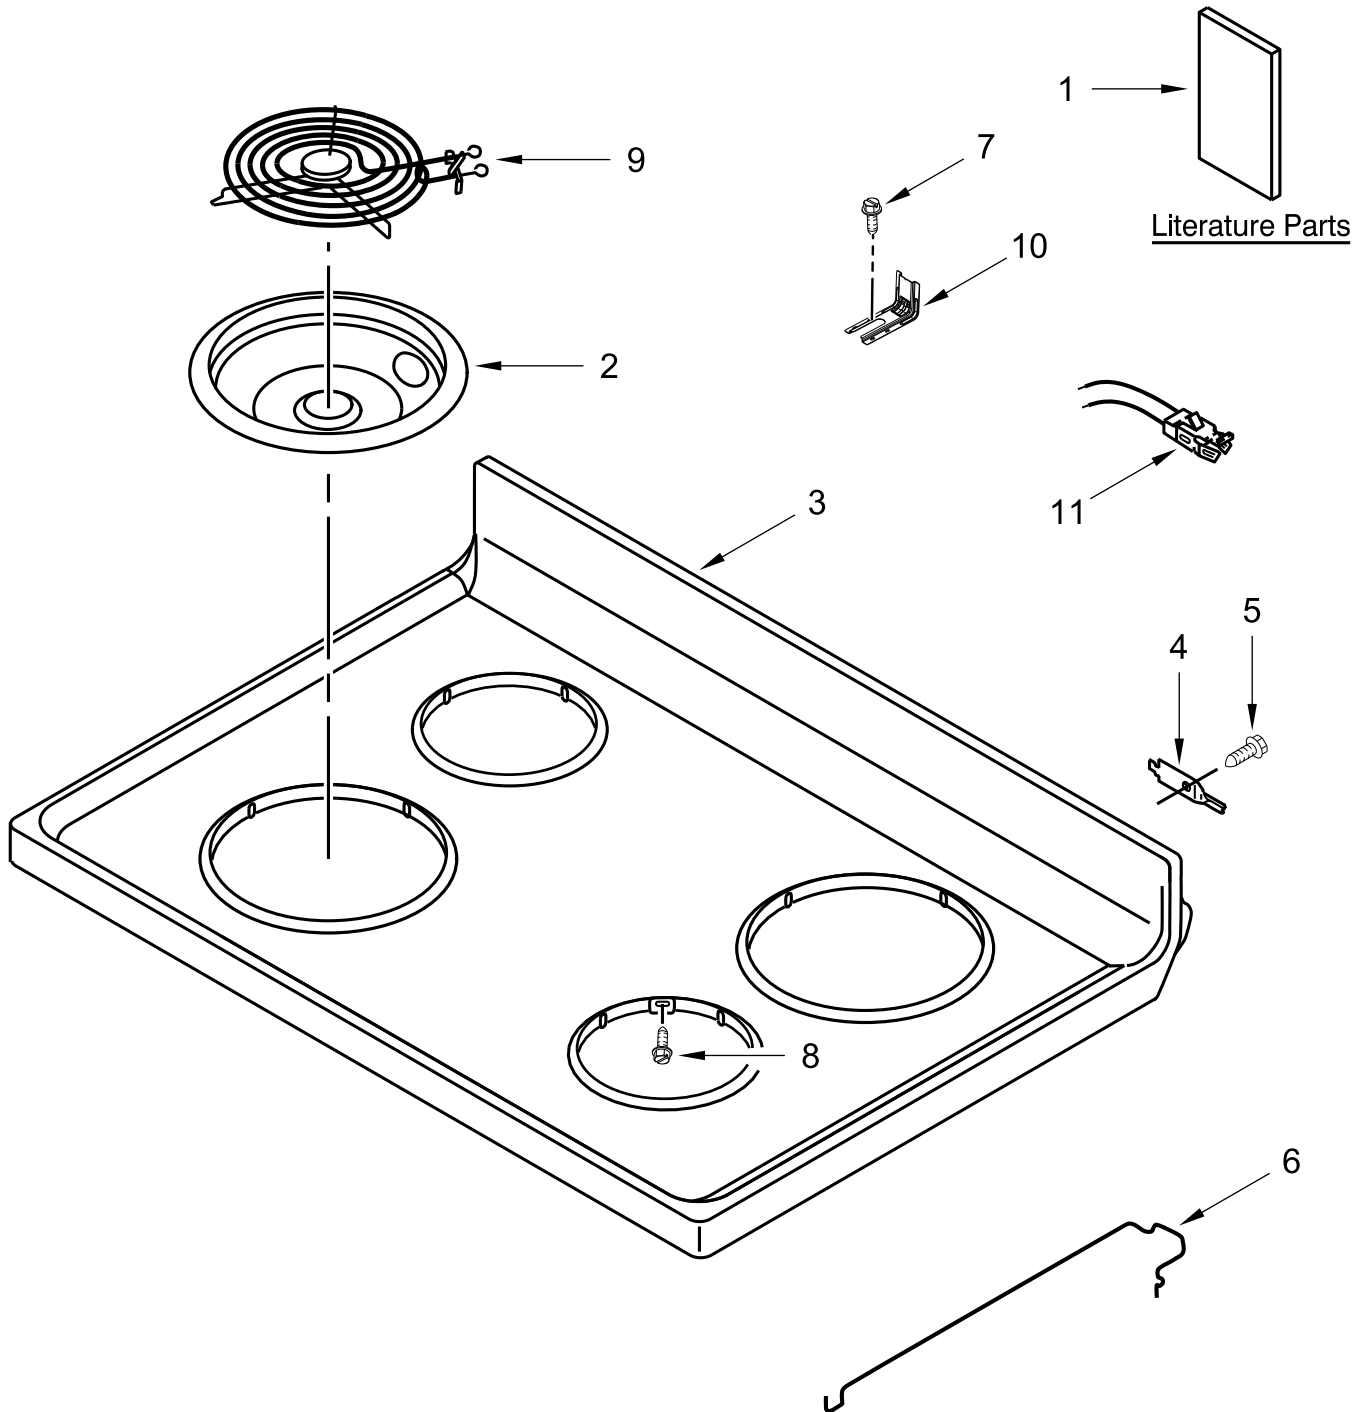

AMANA®

30" ELECTRIC FREESTANDING SELF CLEAN RANGE

MODELS:

ACR4303MMS0 (Stainless)

COOKTOP PARTS

COOKTOP PARTS

<u>Illus. No.</u>	<u>Part No.</u>	<u>Description</u>	<u>Illus. No.</u>	<u>Part No.</u>	<u>Description</u>	<u>Illus. No.</u>	<u>Part No.</u>	<u>Description</u>
1		Literature Parts	5	3196178	Screw	11	814399	Receptacle, Element
	W11509598	User Instructions	6	3195812	Rod, Support			FOLLOWING PARTS NOT ILLUSTRATED
	W11401726	Tech Sheet	7	7101P485-60	Screw, Anti-Tip Kit			
	W11481066	Quick Start Guide	8	3196154	Screw	W11452635		Harness, Main
2	W10196406	Bowl, Drip (6") (Right Front and Left Rear)	9	W11364018	Element, Coil Heating (1500W) (Right Front and Left Rear)	W11134595		Harness, Cooktop
	W10196405	Bowl, Drip (8") (Left Front and Right Rear)		W11364019	Element, Coil Heating (2400W) (Left Front and Right Rear)	W10281322		Kit, Bare Wire Adapter Block
3		Cooktop						
	3186233	Black	10	W11379945	Bracket, Anti-Tip			
4	3195060	Hinge, Cooktop						

CONTROL PANEL PARTS

CONTROL PANEL PARTS

<u>Illus.</u> <u>No.</u>	<u>Part No.</u>	<u>Description</u>	<u>Illus.</u> <u>No.</u>	<u>Part No.</u>	<u>Description</u>	<u>Illus.</u> <u>No.</u>	<u>Part No.</u>	<u>Description</u>
1		Endcap	5	3196169	Screw	13	3196178	Screw
	W11130372	Black (Left)	6	3400882	Screw	14	3196200	Clip, Spring
	W11130379	Black (Right)	7		Knob, Infinite			
2	W10695491	Bracket, Control		W10844801	Black			
3		Panel, Control	8	W10134247	Shield, Heat			
	W11157014	Stainless	9	3196165	Screw			
4	3148952	Switch, Infinite (Yellow)	10	8272473	Cover, Upper Rear			
		(Right Front and Left Rear)	11	W10525121	Bracket, Console Mounting			
	3148954	Switch, Infinite (Orange)	12		Control, Electronic (LCX)			
		(Left Front and Right Rear)		W11511568	Black			