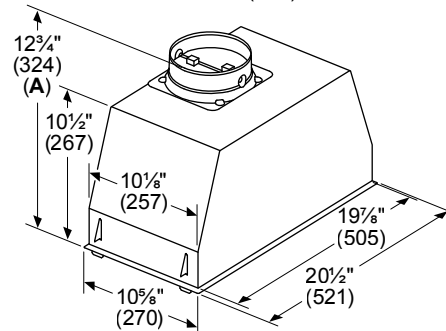

Notes: All height, width and depth dimensions are shown in inches. BSH reserves the absolute and unrestricted right to change product materials and specifications, at any time, without notice. Consult the product's installation instructions for final dimensional data and other details prior to making cutout.

24" Custom Insert

300 Series – Stainless Steel HUI34253UC

BOSCH
Invented for life

Installation Details

HOOD DIMENSIONS

measurements in inches (mm)

A: Total height with 6" (152) duct transition

CUTOUT FOR INSERT

measurements in inches (mm)

A: Location of duct opening (from back inside edge of cabinet)

B: Min. height for vertical discharge = 15" (381), min. height for horizontal discharge or recirculation = 23" (584)