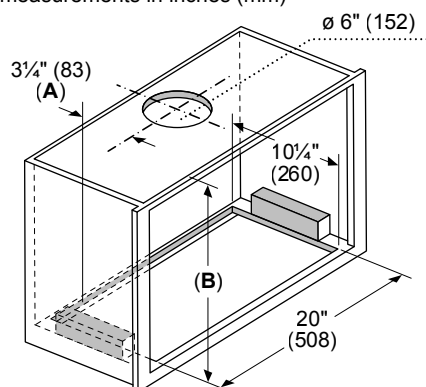

Notes: All height, width and depth dimensions are shown in inches. BSH reserves the absolute and unrestricted right to change product materials and specifications, at any time, without notice. Consult the product's installation instructions for final dimensional data and other details prior to making cutout.

24" Custom Insert

300 Series – Stainless Steel HUI34253UC

BOSCH
Invented for life

Installation Details

HOOD DIMENSIONS

measurements in inches (mm)

A: Total height with 6" (152) duct transition

CUTOUT FOR INSERT

measurements in inches (mm)

A: Location of duct opening (from back inside edge of cabinet)

B: Min. height for vertical discharge = 15" (381), min. height for horizontal discharge or recirculation = 23" (584)