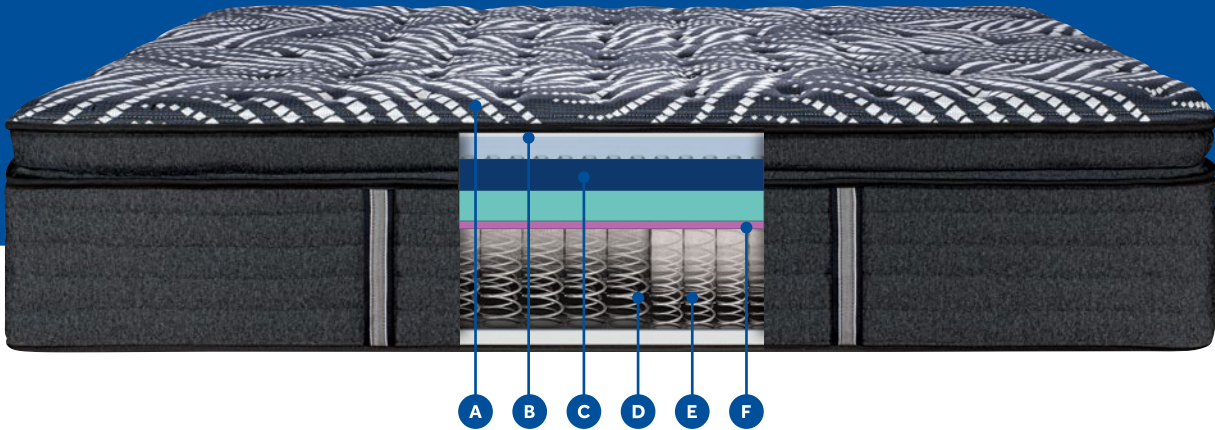

Posturepedic
LUXURY

RMHC H3

HYBRID EUROPILLOWTOP
SOFT • 15½" PROFILE HEIGHT

SEALYCOOL™ FABRIC TECHNOLOGY

A proven cool-to-the touch fibre technology that absorbs, stores and releases heat for optimum climate control.

SUPREMELOFT™ QUILT FEATURING SILK & WOOL

Silk and wool fibres combine with cool, soft, silky micro-adjustment fibres for ultimate climate controlled comfort.

GELSENSE™ MAX MEMORY FOAM

An innovative, gel infused memory foam, positioned from head to toe, designed to sense and respond to your body's unique shape, providing personalized comfort and support.

SEALYMAX™ CORE SYSTEM FEATURING SEALYRESPONSE™ PRO & SOLIDSUPPORT™ COILS

117 strategically placed, double-packed SolidSupport™ coils zoned in the centre third of the mattress to provide additional push-back support where you need it most.

SOLIDEDGE™ PRO COIL EDGE SYSTEM

A high-density, flexible coil border surrounding the mattress provides flexible edge support, more space to sleep and added durability.

TARGETED SMARTLATEX™

OEKO-TEX® certified responsive comfort, contours to the body's movement throughout the night and provides uplifting support for a weightless feel.