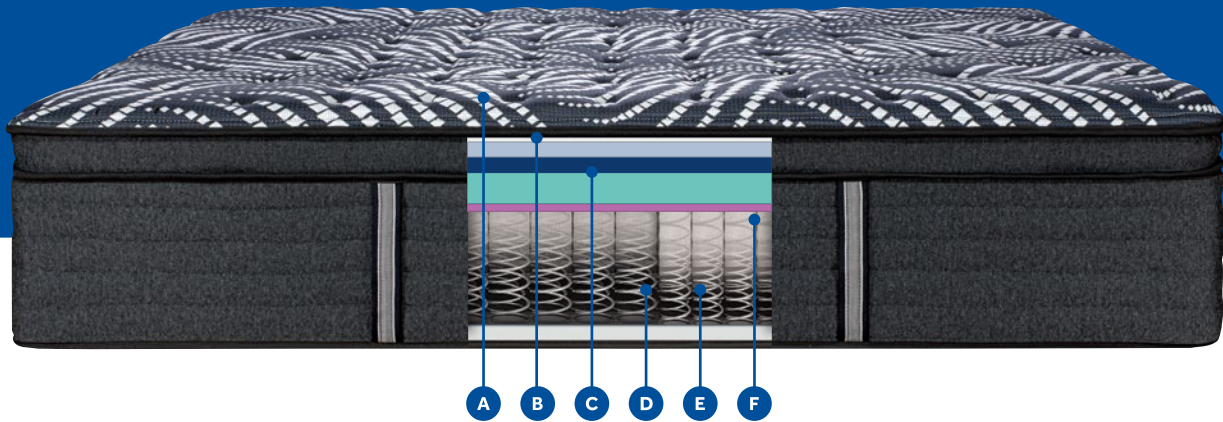

SOLIDEDGE™ PRO COIL EDGE SYSTEM

A high-density, flexible coil border surrounding the mattress provides flexible edge support, more space to sleep and added durability.

TARGETED SMARTLATEX™

OEKO-TEX® certified responsive comfort, contours to the body's movement throughout the night and provides uplifting support for a weightless feel.

HYBRID EUROTOP

MEDIUM • 14½" PROFILE HEIGHT

SEALYCOOL™ FABRIC TECHNOLOGY

A proven cool-to-the touch fibre technology that absorbs, stores and releases heat for optimum climate control.

SUPREMELOFT™ QUILT FEATURING SILK & WOOL

Silk and wool fibres combine with cool, soft, silky micro-adjustment fibres for ultimate climate controlled comfort.

GELSENSE™ MAX MEMORY FOAM

An innovative, gel infused memory foam, positioned from head to toe, designed to sense and respond to your body's unique shape, providing personalized comfort and support.