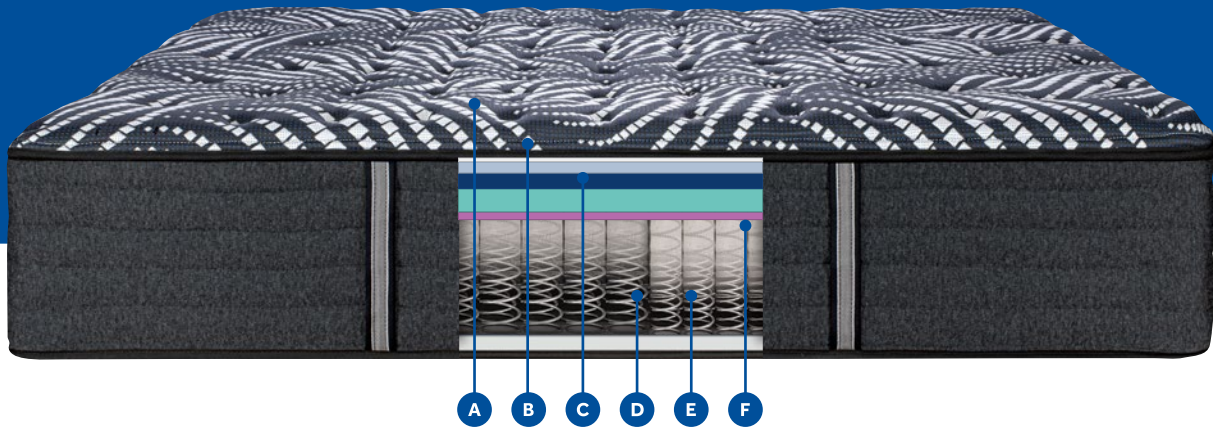

SOLIDEDGE™ PRO COIL EDGE SYSTEM

A high-density, flexible coil border surrounding the mattress provides flexible edge support, more space to sleep and added durability.

TARGETED SMARTLATEX™

OEKO-TEX® certified responsive comfort, contours to the body's movement throughout the night and provides uplifting support for a weightless feel.

E

Edge Design

SolidEdge™ PRO Coil Edge

F

Targeted Support

½" SmartLatex™ + Zoned Pocket Coil Support

Posturepedic
LUXURY

RMHC H1

HYBRID TIGHT TOP
FIRM • 13½" PROFILE HEIGHT

SEALYCOOL™ FABRIC TECHNOLOGY

A proven cool-to-the touch fibre technology that absorbs, stores and releases heat for optimum climate control.

SUPREMELOFT™ QUILT FEATURING SILK & WOOL

Silk and wool fibres combine with cool, soft, silky micro-adjustment fibres for ultimate climate controlled comfort.

GELSENSE™ MAX MEMORY FOAM

An innovative, gel infused memory foam, positioned from head to toe, designed to sense and respond to your body's unique shape, providing personalized comfort and support.