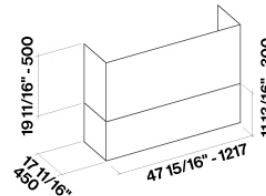

Optional chimney