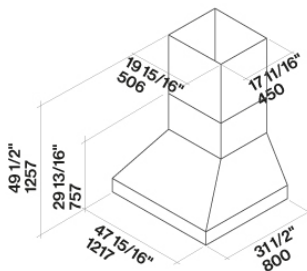

PYRAMID OUTDOOR

Version

FOPYR48W12OS Wall - 48"
(120 cm) - 1200 CFM

Collection

Outdoor

EAN code

8034122362984

Photograph is for information purposes only
May not correspond to the selected version

FEATURES

- LED lighting
- Optional Chimney
- Professional Baffle Filters
- Knob control

TECHNICAL FEATURES

- Installation type**
Wall
- Dimensions**
48 / 120 cm
- Finish**
Scotch brite stainless steel (AISI 304)
- Motor**
600 CFM
- Type of control**
Mechanical control
- Lighting**
LED Strip (3000K)

PACKAGING:WEIGHTS AND VOLUMES

- Gross weight**
124 lbs
- Net weight**
108 lbs
- Volumes**
31 ft³
- Packaging size**
Length
53 in
Height
36 in
Depth
29 in

CONSUMPTION AND CONNECTION FEATURES

- Maximum consumption**
850 W

Lateral view

Top view