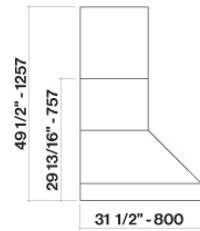

PYRAMID OUTDOOR

Version

FOPYR48W12OS Wall - 48"
(120 cm) - 1200 CFM

Collection

Outdoor

EAN code

8034122362984

Photograph is for information purposes only
May not correspond to the selected version

FEATURES

- LED lighting
- Optional Chimney
- Professional Baffle Filters
- Knob control

TECHNICAL FEATURES

- Installation type**
Wall
- Dimensions**
48 / 120 cm
- Finish**
Scotch brite stainless steel (AISI 304)
- Motor**
600 CFM
- Type of control**
Mechanical control
- Lighting**
LED Strip (3000K)

PACKAGING:WEIGHTS AND VOLUMES

- Gross weight**
124 lbs
- Net weight**
108 lbs
- Volumes**
31 ft³
- Packaging size**
Length
53 in
Height
36 in
Depth
29 in

CONSUMPTION AND CONNECTION FEATURES

- Maximum consumption**
850 W

Lateral view

Top view