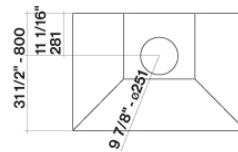

PACKAGING:WEIGHTS AND VOLUMES

- Gross weight**
124 lbs
- Net weight**
108 lbs
- Volumes**
31 ft³
- Packaging size**
Length
53 in
Height
36 in
Depth
29 in

CONSUMPTION AND CONNECTION FEATURES

- Maximum consumption**
850 W

Lateral view

Top view