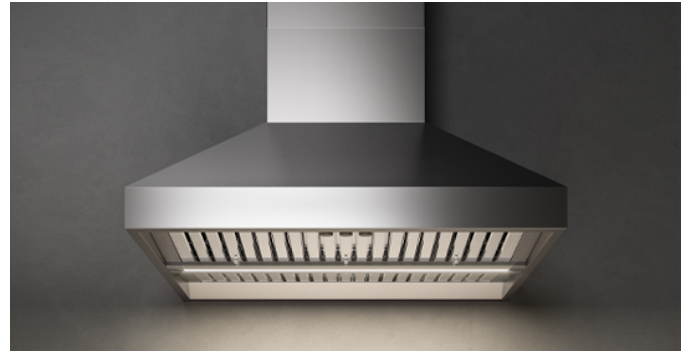

PYRAMID OUTDOOR

Version

FOPYR48W12OS Wall - 48"
(120 cm) - 1200 CFM

Collection

Outdoor

EAN code

8034122362984

Photograph is for information purposes only
May not correspond to the selected version

FEATURES

- LED lighting
- Optional Chimney
- Professional Baffle Filters
- Knob control

TECHNICAL FEATURES

- Installation type**
Wall
- Dimensions**
48 / 120 cm
- Finish**
Scotch brite stainless steel (AISI 304)
- Motor**
600 CFM
- Type of control**
Mechanical control
- Lighting**
LED Strip (3000K)

PACKAGING:WEIGHTS AND VOLUMES

- Gross weight**
124 lbs
- Net weight**
108 lbs
- Volumes**
31 ft³
- Packaging size**
Length
53 in
Height
36 in
Depth
29 in

CONSUMPTION AND CONNECTION FEATURES

- Maximum consumption**
850 W