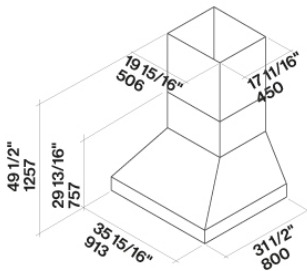

PYRAMID OUTDOOR

Version

FOPYR36W12OS Wall - 36"
(90 cm) - 1200 CFM

Collection

Outdoor

EAN code

8034122363004

Photograph is for information purposes only
May not correspond to the selected version

FEATURES

LED lighting
Optional Chimney
Professional Baffle Filters
Knob control

TECHNICAL FEATURES

Installation type
Wall
Dimensions
36 / 90 cm
Finish
Scotch brite stainless steel (AISI 304)
Motor
600 CFM
Type of control
Mechanical control
Lighting
LED Strip (3000K)

PACKAGING:WEIGHTS AND VOLUMES

Gross weight
107 lbs
Net weight
91 lbs
Volumes
25 ft³
Packaging size
Length
41 in
Height
36 in
Depth
30 in

CONSUMPTION AND CONNECTION FEATURES

Maximum consumption
850 W

Top view