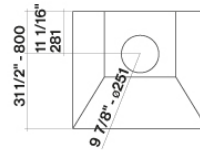

PYRAMID OUTDOOR

Version

FOPYR36W12OS Wall - 36"
(90 cm) - 1200 CFM

Collection

Outdoor

EAN code

8034122363004

Photograph is for information purposes only
May not correspond to the selected version

FEATURES

LED lighting
Optional Chimney
Professional Baffle Filters
Knob control

TECHNICAL FEATURES

Installation type
Wall
Dimensions
36 / 90 cm
Finish
Scotch brite stainless steel (AISI 304)
Motor
600 CFM
Type of control
Mechanical control
Lighting
LED Strip (3000K)

PACKAGING:WEIGHTS AND VOLUMES

Gross weight
107 lbs
Net weight
91 lbs
Volumes
25 ft³
Packaging size
Length
41 in
Height
36 in
Depth
30 in

CONSUMPTION AND CONNECTION FEATURES

Maximum consumption
850 W

Top view