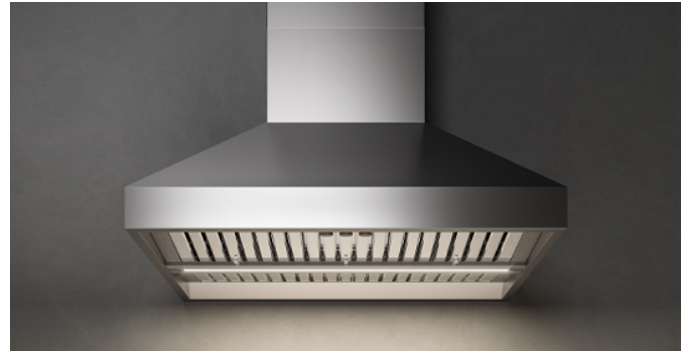

PYRAMID OUTDOOR

Version

FOPYR36W12OS Wall - 36"
(90 cm) - 1200 CFM

Collection

Outdoor

EAN code

8034122363004

Photograph is for information purposes only
May not correspond to the selected version

FEATURES

LED lighting
Optional Chimney
Professional Baffle Filters
Knob control

TECHNICAL FEATURES

Installation type
Wall
Dimensions
36 / 90 cm
Finish
Scotch brite stainless steel (AISI 304)
Motor
600 CFM
Type of control
Mechanical control
Lighting
LED Strip (3000K)

PACKAGING:WEIGHTS AND VOLUMES

Gross weight
107 lbs
Net weight
91 lbs
Volumes
25 ft³
Packaging size
Length
41 in
Height
36 in
Depth
30 in

CONSUMPTION AND CONNECTION FEATURES

Maximum consumption
850 W