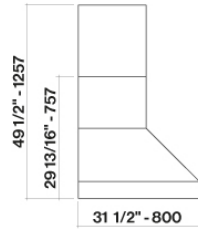

PYRAMID OUTDOOR

Version

FOPYR36W12OS Wall - 36"
(90 cm) - 1200 CFM

Collection

Outdoor

EAN code

8034122363004

Photograph is for information purposes only
May not correspond to the selected version

FEATURES

LED lighting
Optional Chimney
Professional Baffle Filters
Knob control

TECHNICAL FEATURES

Installation type
Wall
Dimensions
36 / 90 cm
Finish
Scotch brite stainless steel (AISI 304)
Motor
600 CFM
Type of control
Mechanical control
Lighting
LED Strip (3000K)

PACKAGING:WEIGHTS AND VOLUMES

Gross weight
107 lbs
Net weight
91 lbs
Volumes
25 ft³
Packaging size
Length
41 in
Height
36 in
Depth
30 in

CONSUMPTION AND CONNECTION FEATURES

Maximum consumption
850 W

Top view