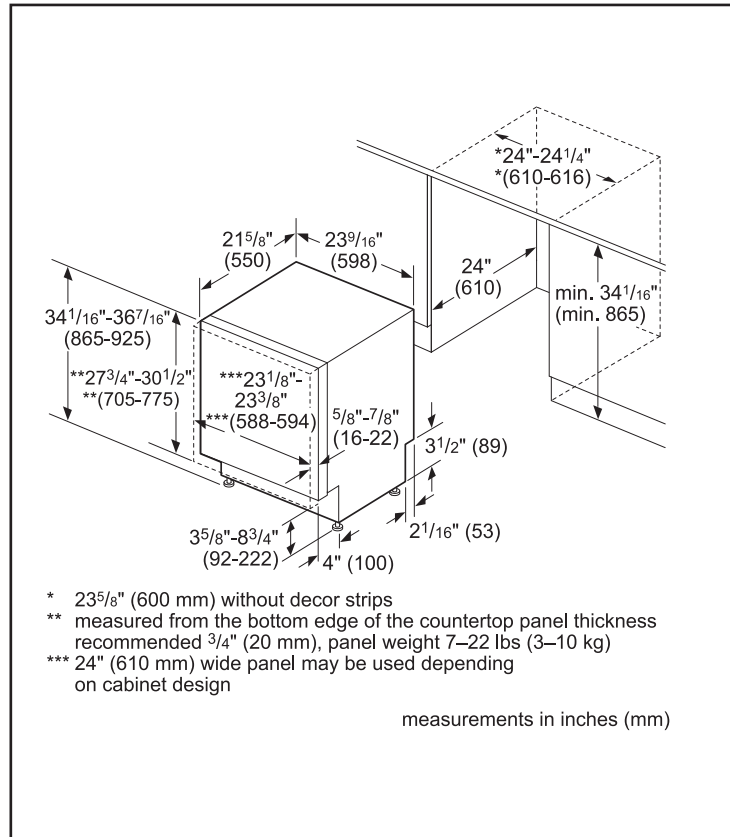

24" Custom Panel Dishwasher

Benchmark Series – Custom Panel SHV89PW73N

Installation Details

Accessories: To purchase Bosch accessories, cleaners & parts please visit www.bosch-home.com/us/store or call 1-800-944-2904 (Mon to Fri 5 am to 6 pm PST, Sat 6 am to 3 pm PST).

Notes: All height, width and depth dimensions are shown in inches. BSH reserves the absolute and unrestricted right to change product materials and specifications, at any time, without notice. Consult the product's installation instructions for final dimensional data and other details prior to making cutout.

Warranties: Please see Use & Care manual or Bosch website for statement of limited warranty.

For more information on our entire line of products, go to www.bosch-home.com/us or call 1-800-944-2904

© BSH Home Appliances Corporation. All rights reserved. Bosch is a registered trademark of Robert Bosch GmbH.