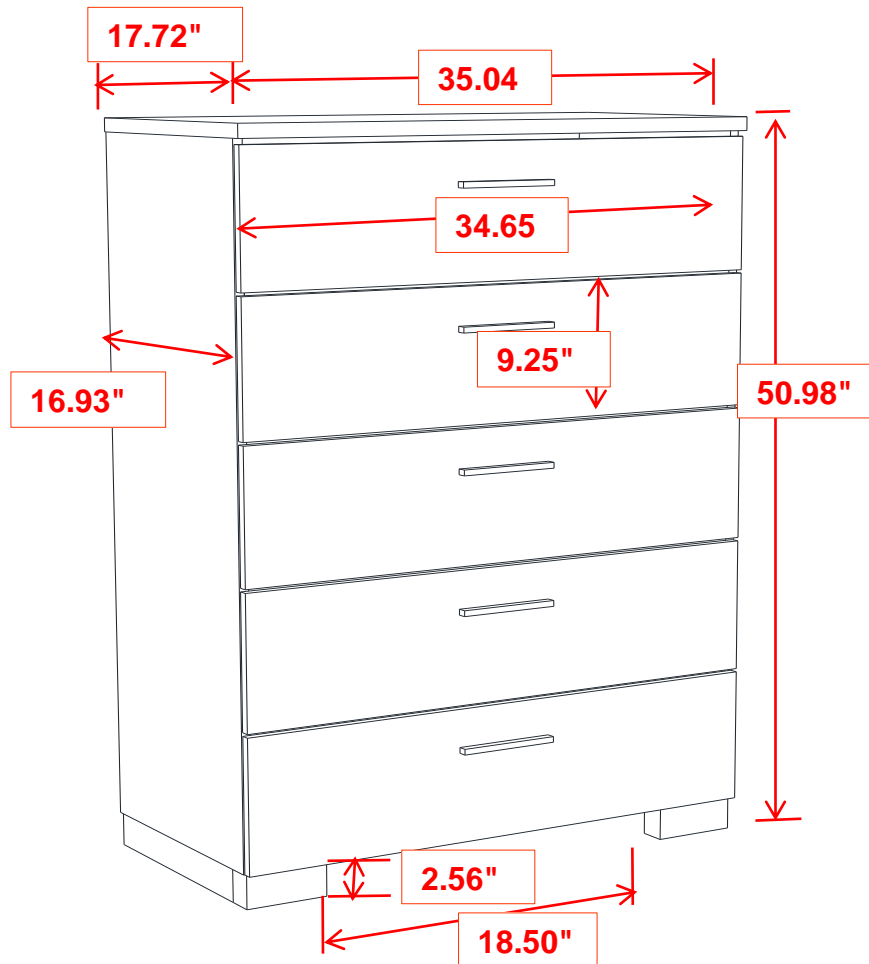

REMOVAL OF PROTECTIVE FILM

**PLEASE REMOVE THE
PROTECTIVE FILM
BEFORE USE**

ITEM:203505

INNER DRAWER : 31.89" x 12.60" x 5.12"

Note : Dimension tolerance $\pm 5\%$