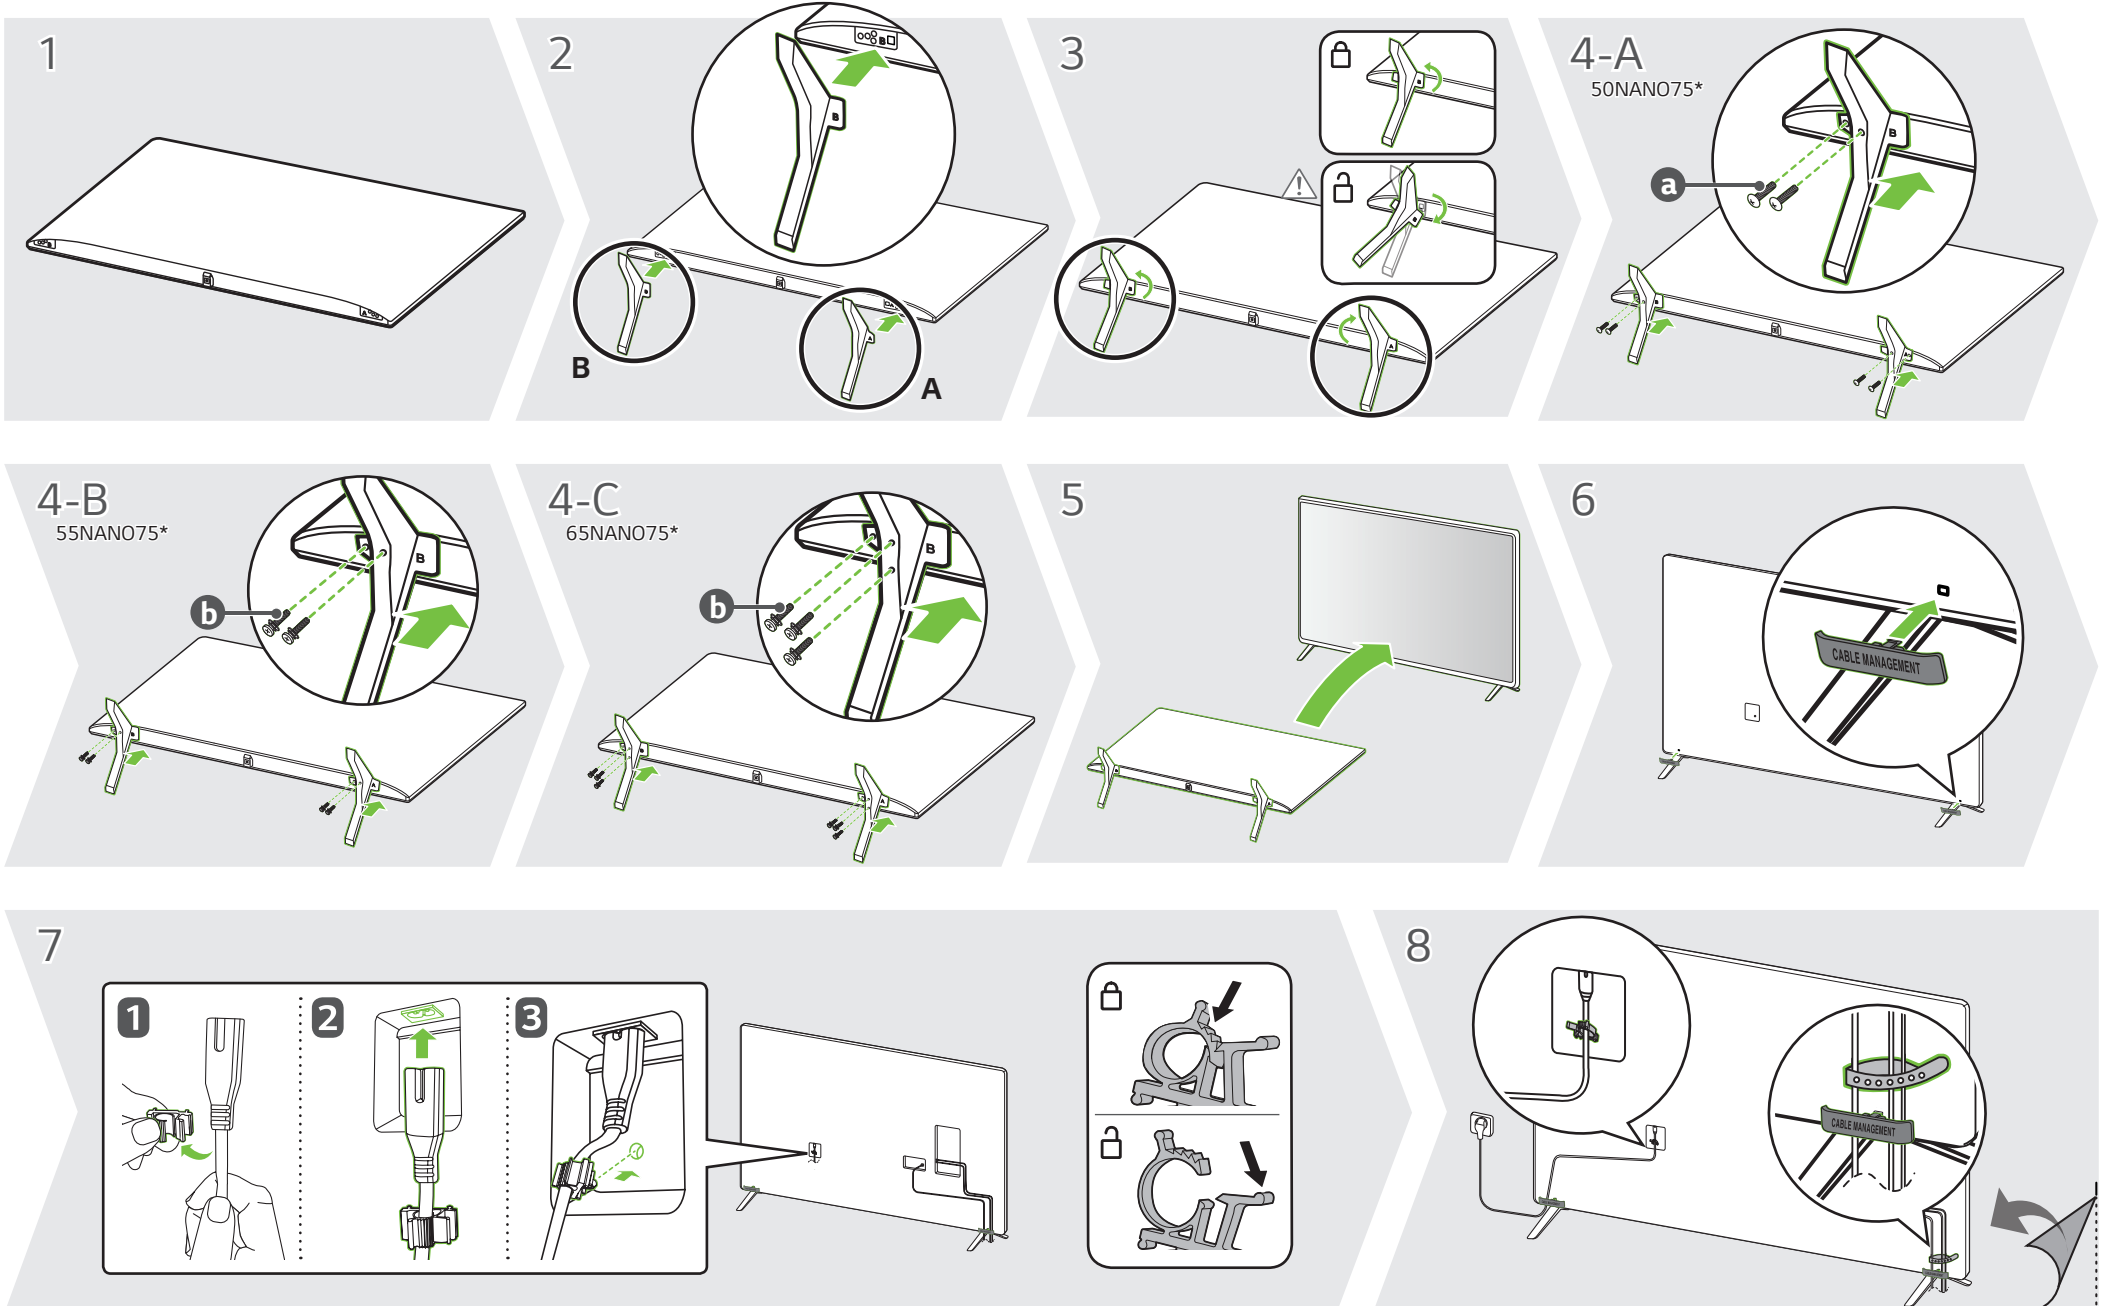

50NANO75UQA 55NANO75UQA 65NANO75UQA

1 50/55NANO75*

2

3

1 65NANO75*

2

3