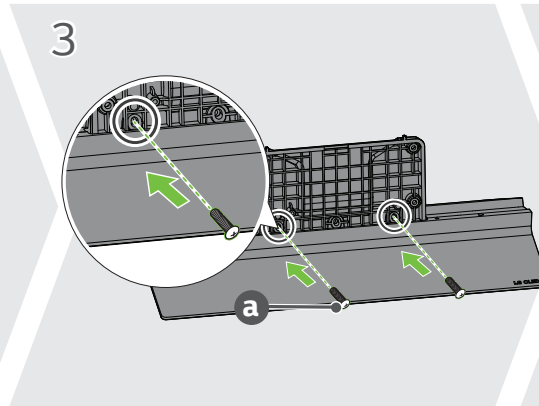

OLED55C2AUA   OLED65C2AUA   OLED77C2AUA
OLED55C2PUA   OLED65C2PUA   OLED77C2PUA