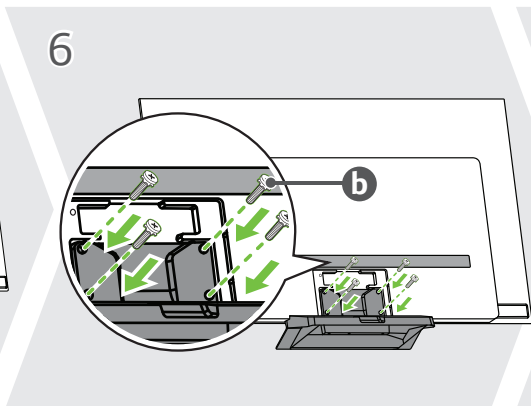

OLED55C2AUA   OLED65C2AUA   OLED77C2AUA
OLED55C2PUA   OLED65C2PUA   OLED77C2PUA