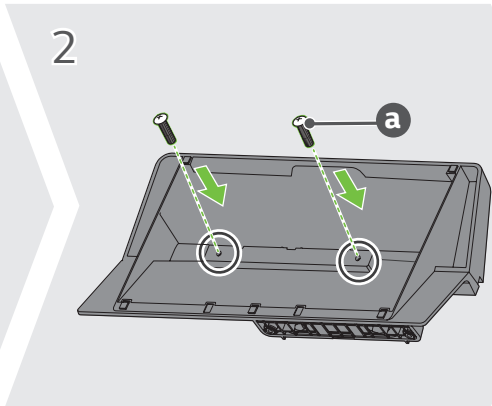

OLED55C2AUA   OLED65C2AUA   OLED77C2AUA
OLED55C2PUA   OLED65C2PUA   OLED77C2PUA