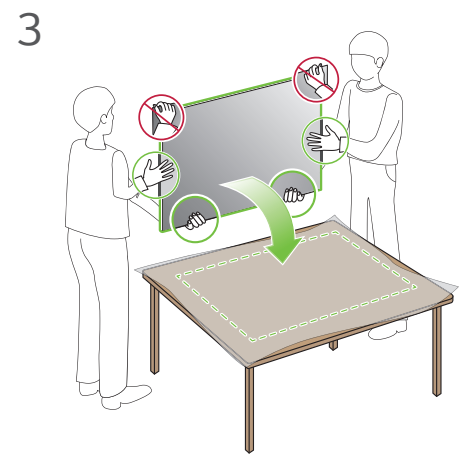

OLED55C2AUA   OLED65C2AUA   OLED77C2AUA
OLED55C2PUA   OLED65C2PUA   OLED77C2PUA