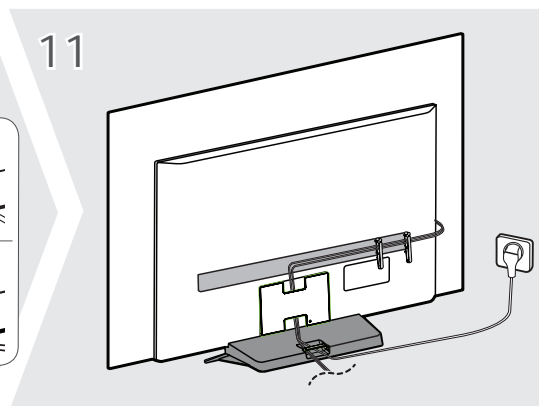

OLED55C2AUA   OLED65C2AUA   OLED77C2AUA
OLED55C2PUA   OLED65C2PUA   OLED77C2PUA