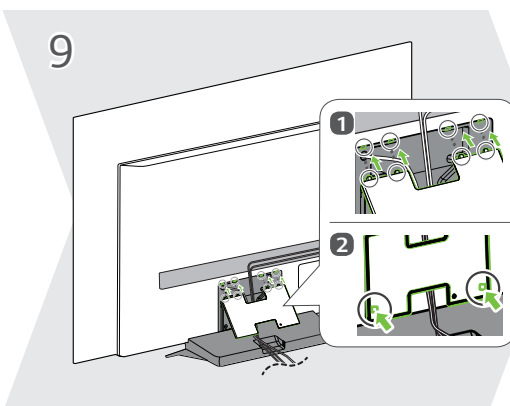

OLED55C2AUA   OLED65C2AUA   OLED77C2AUA
OLED55C2PUA   OLED65C2PUA   OLED77C2PUA