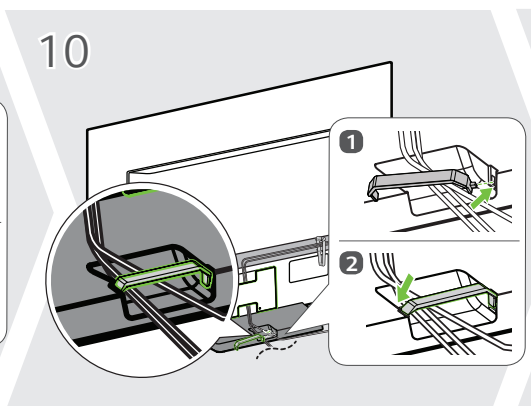

OLED55C2AUA   OLED65C2AUA   OLED77C2AUA
OLED55C2PUA   OLED65C2PUA   OLED77C2PUA