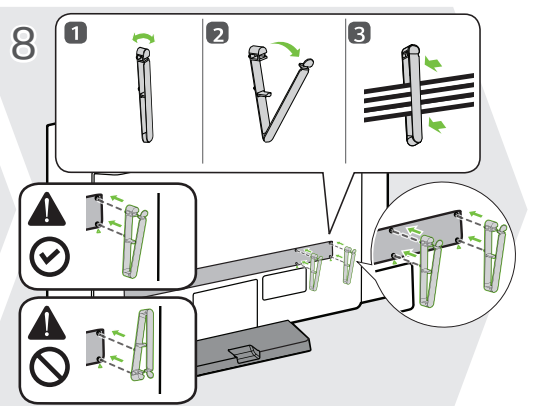

OLED55C2AUA   OLED65C2AUA   OLED77C2AUA
OLED55C2PUA   OLED65C2PUA   OLED77C2PUA