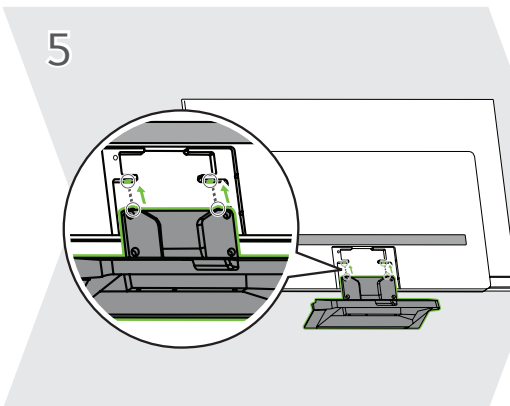

OLED55C2AUA   OLED65C2AUA   OLED77C2AUA
OLED55C2PUA   OLED65C2PUA   OLED77C2PUA