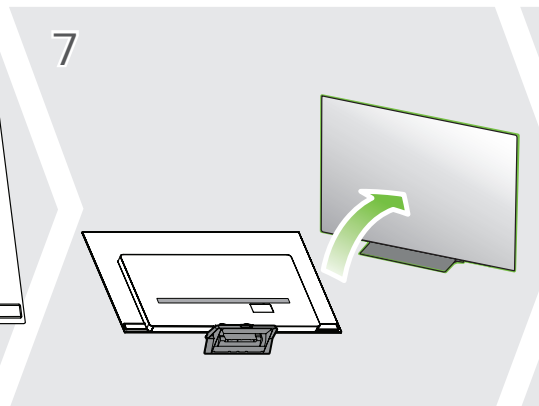

OLED55C2AUA   OLED65C2AUA   OLED77C2AUA
OLED55C2PUA   OLED65C2PUA   OLED77C2PUA